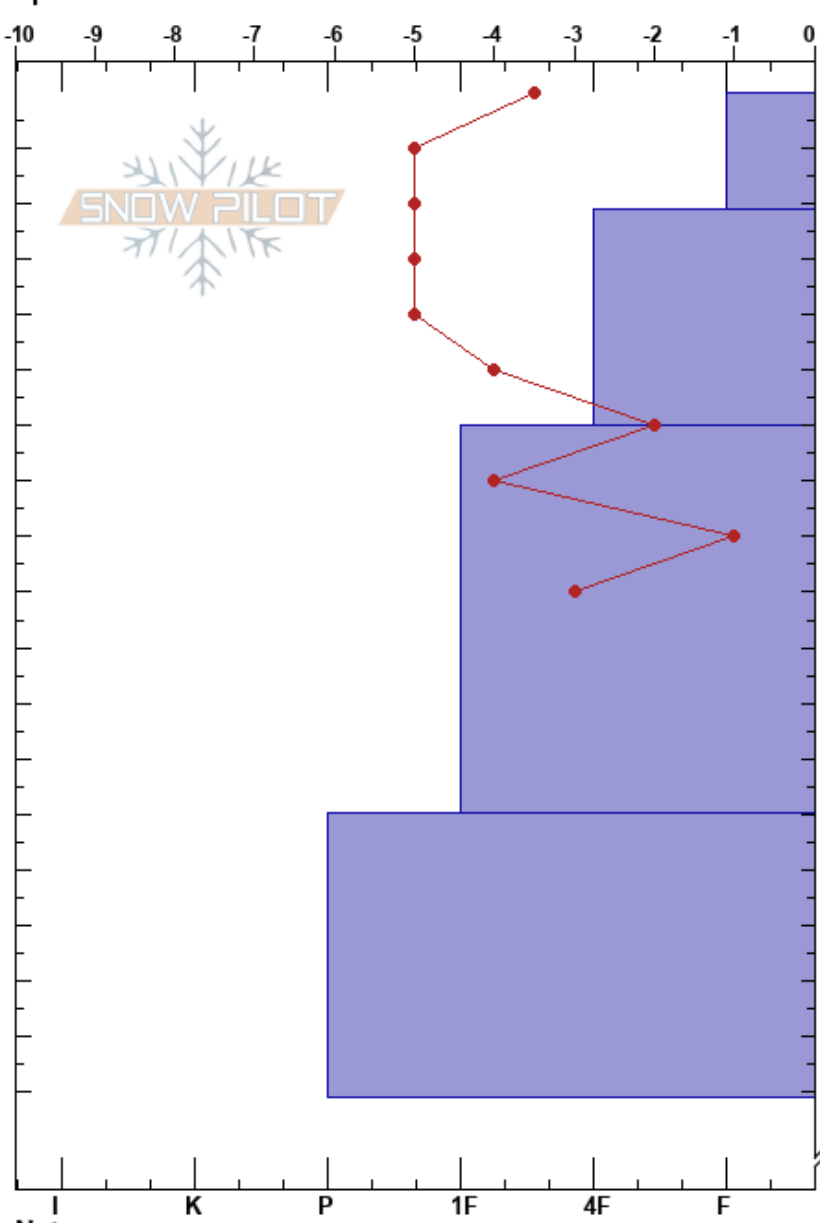

Boreal Sidecountry E
 Sierra Nevada
 CA
 Elevation: 7250 ft
 Aspect: NE
 Specifics:

Devin Triantos
 02/23/2017 - 2:00pm
 Co-ord: 39.33358N, -120.33325W
 Slope Angle: 27°
 Wind Loading: previous

Stability: Good HS:400
 Air Temperature: 0°C PS: 20
 Sky Cover: BKN
 Precipitation: S-1
 Wind: SW Light Breeze

Layer Notes:

Form	Crystal		Moisture	ρ kg/m ³	Stability tests & Layer comments
	Size				
⊘	2		D-M		
/	1		D		← CT6, Q1 @21cm
.	0.5		D		
.	0.3		D		

Notes: