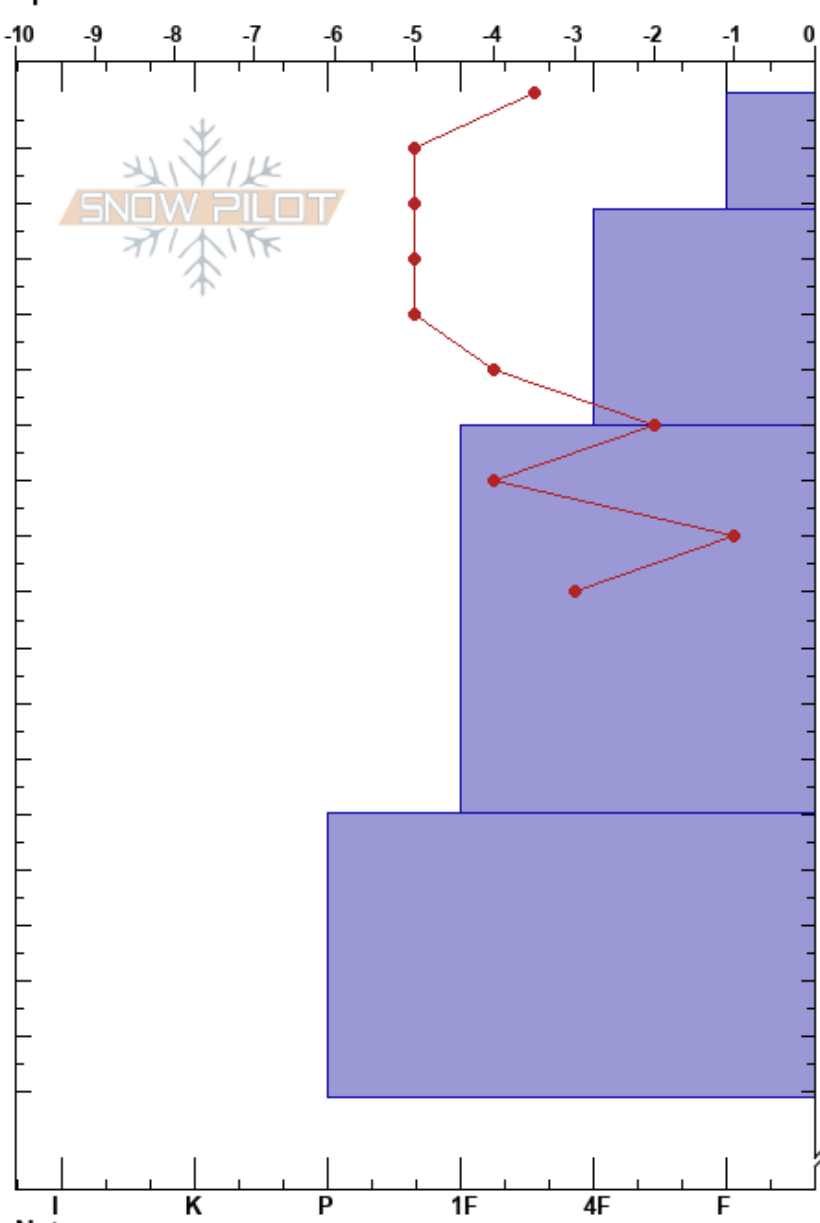

Boreal Sidecountry E
 Sierra Nevada
 CA
 Elevation: 7250 ft
 Aspect: NE
 Specifics:

Devin Triantos
 02/23/2017 - 2:00pm
 Co-ord: 39.33358N, -120.33325W
 Slope Angle: 27°
 Wind Loading: previous

Stability: Good HS:400
 Air Temperature: 0°C PS: 20
 Sky Cover: BKN
 Precipitation: S-1
 Wind: SW Light Breeze

Layer Notes:

Form	Crystal		ρ kg/m ³	Stability tests & Layer comments
	Size	Moisture		
⊘	2	D-M		
/	1	D		← CT6, Q1 @21cm
.	0.5	D		
.	0.3	D		

Notes:

I K P 1F 4F F