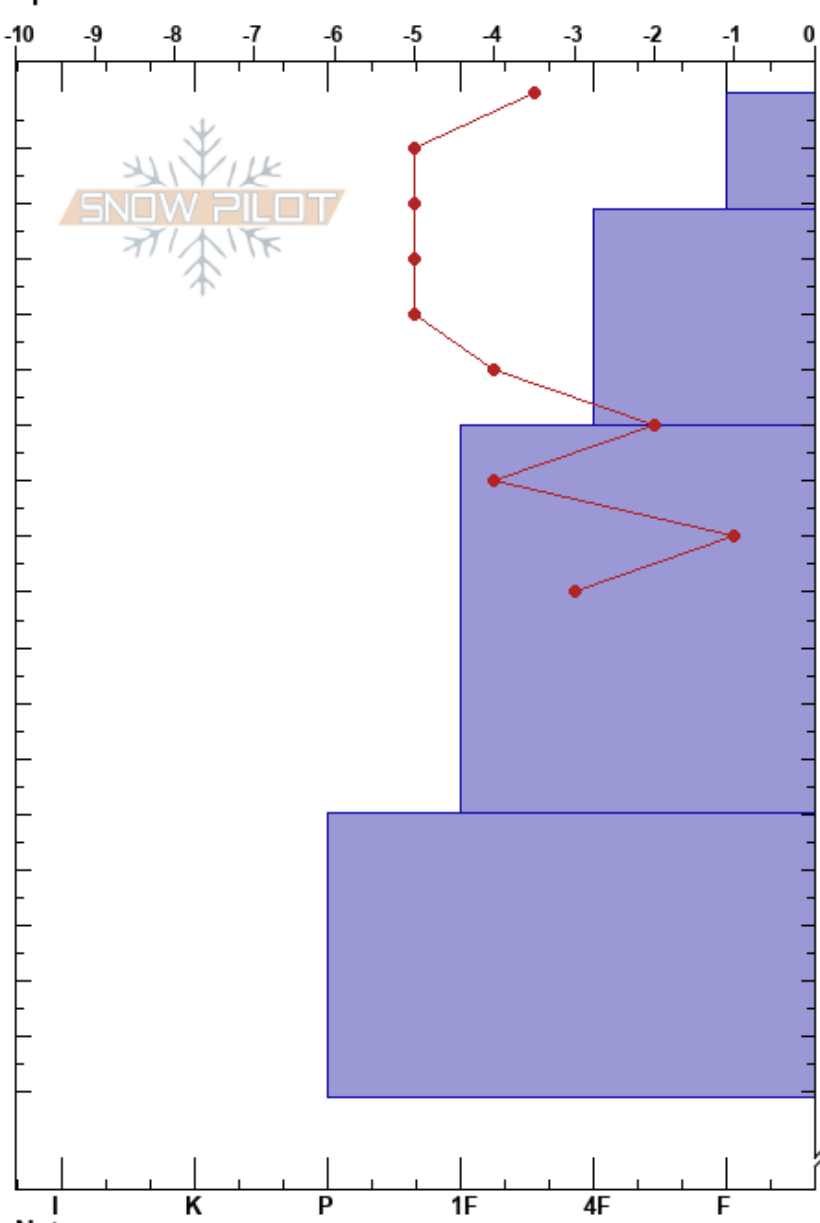

Boreal Sidecountry E
 Sierra Nevada
 CA
 Elevation: 7250 ft
 Aspect: NE
 Specifics:

Devin Triantos
 02/23/2017 - 2:00pm
 Co-ord: 39.33358N, -120.33325W
 Slope Angle: 27°
 Wind Loading: previous

Stability: Good HS:400
 Air Temperature: 0°C PS: 20
 Sky Cover: BKN
 Precipitation: S-1
 Wind: SW Light Breeze

Layer Notes:

Form	Crystal		ρ kg/m ³	Stability tests & Layer comments
	Size	Moisture		
⊘	2	D-M		
/	1	D		← CT6, Q1 @21cm
.	0.5	D		
.	0.3	D		

Notes: