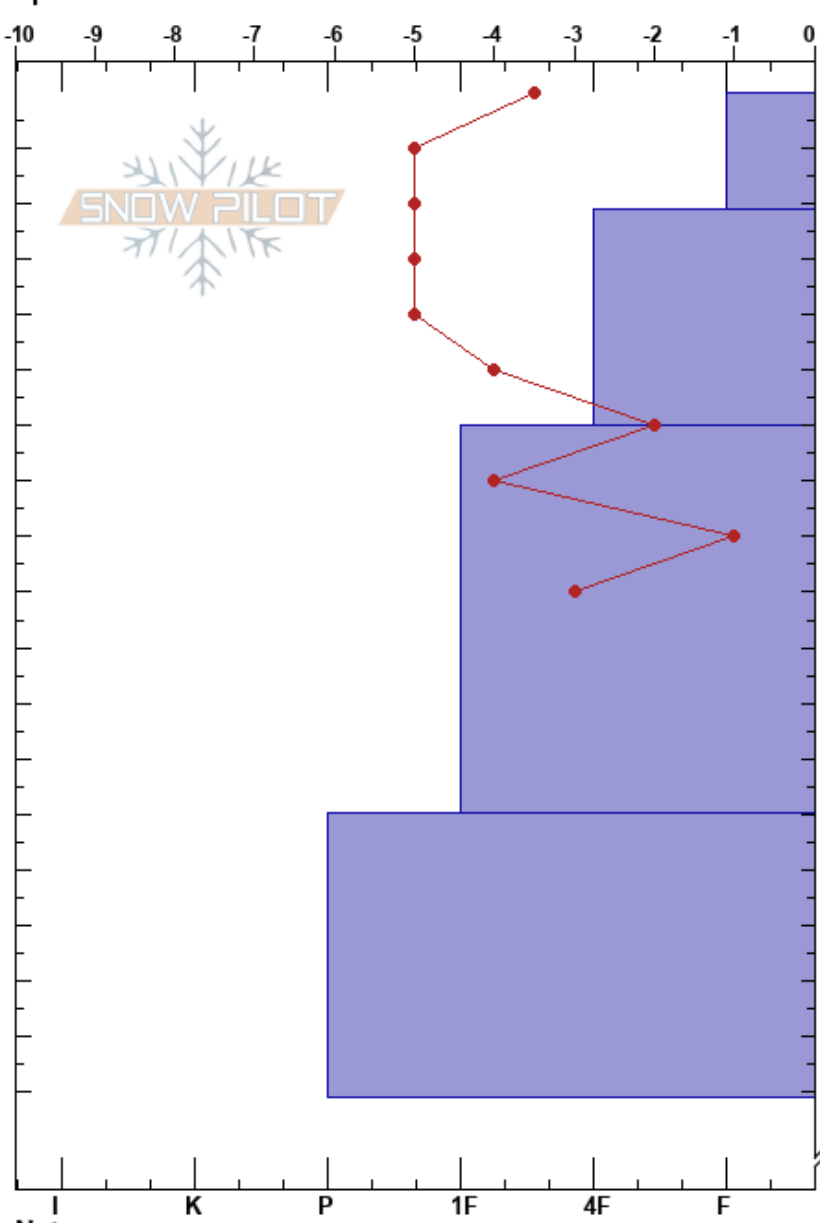

Boreal Sidecountry E  
 Sierra Nevada  
 CA  
 Elevation: 7250 ft  
 Aspect: NE  
 Specifics:

Devin Triantos  
 02/23/2017 - 2:00pm  
 Co-ord: 39.33358N, -120.33325W  
 Slope Angle: 27°  
 Wind Loading: previous

Stability: Good  
 Air Temperature: 0°C  
 Sky Cover: BKN  
 Precipitation: S-1  
 Wind: SW Light Breeze

HS:400  
 PS:20  
 Layer Notes:

Form	Crystal		$\rho$ kg/m <sup>3</sup>	Stability tests & Layer comments
	Size	Moisture		
⊘	2	D-M		
/	1	D		← CT6, Q1 @21cm
.	0.5	D		
.	0.3	D		