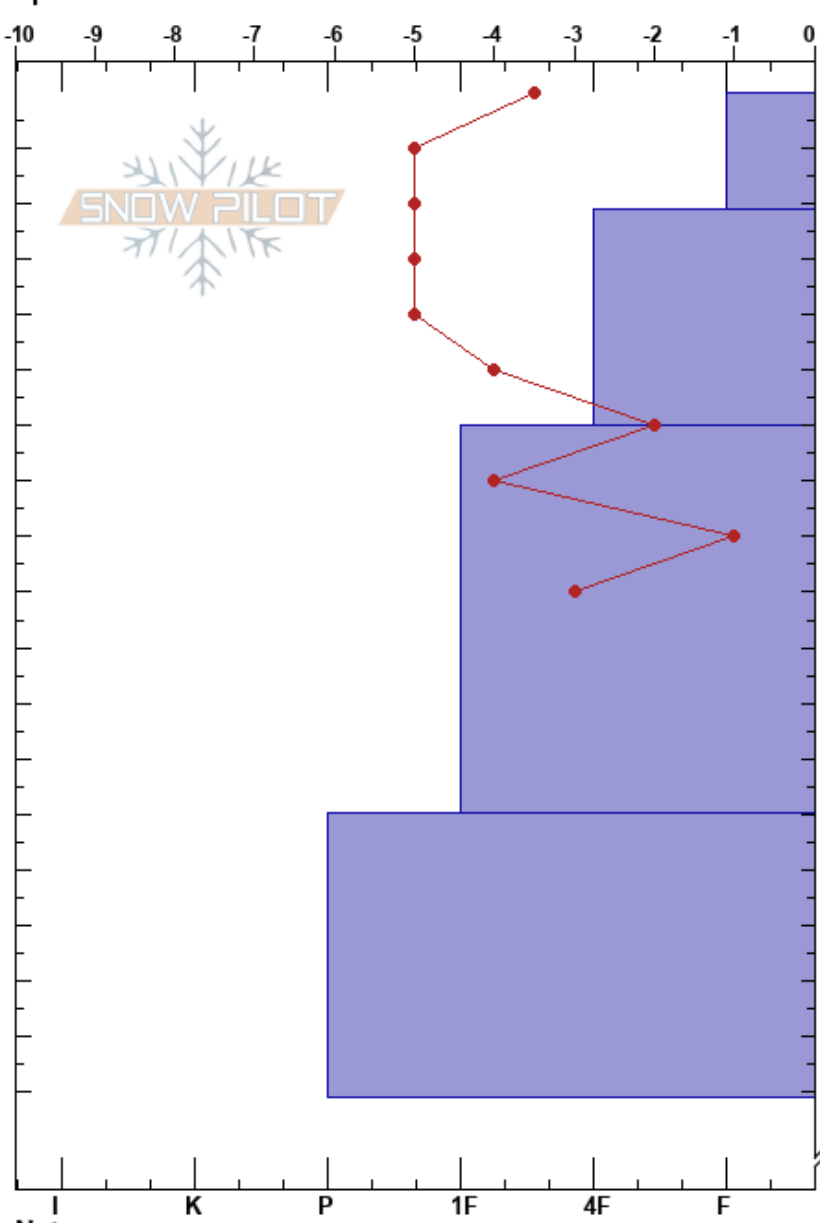

Boreal Sidecountry E  
 Sierra Nevada  
 CA  
 Elevation: 7250 ft  
 Aspect: NE  
 Specifics:

Devin Triantos  
 02/23/2017 - 2:00pm  
 Co-ord: 39.33358N, -120.33325W  
 Slope Angle: 27°  
 Wind Loading: previous

Stability: Good HS:400  
 Air Temperature: 0°C PS: 20  
 Sky Cover: BKN  
 Precipitation: S-1  
 Wind: SW Light Breeze

Layer Notes:

Form	Crystal		$\rho$ kg/m <sup>3</sup>	Stability tests & Layer comments
	Size	Moisture		
⊘	2	D-M		
/	1	D		← CT6, Q1 @21cm
.	0.5	D		
.	0.3	D		