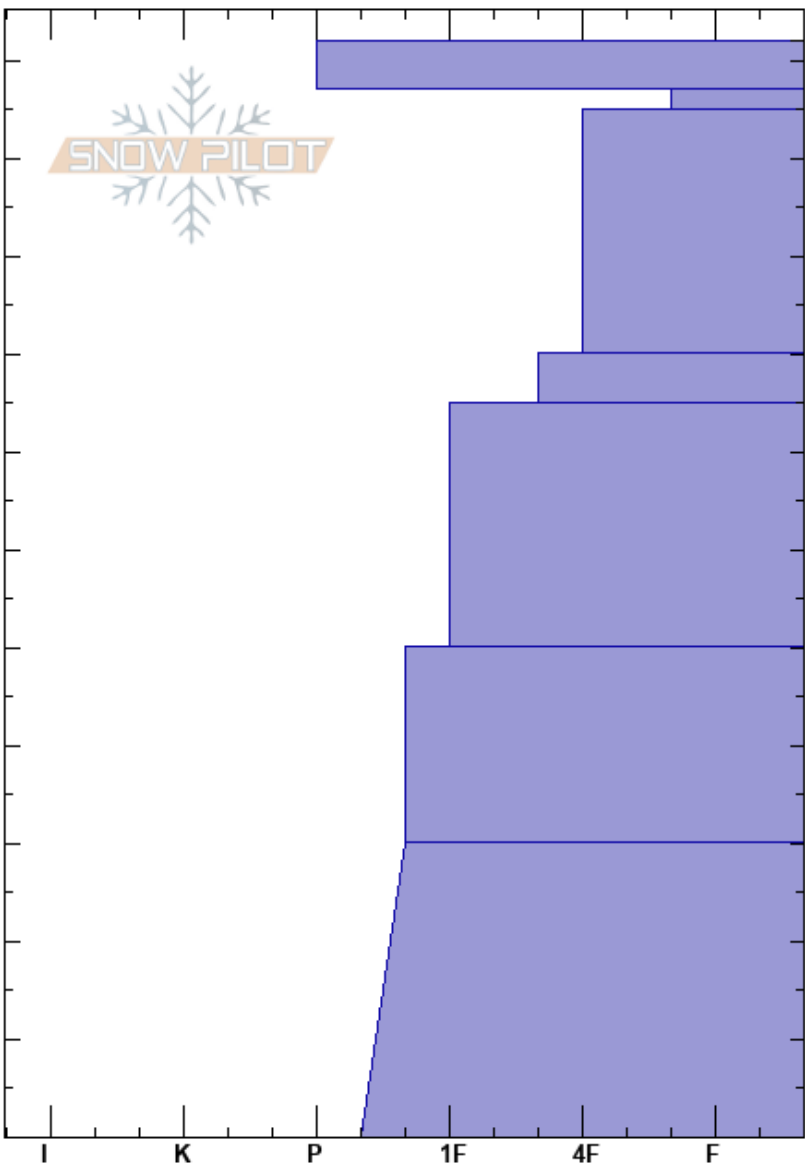

Top Humphrey cirque  
 San Francisco Peaks  
 AZ  
 Elevation: 3591 m  
 Aspect: E  
 Specifics:

Robert Gallagher  
 01/20/2020 - 1:00pm  
 Co-ord: 35.33575N, -111.68212W  
 Slope Angle:  
 Wind Loading: previous

Stability:  
 Air Temperature:  
 Sky Cover: OVC  
 Precipitation: NO  
 Wind:

HS:112  
 Layer Notes:  
 107-105cm:Problematic layer

Elevation (m)	Crystal		Moisture	$\rho$ kg/m <sup>3</sup>	Stability tests & Layer comments
	Form	Size			
112					
110	○	2-3			
	□ (⊖)	1(1)			
100					
90	⊖ (□)	2-3(2)			
80	□	1			
70					
60	⊖ (□)	1-2(1)			
50					
40	(□)	1			
30					
20	⊖ (□)	1			
10					
0					ECTX