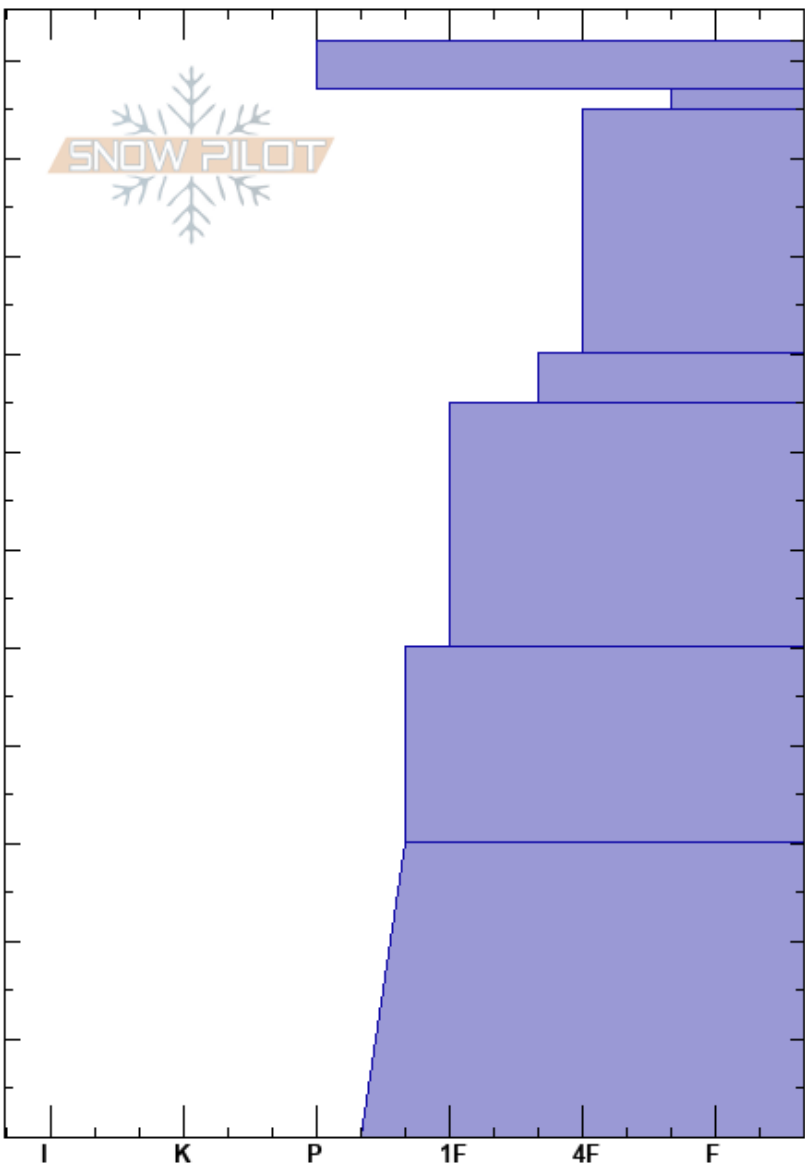

Top Humphrey cirque
 San Francisco Peaks
 AZ
 Elevation: 3591 m
 Aspect: E
 Specifics:

Robert Gallagher
 01/20/2020 - 1:00pm
 Co-ord: 35.33575N, -111.68212W
 Slope Angle:
 Wind Loading: previous

Stability:
 Air Temperature:
 Sky Cover: OVC
 Precipitation: NO
 Wind:

HS:112 Layer Notes:
 107-105cm:Problematic layer

Elevation (m)	Crystal		Moisture	ρ kg/m ³	Stability tests & Layer comments
	Form	Size			
112					
110	○	2-3			
	□ (⊖)	1(1)			
100					
90	⊖ (□)	2-3(2)			
80	□	1			
70					
60	⊖ (□)	1-2(1)			
50					
40	(□)	1			
30					
20	⊖ (□)	1			
10					
0					ECTX