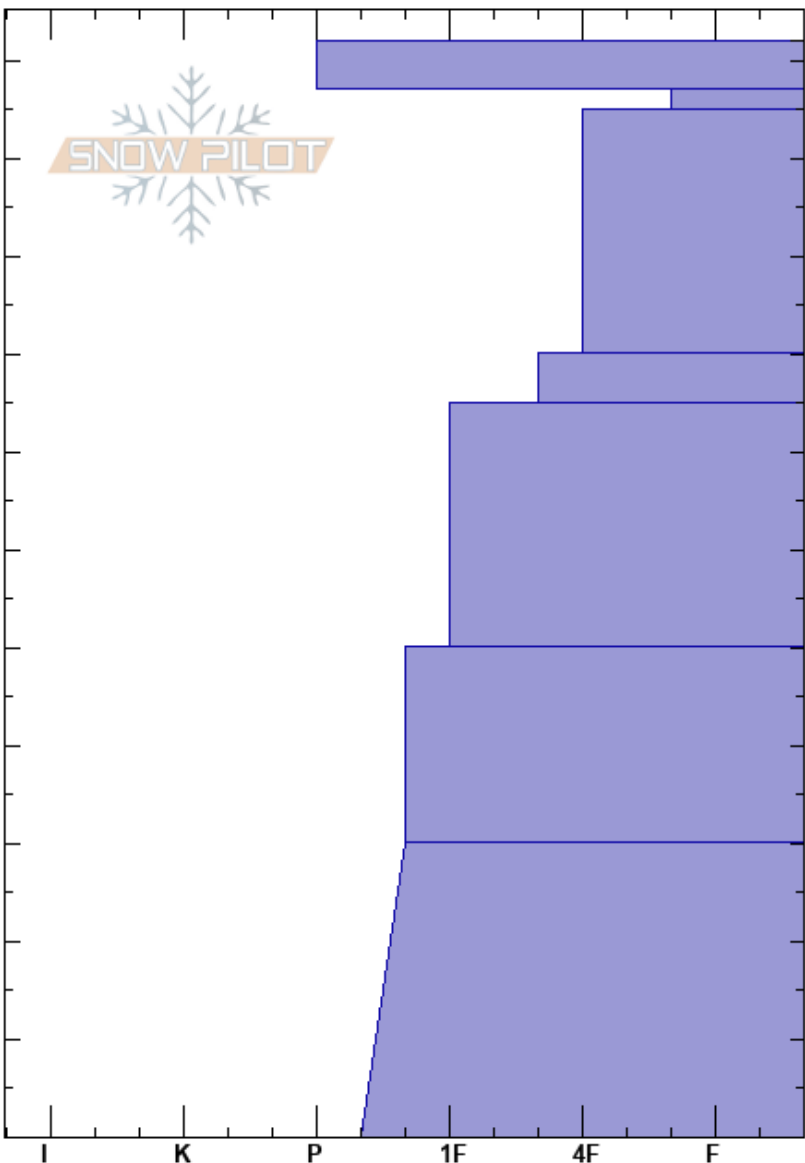

Top Humphrey cirque  
 San Francisco Peaks  
 AZ  
 Elevation: 3591 m  
 Aspect: E  
 Specifics:

Robert Gallagher  
 01/20/2020 - 1:00pm  
 Co-ord: 35.33575N, -111.68212W  
 Slope Angle:  
 Wind Loading: previous

Stability:  
 Air Temperature:  
 Sky Cover: OVC  
 Precipitation: NO  
 Wind:

HS:112  
 Layer Notes:  
 107-105cm:Problematic layer

Elevation (m)	Crystal		Moisture	$\rho$ kg/m <sup>3</sup>	Stability tests & Layer comments
	Form	Size			
112					
110	○	2-3			
	□ (⊖)	1(1)			
100					
90	⊖ (□)	2-3(2)			
80	□	1			
70					
60	⊖ (□)	1-2(1)			
50					
40	(□)	1			
30					
20	⊖ (□)	1			
10					
0					ECTX