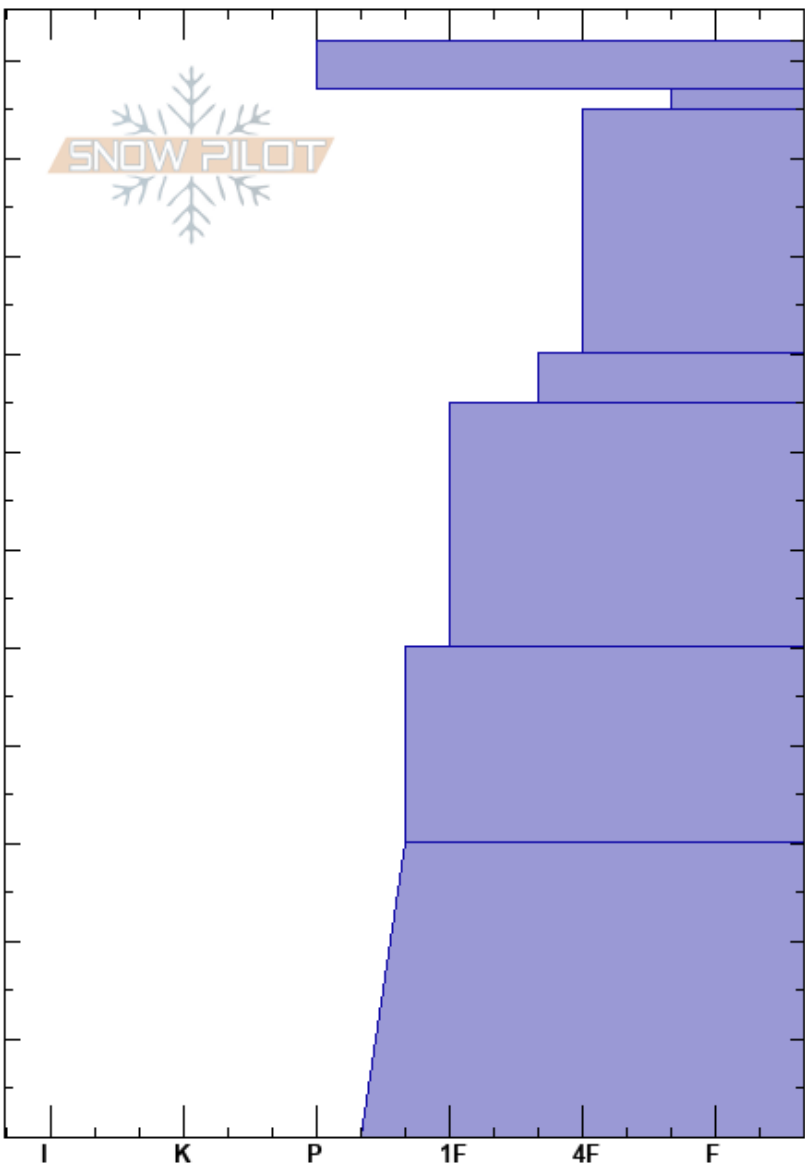

Top Humphrey cirque
 San Francisco Peaks
 AZ
 Elevation: 3591 m
 Aspect: E
 Specifics:

Robert Gallagher
 01/20/2020 - 1:00pm
 Co-ord: 35.33575N, -111.68212W
 Slope Angle:
 Wind Loading: previous

Stability:
 Air Temperature:
 Sky Cover: OVC
 Precipitation: NO
 Wind:

HS:112
 Layer Notes:
 107-105cm:Problematic layer

Elevation (m)	Crystal		Moisture	ρ kg/m ³	Stability tests & Layer comments
	Form	Size			
112					
110	○	2-3			
	□ (⊖)	1(1)			
100					
90	⊖ (□)	2-3(2)			
80	□	1			
70					
60	⊖ (□)	1-2(1)			
50					
40	(□)	1			
30					
20	⊖ (□)	1			
10					
0					ECTX