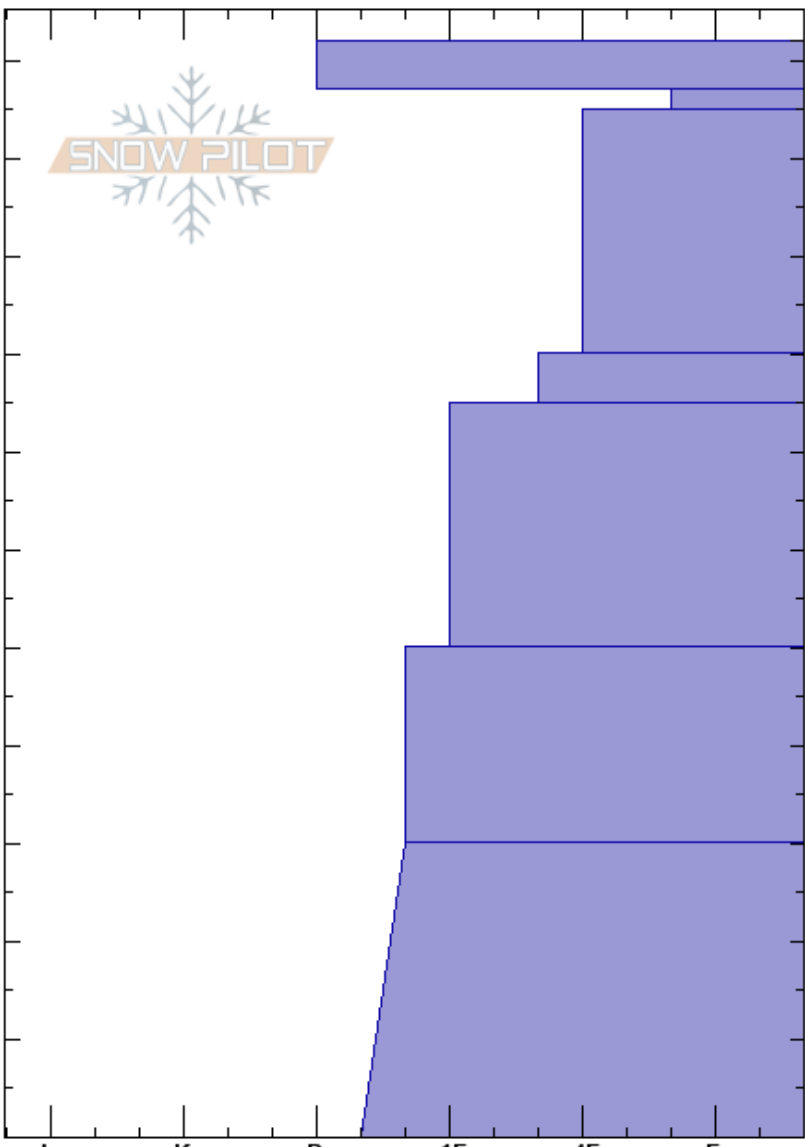

Top Humphrey cirque
 San Francisco Peaks
 AZ
 Elevation: 3591 m
 Aspect: E
 Specifics:

Robert Gallagher
 01/20/2020 - 1:00pm
 Co-ord: 35.33575N, -111.68212W
 Slope Angle:
 Wind Loading: previous

Stability:
 Air Temperature:
 Sky Cover: OVC
 Precipitation: NO
 Wind:

HS:112 Layer Notes:
 107-105cm:Problematic layer

Elevation (m)	Crystal		Moisture	ρ kg/m ³	Stability tests & Layer comments
	Form	Size			
112					
110	○	2-3			
	□ (⊖)	1(1)			
100					
90	⊖ (□)	2-3(2)			
80	□	1			
70					
60	⊖ (□)	1-2(1)			
50					
40	(□)	1			
30					
20	⊖ (□)	1			
10					
0					ECTX