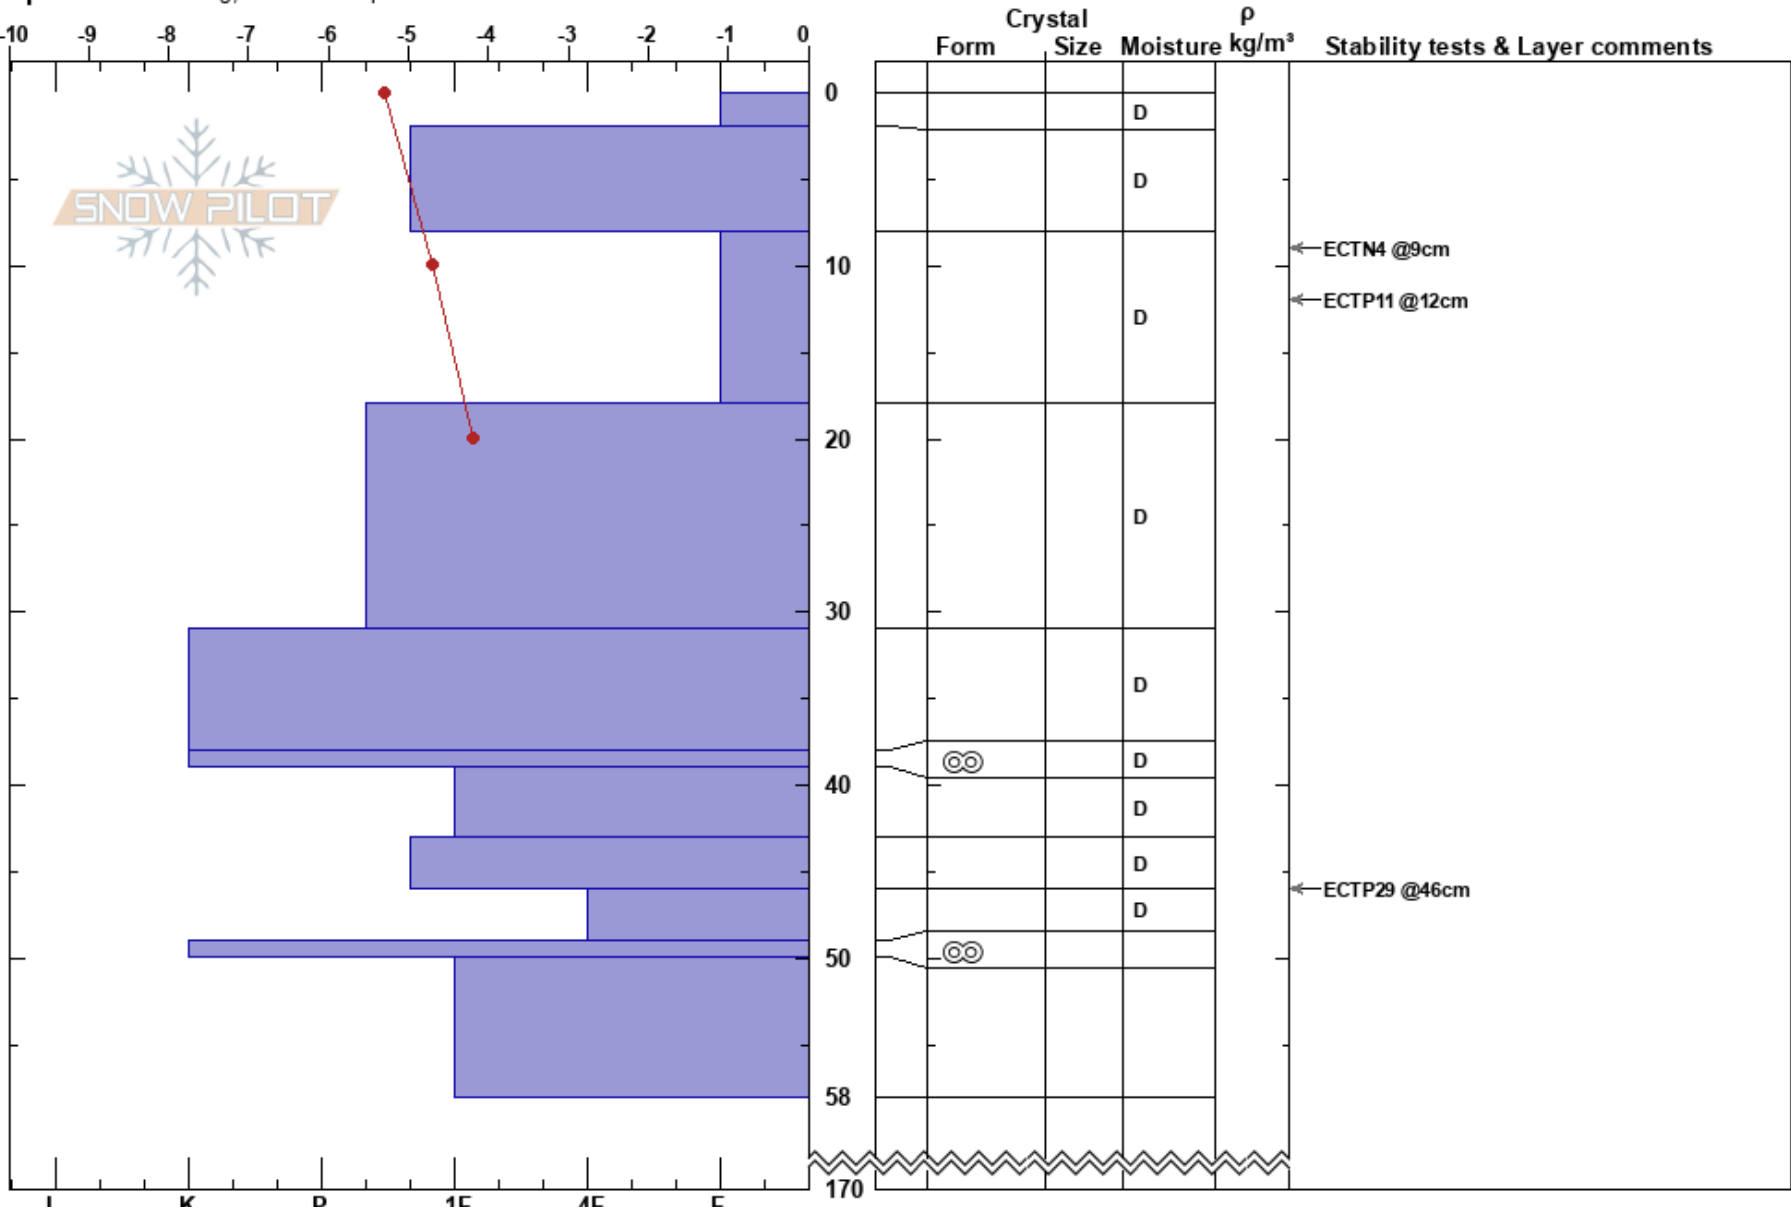

Nuoljaängarna
 Abisko
 Sweden
 Elevation: 692 m
 Aspect: E
 Specifics: Cracking; We skied slope

Stefan Hedlund
 21/01/2020 - 10:30
 Co-ord:
 Slope Angle: 24°
 Wind Loading: yes

Stability: **HS:170**
 Air Temperature: -5.2°C PF:20 8-18cm: Problematic layer
 Sky Cover: OVC
 Precipitation: S-1
 Wind: W Strong

Notes: Kraftigt snödrev.