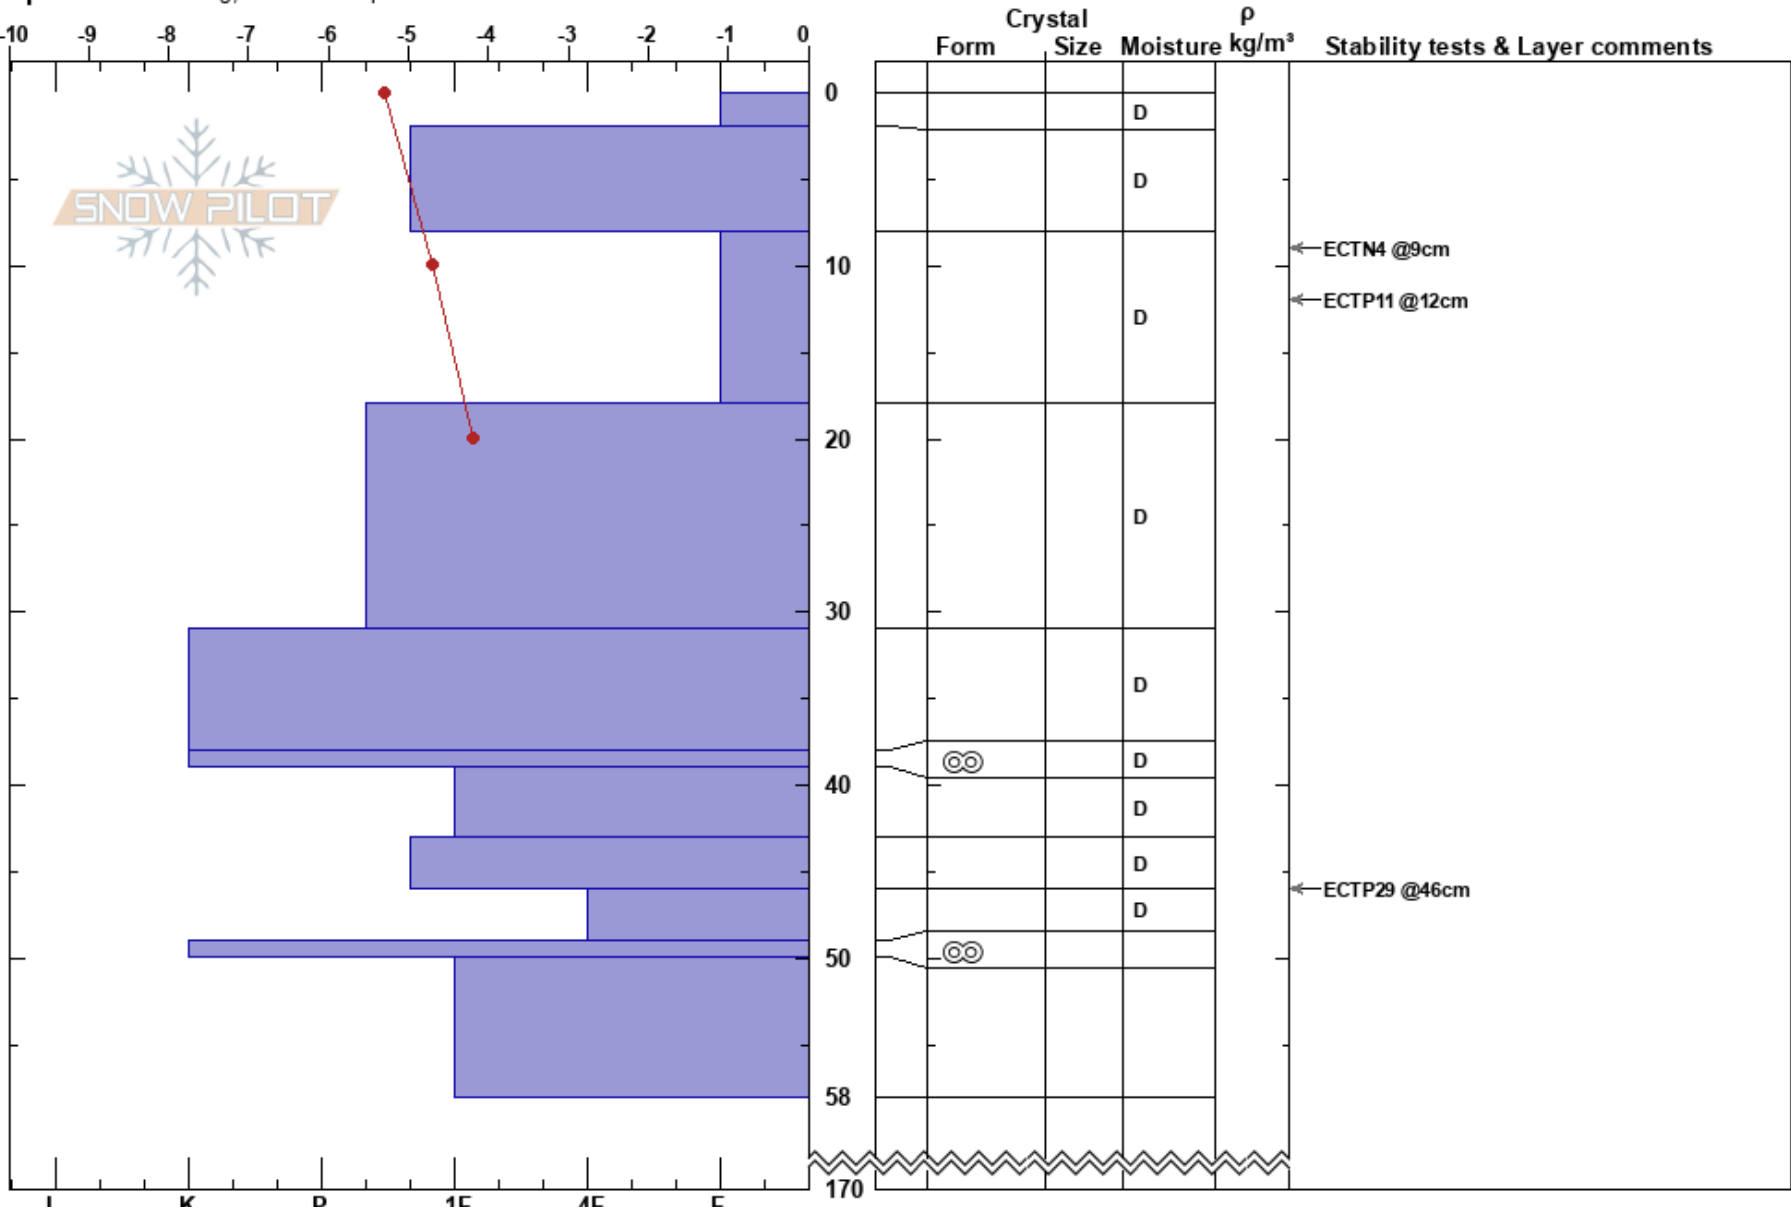

Nuoljaängarna  
 Abisko  
 Sweden  
 Elevation: 692 m  
 Aspect: E  
 Specifics: Cracking; We skied slope

Stefan Hedlund  
 21/01/2020 - 10:30  
 Co-ord:  
 Slope Angle: 24°  
 Wind Loading: yes

Stability: **HS:170**  
 Air Temperature: -5.2°C PF:20 8-18cm: Problematic layer  
 Sky Cover: OVC  
 Precipitation: S-1  
 Wind: W Strong

Notes: Kraftigt snödrev.