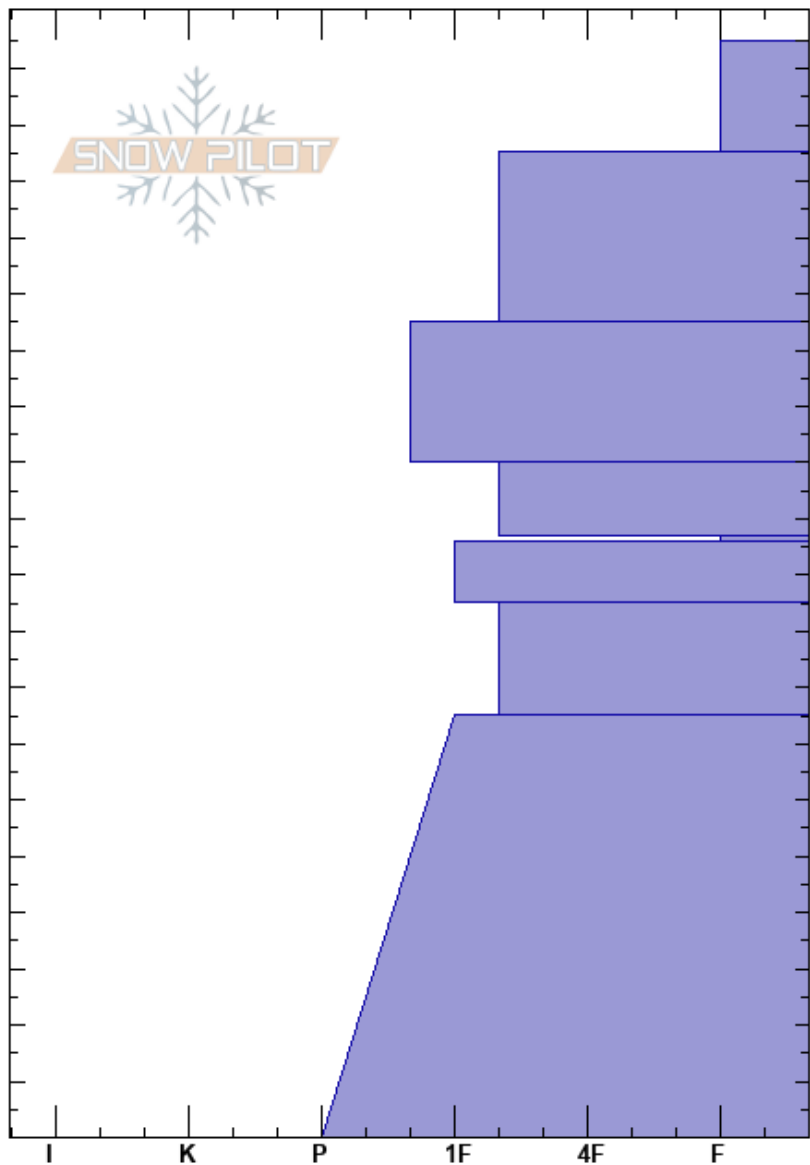

Divide Peak, E Face
 Gallatin Range-N
 MT
 Elevation: 9694 ft
 Aspect: 100°
 Specifics: Ski tracks on slope

Spencer Jonas
 01/20/2020 - 1:00pm
 Co-ord: 45.40263N, -110.97230W
 Slope Angle: 27°
 Wind Loading: no

Stability: **HS:195** Layer Notes:
 Air Temperature:
 Sky Cover: FEW
 Precipitation: NO
 Wind: W Light Breeze

Depth (ft)	Crystal		Moisture	ρ kg/m ³	Stability tests & Layer comments
	Form	Size			
195 - 190	∇	2			
180 - 170	/				
160 - 150	/ (•)				
140 - 130	•				
120 - 110	⊖	0.5			
110 - 100	∇	3-4			
100 - 90	⊖	0.5			
90 - 80	⊖	0.5-1			
70 - 0	⊖	0.5			