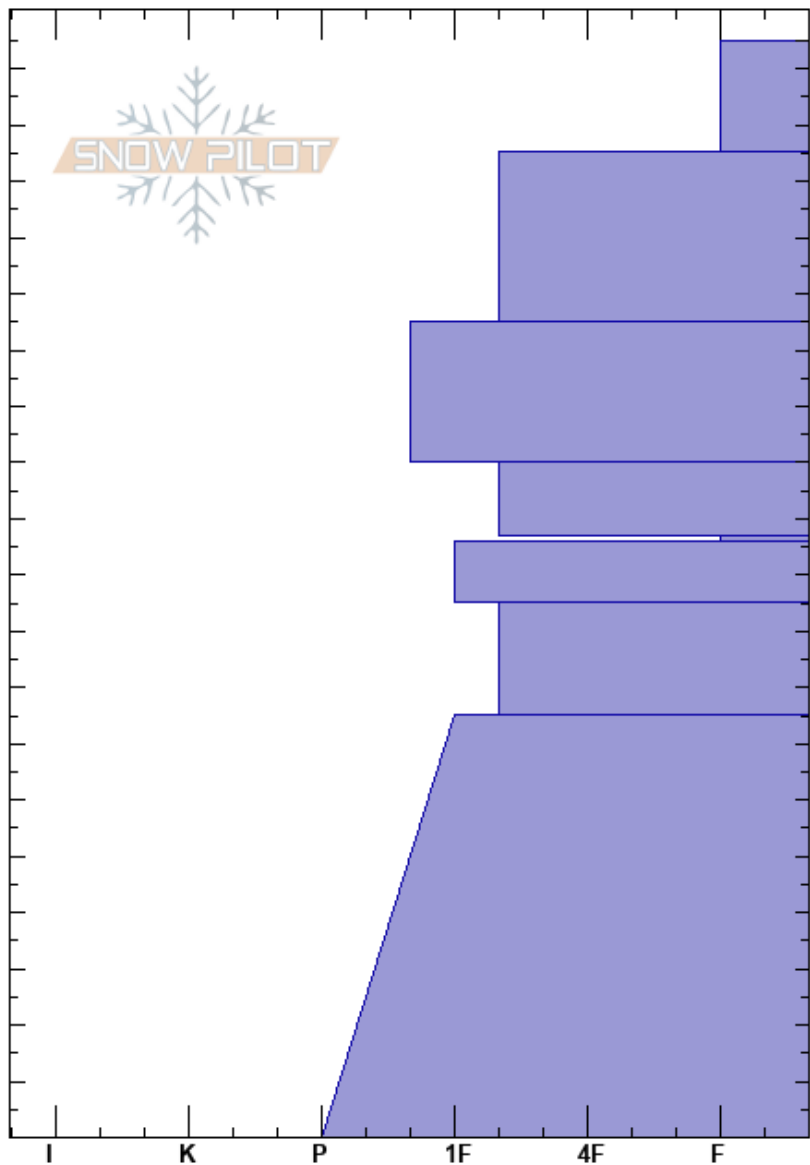

Divide Peak, E Face
 Gallatin Range-N
 MT
 Elevation: 9694 ft
 Aspect: 100°
 Specifics: Ski tracks on slope

Spencer Jonas
 01/20/2020 - 1:00pm
 Co-ord: 45.40263N, -110.97230W
 Slope Angle: 27°
 Wind Loading: no

Stability: **HS:195** Layer Notes:
 Air Temperature:
 Sky Cover: FEW
 Precipitation: NO
 Wind: W Light Breeze

Depth (cm)	Crystal		Moisture	ρ kg/m ³	Stability tests & Layer comments
	Form	Size			
195	∇	2			
190	/				
180					
170					
160	/ (•)				
150					
140	•				
130					
120	⊖	0.5			
110	∇	3-4			
100	⊖	0.5			
90					
80	⊖	0.5-1			
70					
60					
50					
40	⊖	0.5			
30					
20					
10					
0					ECTX