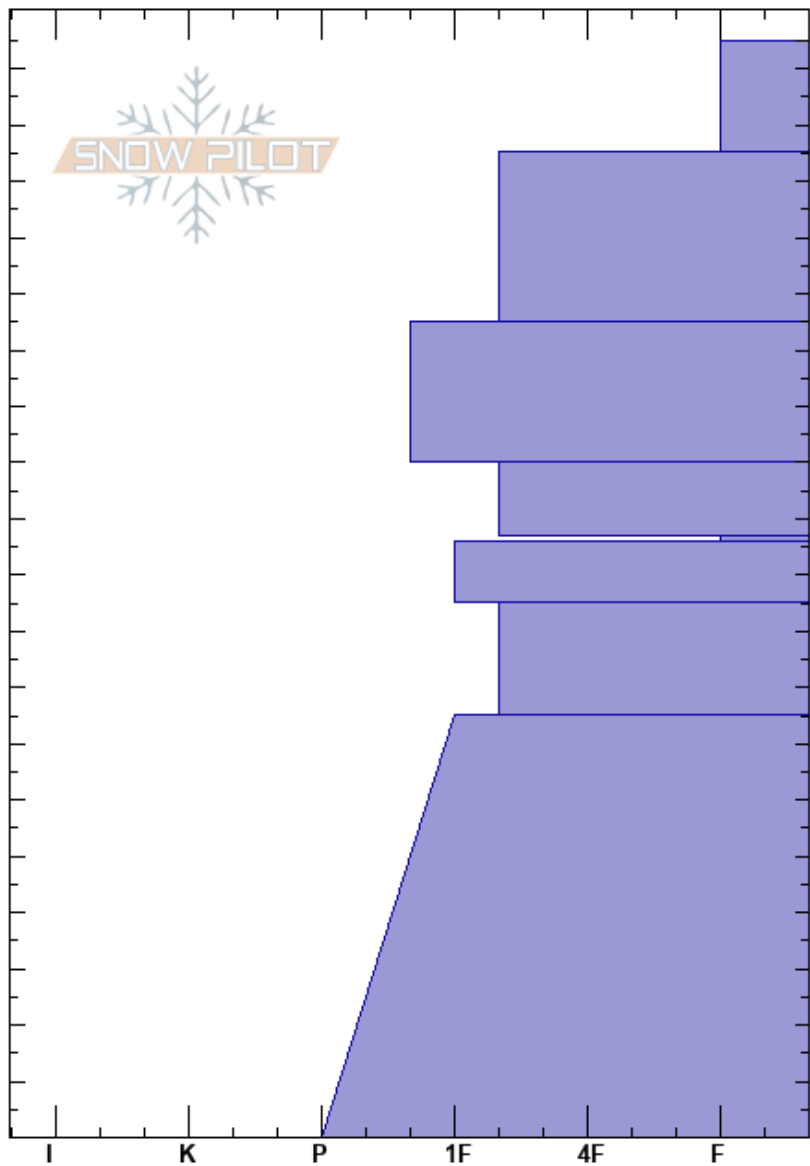

Divide Peak, E Face
 Gallatin Range-N
 MT
 Elevation: 9694 ft
 Aspect: 100°
 Specifics: Ski tracks on slope

Spencer Jonas
 01/20/2020 - 1:00pm
 Co-ord: 45.40263N, -110.97230W
 Slope Angle: 27°
 Wind Loading: no

Stability: **HS:195** Layer Notes:
 Air Temperature:
 Sky Cover: FEW
 Precipitation: NO
 Wind: W Light Breeze

Height (cm)	Crystal		Moisture	ρ kg/m³	Stability tests & Layer comments
	Form	Size			
195	∇	2			
180	/				
170					
160	/ (•)				
150					
140	•				
130					
120	⊖	0.5			
110	∇	3-4			
100	⊖	0.5			
90					
80	⊖	0.5-1			
70					
60					
50					
40	⊖	0.5			
30					
20					
10					
0					ECTX