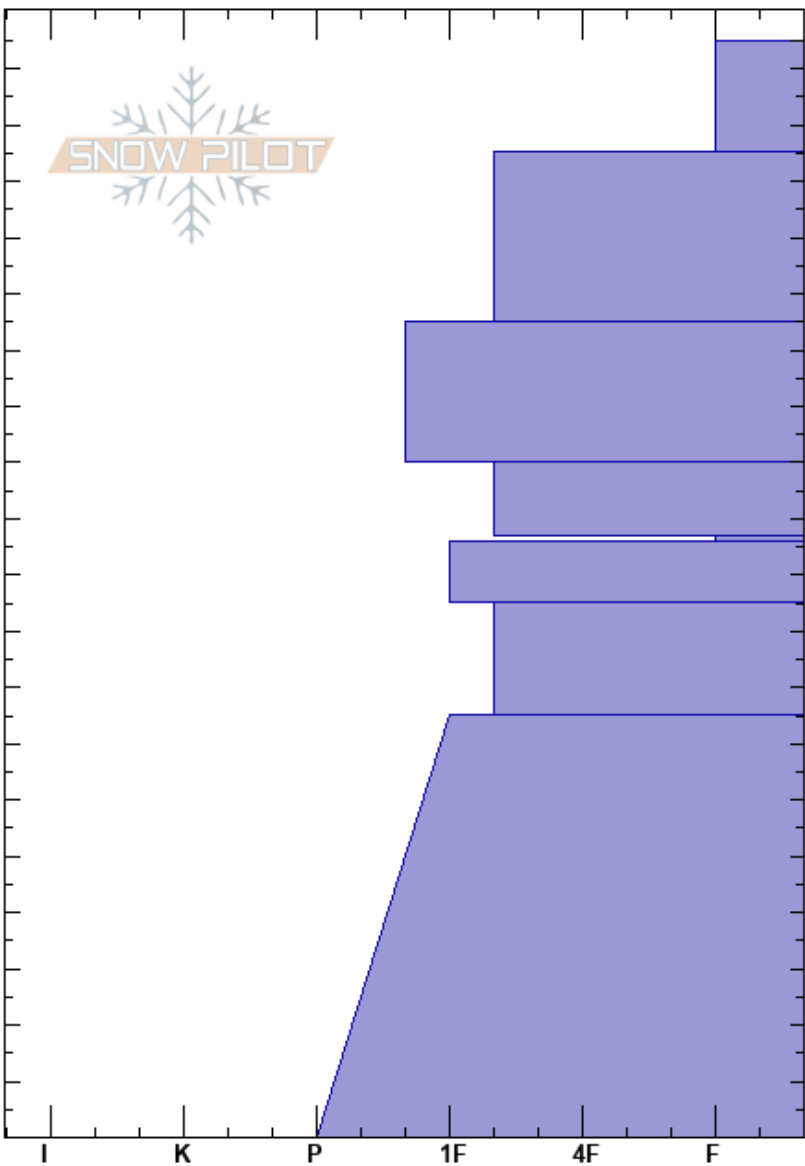

Divide Peak, E Face
 Gallatin Range-N
 MT
 Elevation: 9694 ft
 Aspect: 100°
 Specifics: Ski tracks on slope

Spencer Jonas
 01/20/2020 - 1:00pm
 Co-ord: 45.40263N, -110.97230W
 Slope Angle: 27°
 Wind Loading: no

Stability: **HS:195** Layer Notes:
 Air Temperature:
 Sky Cover: FEW
 Precipitation: NO
 Wind: W Light Breeze

Depth (ft)	Crystal		Moisture	ρ kg/m ³	Stability tests & Layer comments
	Form	Size			
195	∇	2			
190	/				
180					
175					
170					
160	/ (•)				
150					
140	•				
130					
120	⊖	0.5			
110	∇	3-4			
100	⊖	0.5			
90					
80	⊖	0.5-1			
70					
60					
50					
40	⊖	0.5			
30					
20					
10					
0					ECTX