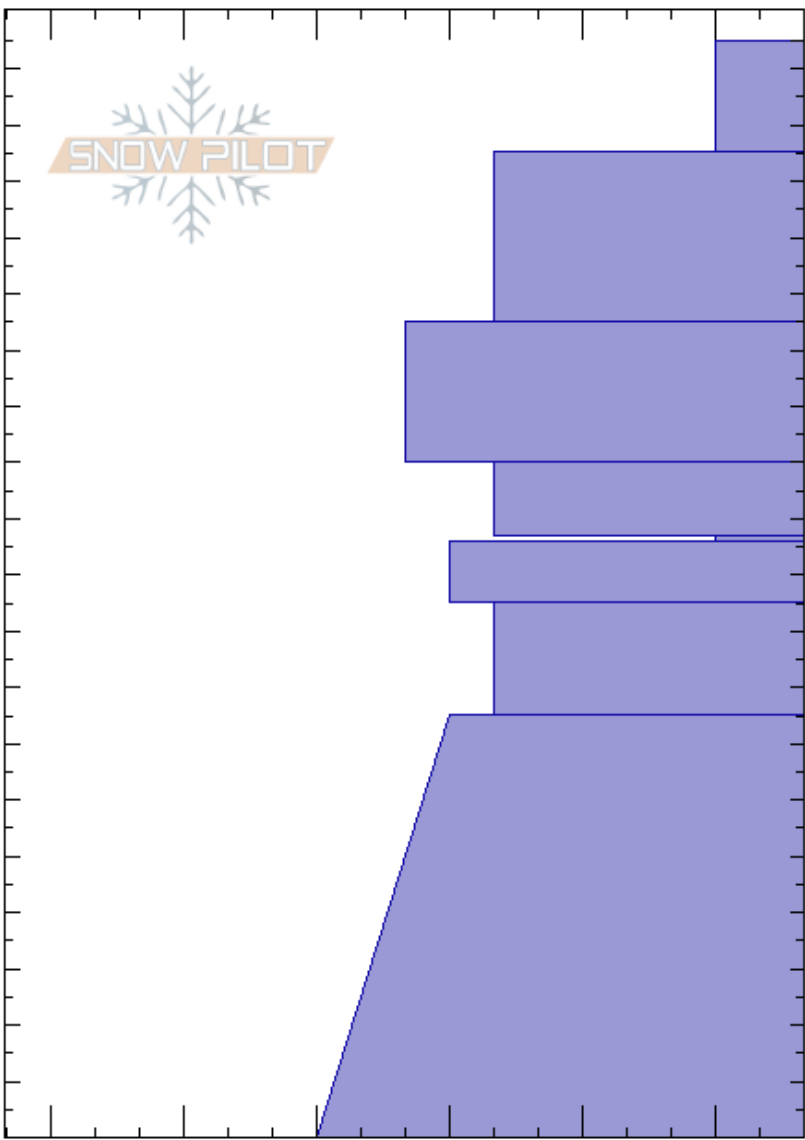

Divide Peak, E Face
 Gallatin Range-N
 MT
 Elevation: 9694 ft
 Aspect: 100°
 Specifics: Ski tracks on slope

Spencer Jonas
 01/20/2020 - 1:00pm
 Co-ord: 45.40263N, -110.97230W
 Slope Angle: 27°
 Wind Loading: no

Stability: **HS:195** Layer Notes:
 Air Temperature:
 Sky Cover: FEW
 Precipitation: NO
 Wind: W Light Breeze

Height (cm)	Crystal		Moisture	ρ kg/m³	Stability tests & Layer comments
	Form	Size			
195	∇	2			
180	/				
170					
160	/•				
150					
140	•				
130					
120	⊖	0.5			
110	∇	3-4			
100	⊖	0.5			
90					
80	⊖	0.5-1			
70					
60					
50					
40	⊖	0.5			
30					
20					
10					
0					ECTX