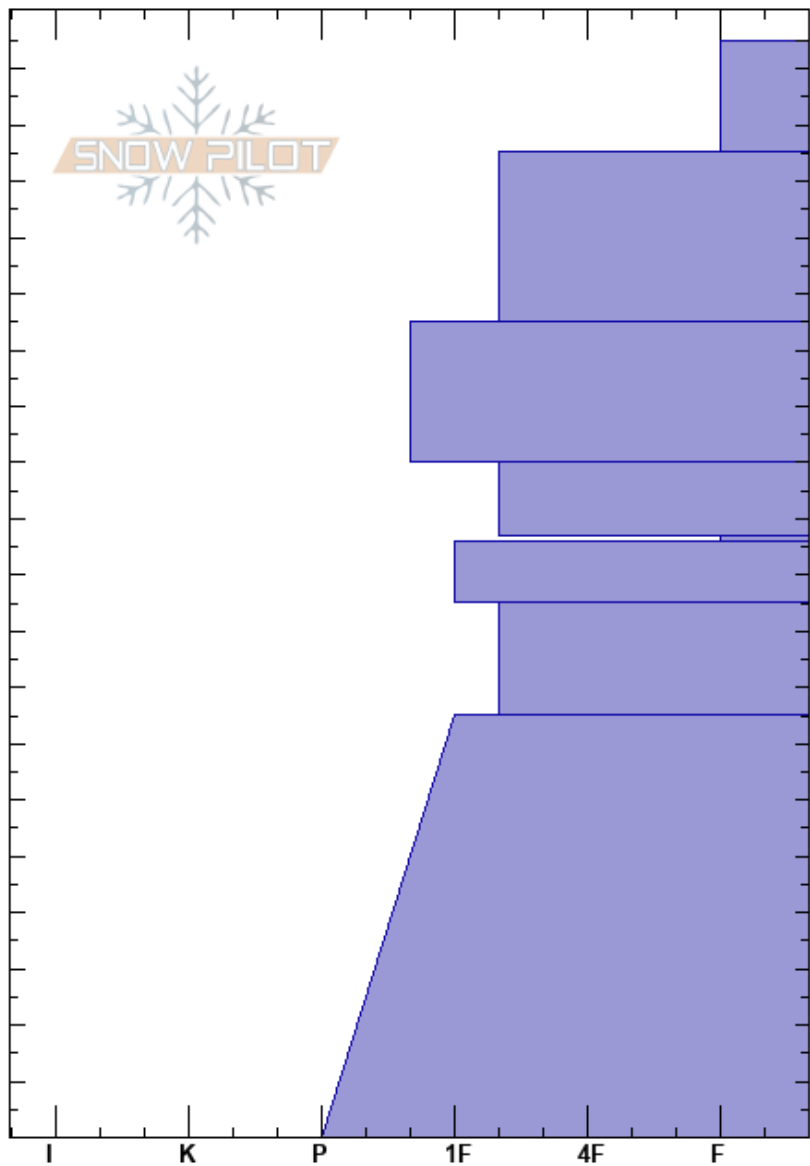

Divide Peak, E Face
 Gallatin Range-N
 MT
 Elevation: 9694 ft
 Aspect: 100°
 Specifics: Ski tracks on slope

Spencer Jonas
 01/20/2020 - 1:00pm
 Co-ord: 45.40263N, -110.97230W
 Slope Angle: 27°
 Wind Loading: no

Stability: **HS:195** Layer Notes:
 Air Temperature:
 Sky Cover: FEW
 Precipitation: NO
 Wind: W Light Breeze

Depth (cm)	Crystal		Moisture	ρ kg/m ³	Stability tests & Layer comments
	Form	Size			
195	∇	2			
190	/				
180					
170					
160	/ (•)				
150					
140	•				
130					
120	⊖	0.5			
110	∇	3-4			
100	⊖	0.5			
90					
80	⊖	0.5-1			
70					
60					
50					
40	⊖	0.5			
30					
20					
10					
0					ECTX