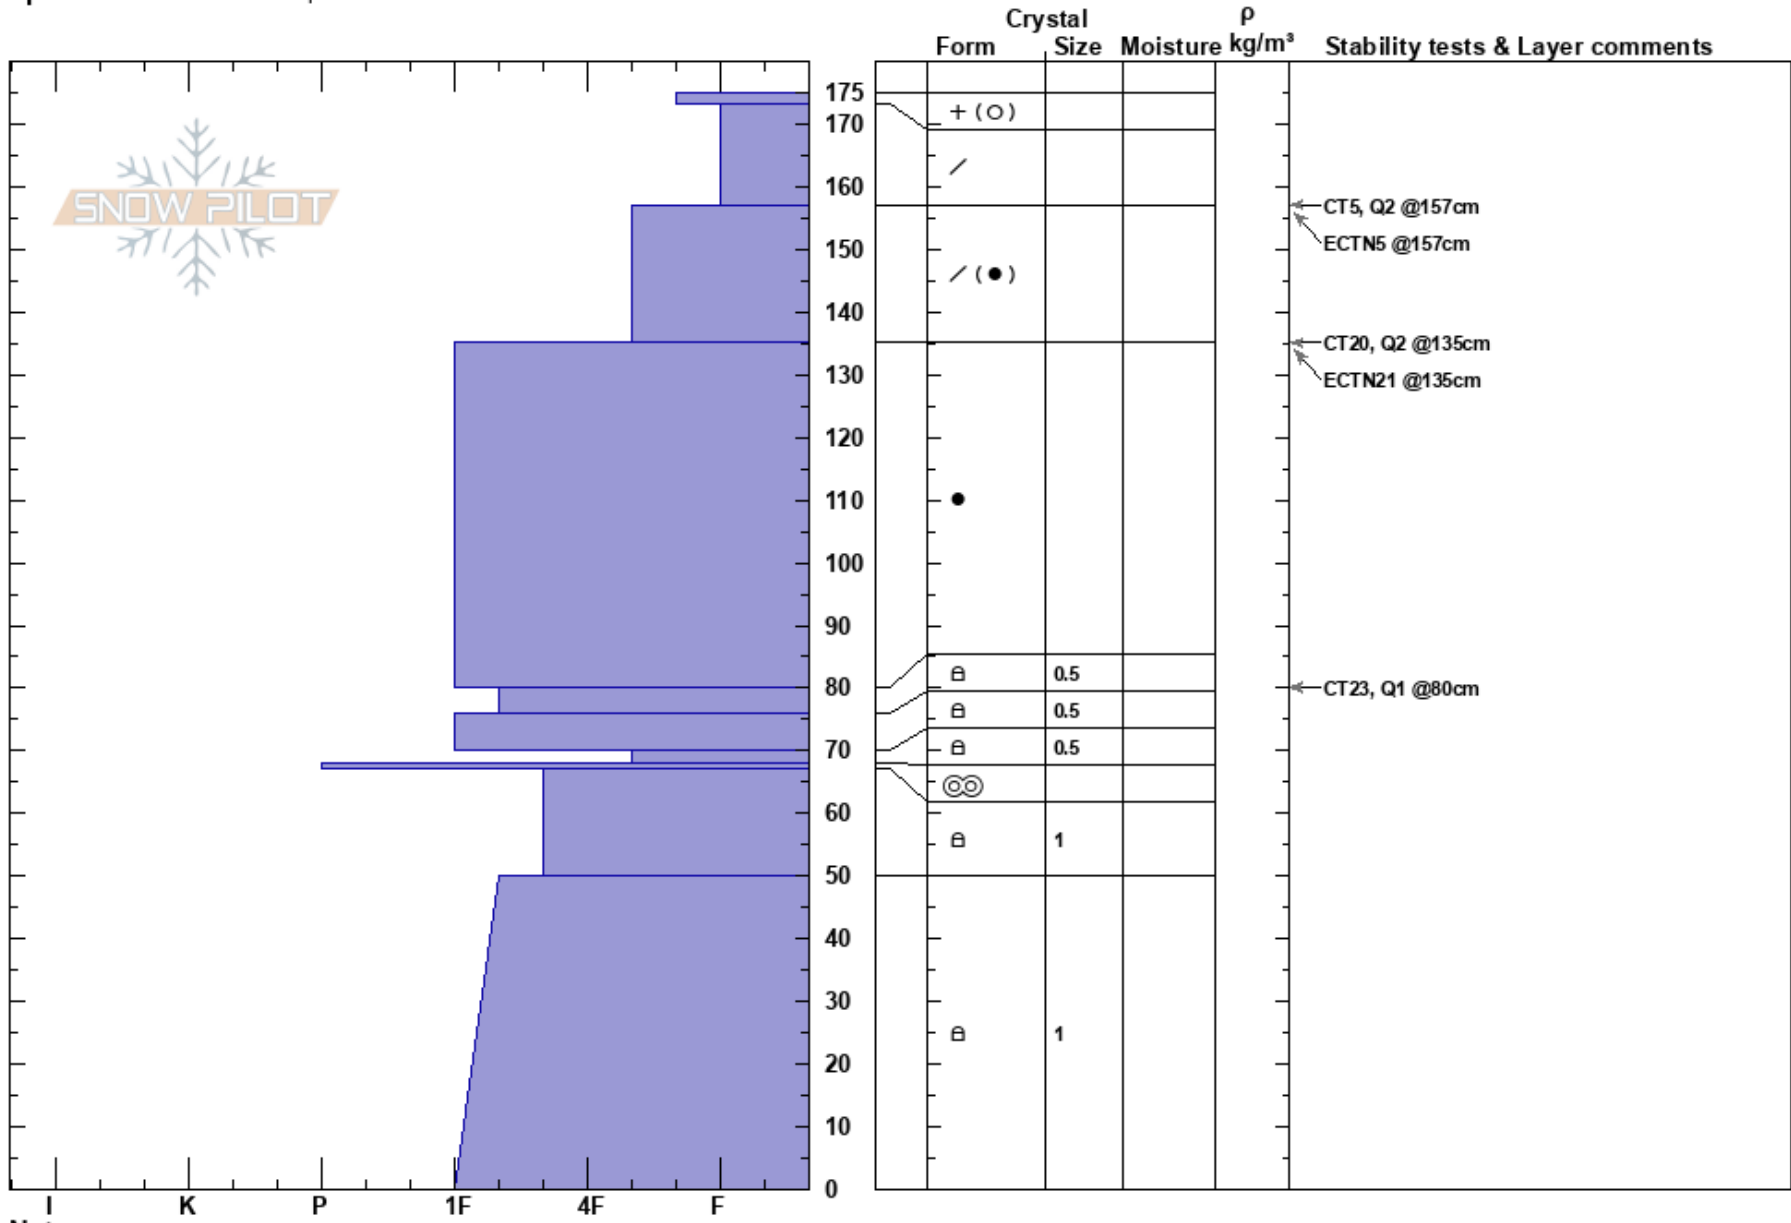

Divide Peak, S Face
 Gallatin Range-N
 MT
 Elevation: 9655 ft
 Aspect: 160°
 Specifics: Ski tracks on slope

Spencer Jonas
 01/20/2020 - 12:00pm
 Co-ord: 45.40230N, -110.97249W
 Slope Angle: 28°
 Wind Loading: no

Stability: **HS:175** **Layer Notes:**
 Air Temperature: 2°C
 Sky Cover: FEW
 Precipitation: NO
 Wind: W Light Breeze

Notes: