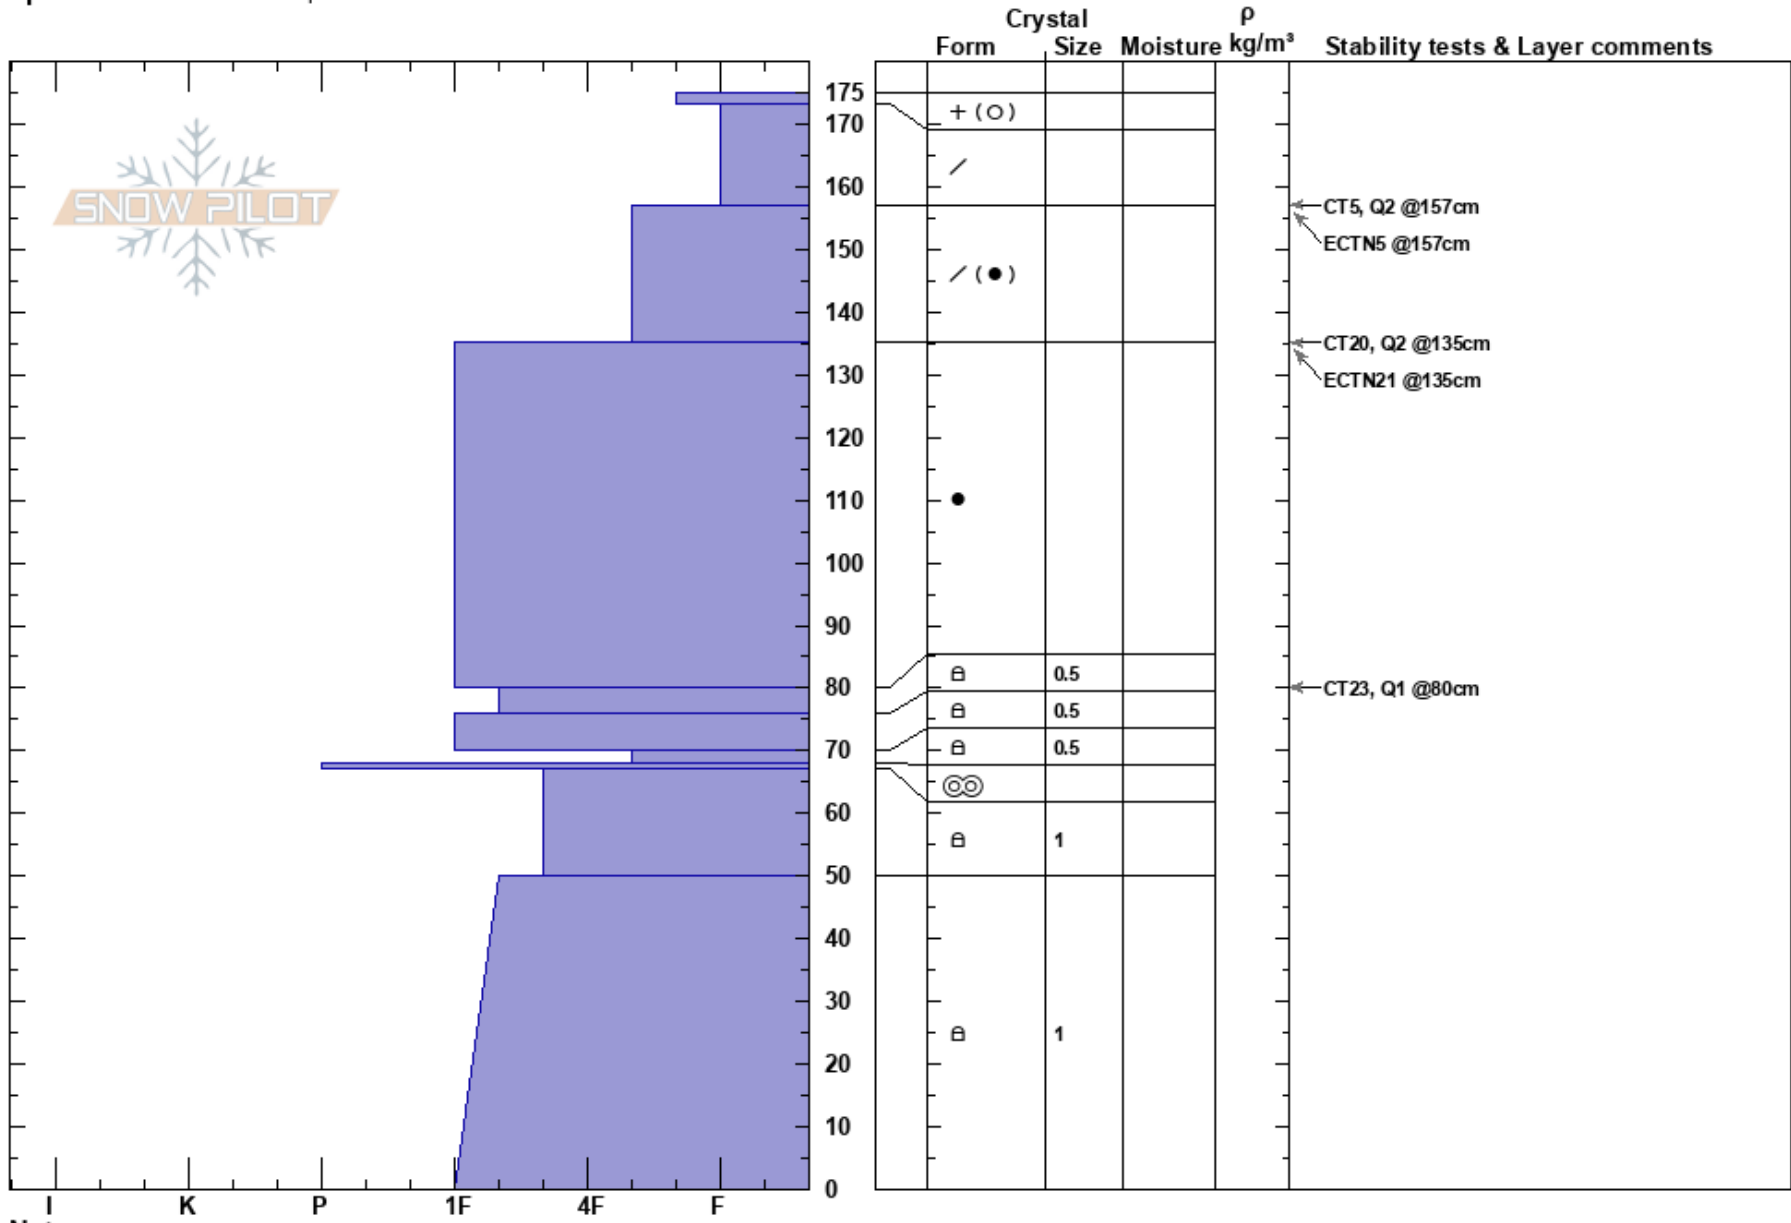

Divide Peak, S Face  
 Gallatin Range-N  
 MT  
 Elevation: 9655 ft  
 Aspect: 160°  
 Specifics: Ski tracks on slope

Spencer Jonas  
 01/20/2020 - 12:00pm  
 Co-ord: 45.40230N, -110.97249W  
 Slope Angle: 28°  
 Wind Loading: no

Stability: **HS:175** **Layer Notes:**  
 Air Temperature: 2°C  
 Sky Cover: FEW  
 Precipitation: NO  
 Wind: W Light Breeze

Notes: