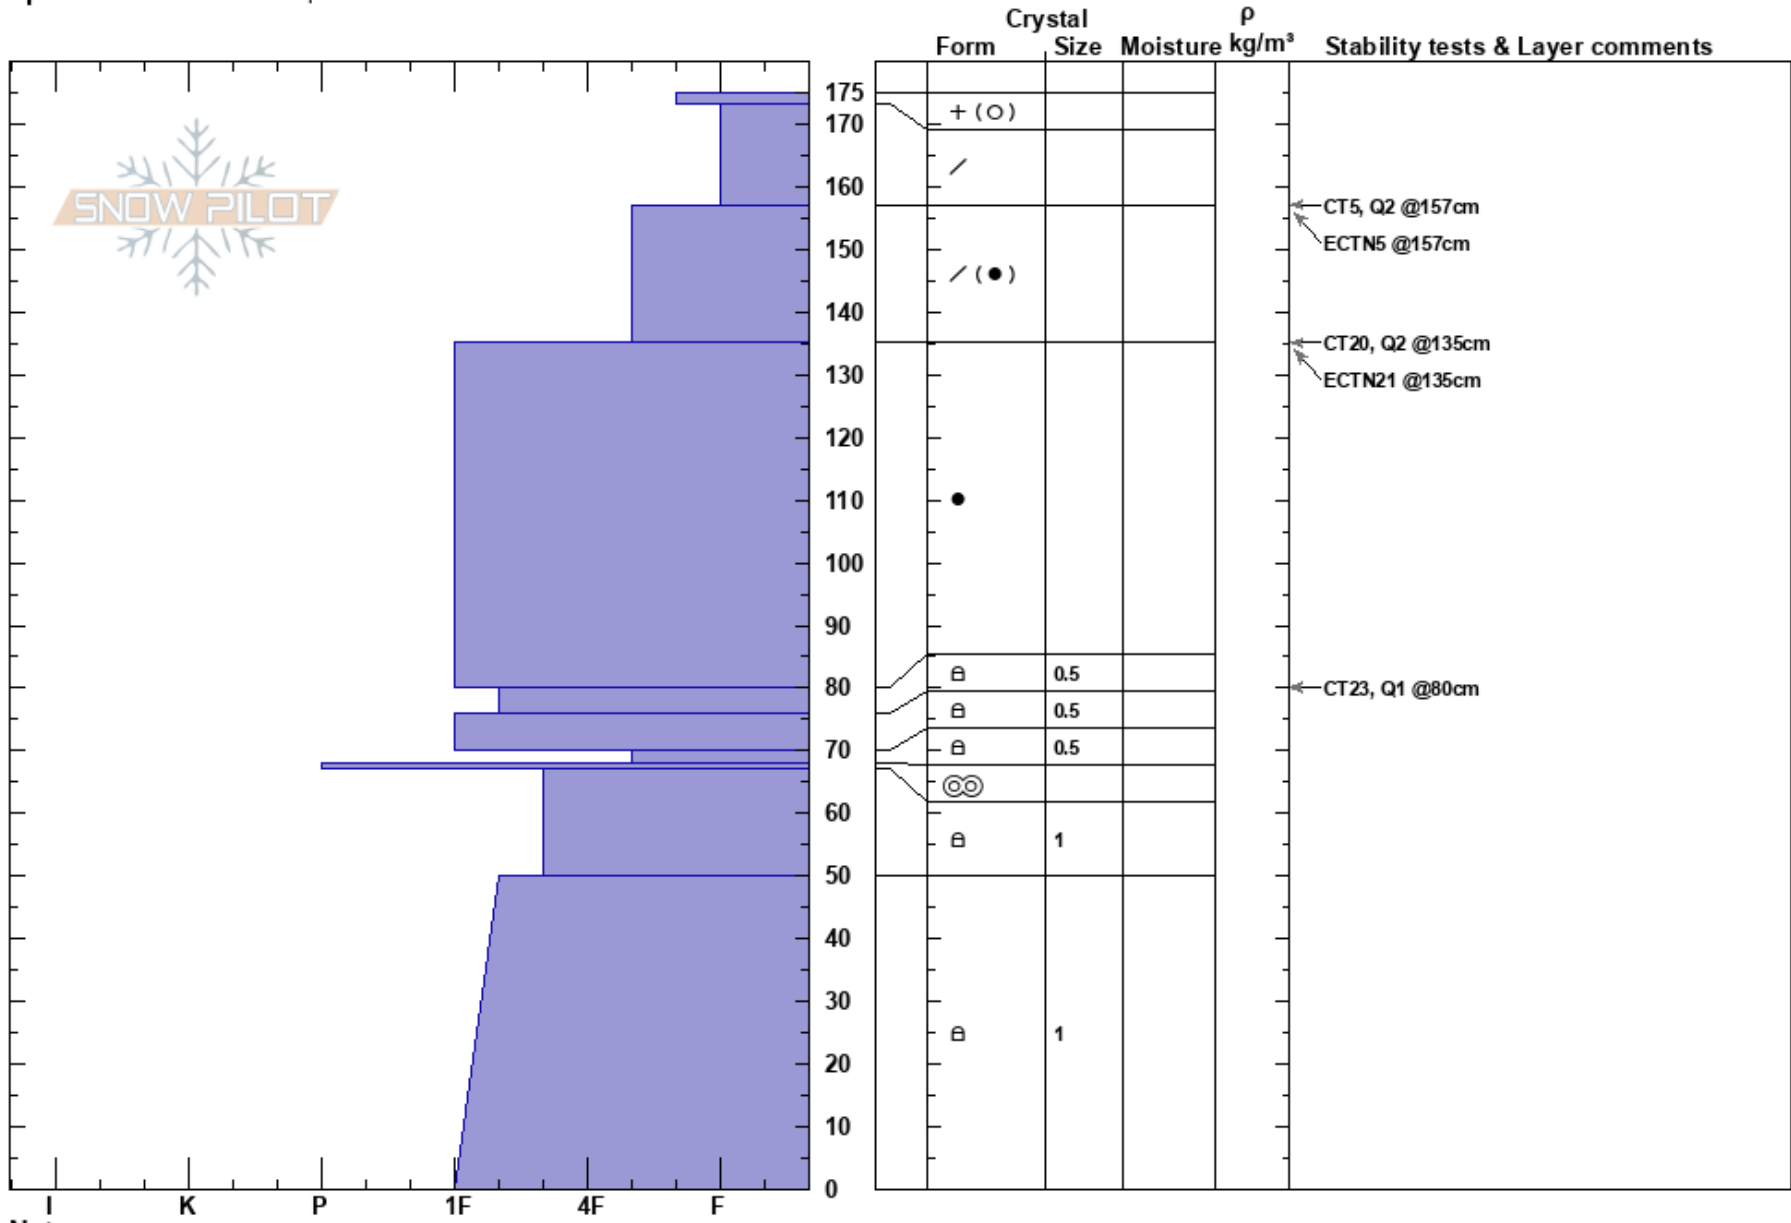

Divide Peak, S Face
 Gallatin Range-N
 MT
 Elevation: 9655 ft
 Aspect: 160°
 Specifics: Ski tracks on slope

Spencer Jonas
 01/20/2020 - 12:00pm
 Co-ord: 45.40230N, -110.97249W
 Slope Angle: 28°
 Wind Loading: no

Stability: HS:175
 Air Temperature: 2°C
 Sky Cover: FEW
 Precipitation: NO
 Wind: W Light Breeze

Layer Notes:

Notes: