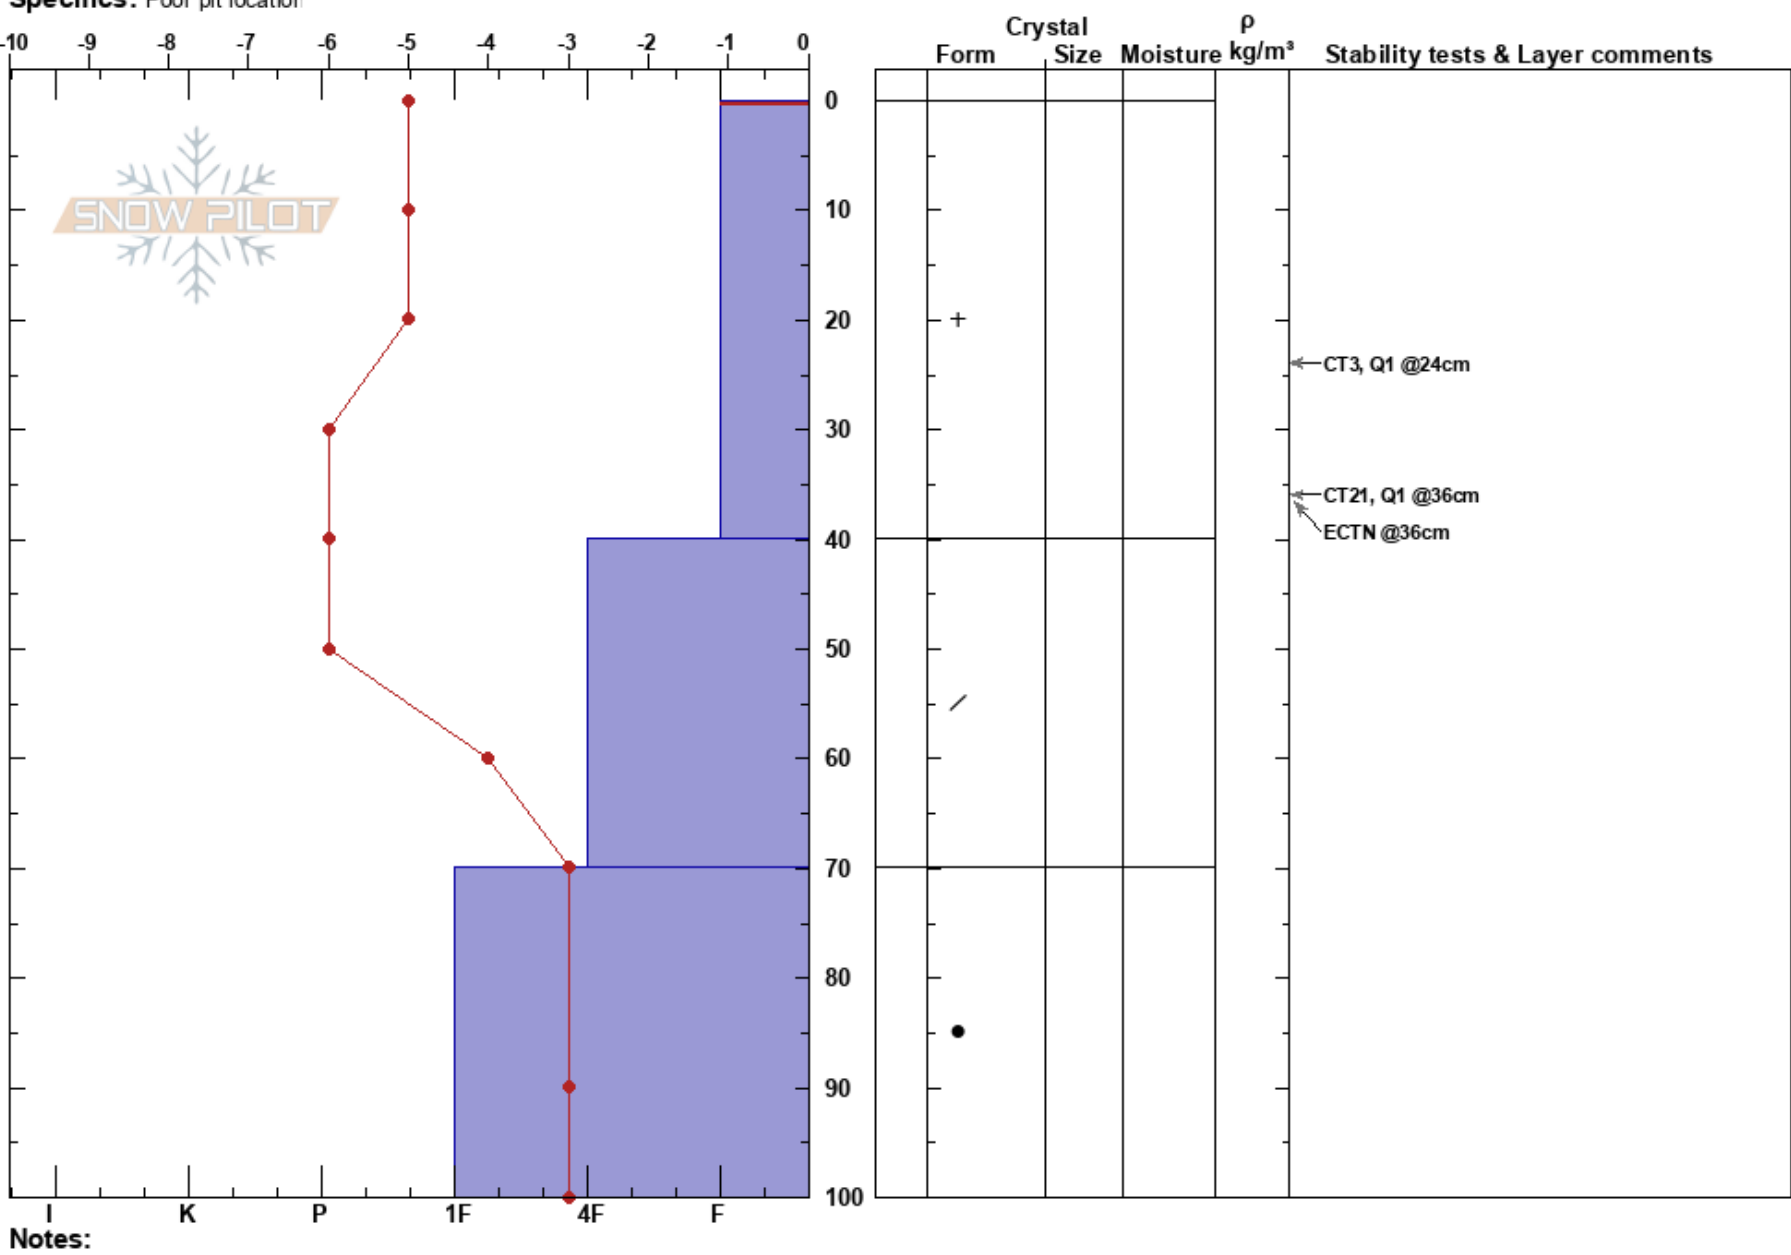

East of Boreal  
Donner Pass Area  
CA  
Elevation: 7102 ft  
Aspect: NE  
Specifics: Poor pit location

Milan Korsos  
02/23/2017 - 2:49pm  
Co-ord: 39.33458N, -120.33353W  
Slope Angle: 31°  
Wind Loading:

Stability:  
Air Temperature: -9°C  
Sky Cover: BKN  
Precipitation: S-1  
Wind: Calm

Layer Notes:  
0-40cm: Problematic layer

Notes: