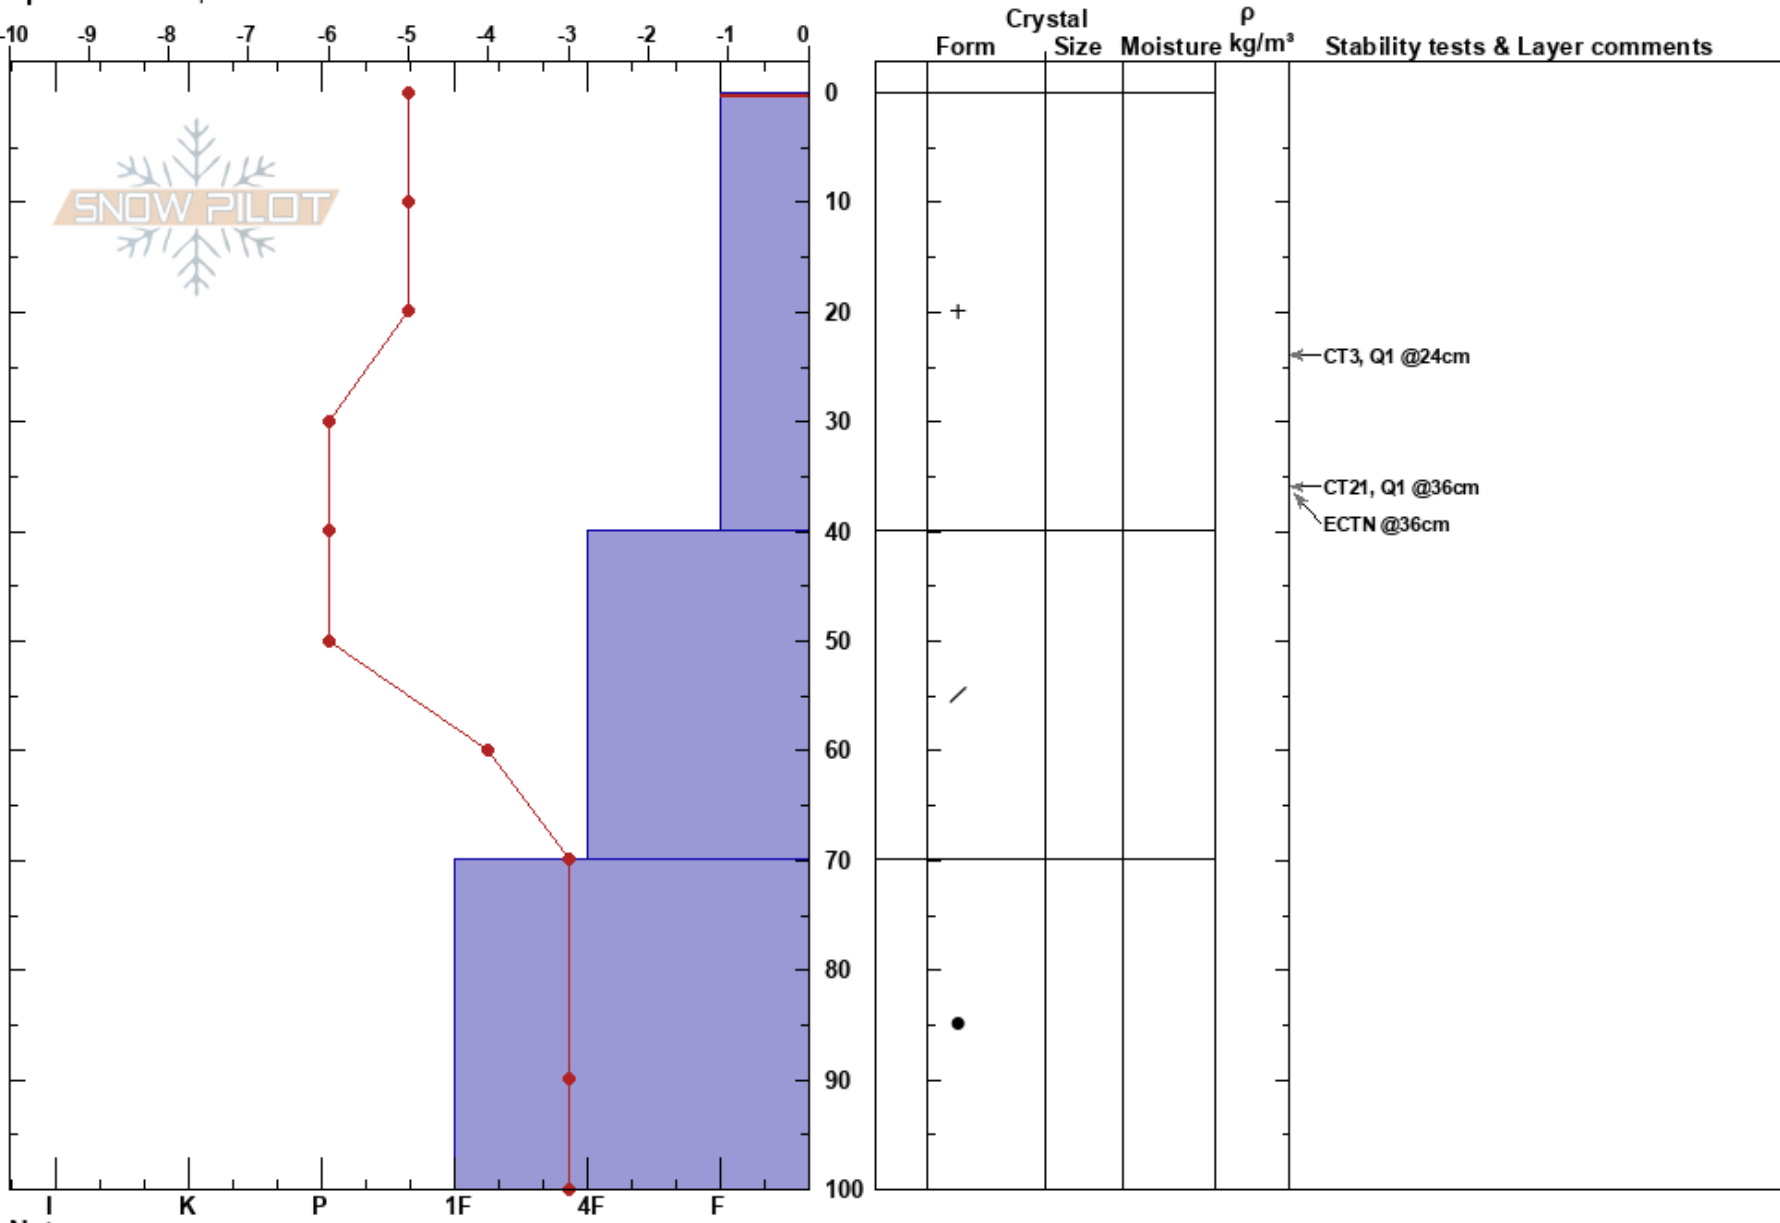

East of Boreal
 Donner Pass Area
 CA
 Elevation: 7102 ft
 Aspect: NE
 Specifics: Poor pit location

Milan Korsos
 02/23/2017 - 2:49pm
 Co-ord: 39.33458N, -120.33353W
 Slope Angle: 31°
 Wind Loading:

Stability:
 Air Temperature: -9°C
 Sky Cover: BKN
 Precipitation: S-1
 Wind: Calm

Layer Notes:
 0-40cm: Problematic layer

Notes: