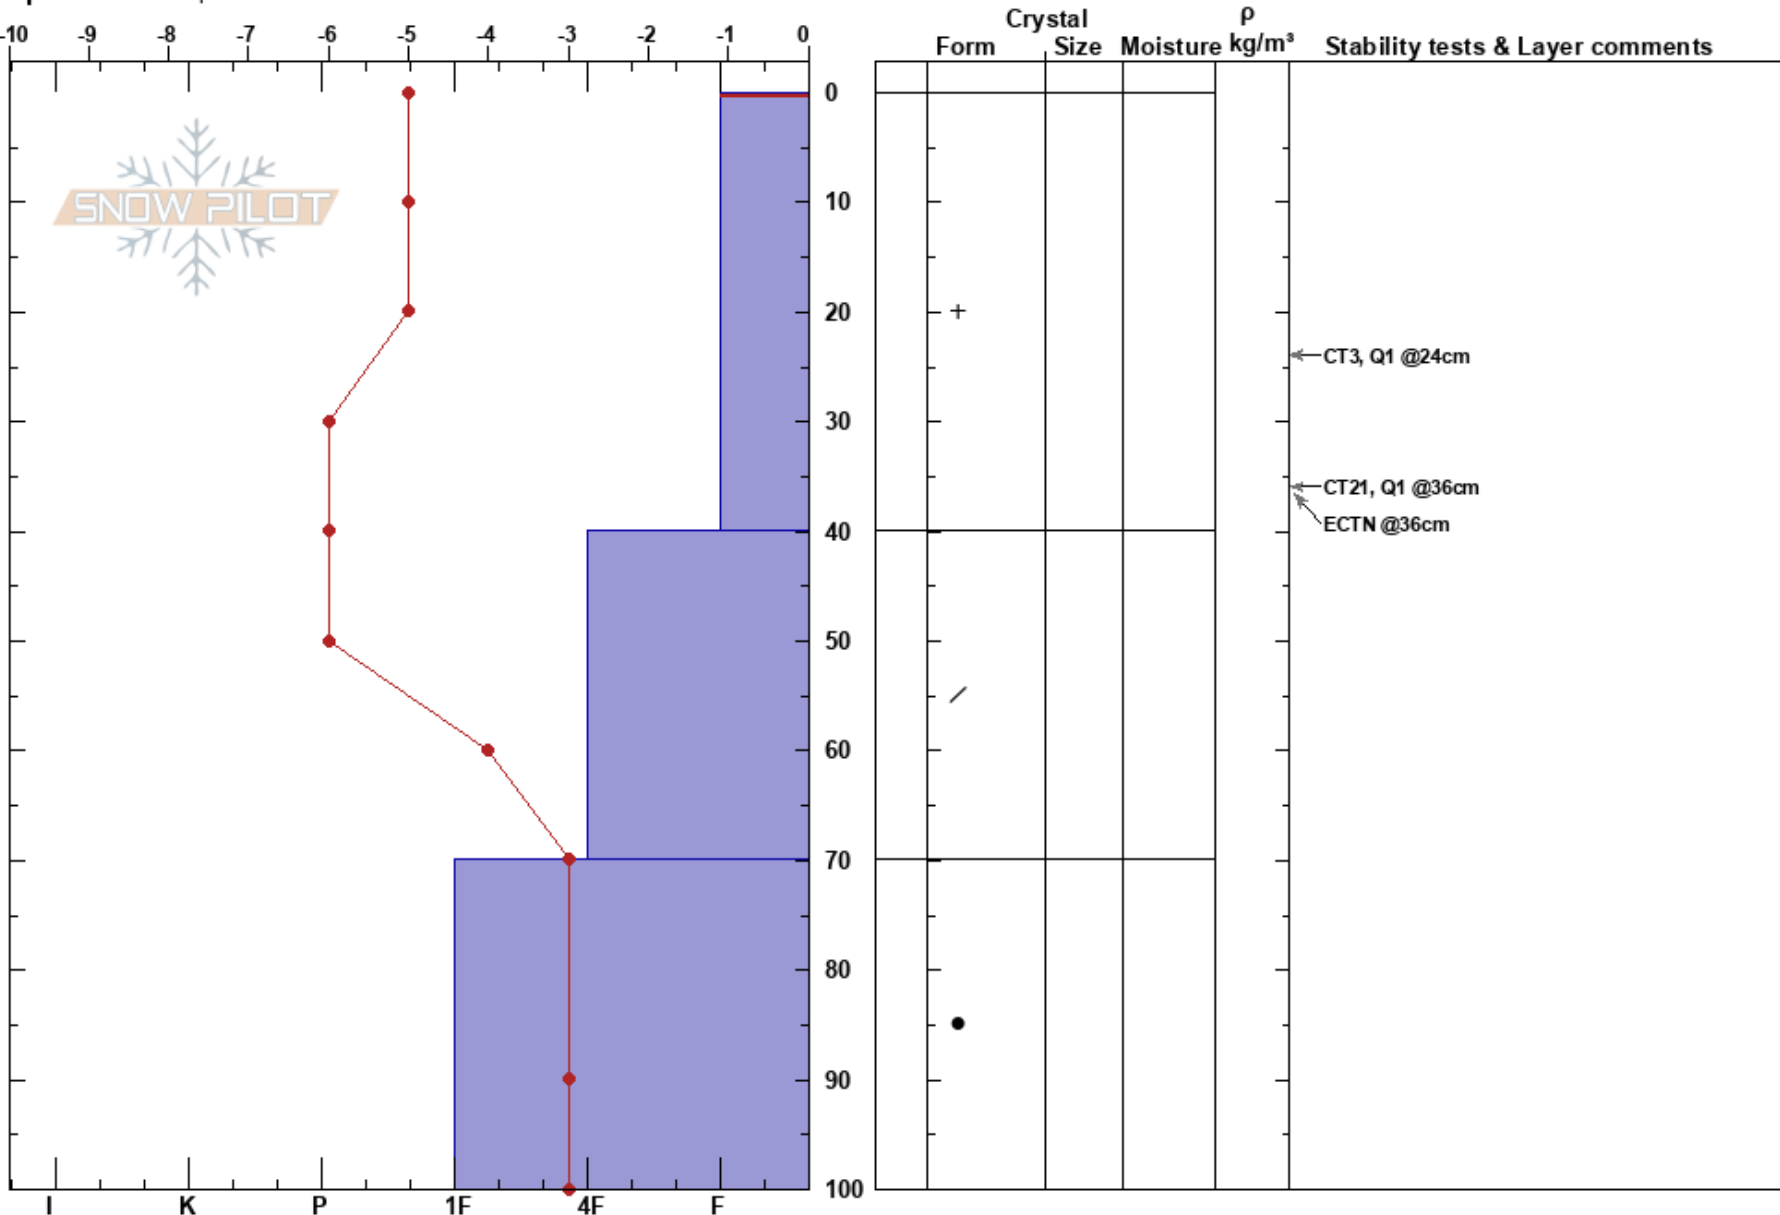

East of Boreal
 Donner Pass Area
 CA
 Elevation: 7102 ft
 Aspect: NE
 Specifics: Poor pit location

Milan Korsos
 02/23/2017 - 2:49pm
 Co-ord: 39.33458N, -120.33353W
 Slope Angle: 31°
 Wind Loading:

Stability:
 Air Temperature: -9°C
 Sky Cover: BKN
 Precipitation: S-1
 Wind: Calm

Layer Notes:
 0-40cm: Problematic layer

Notes: