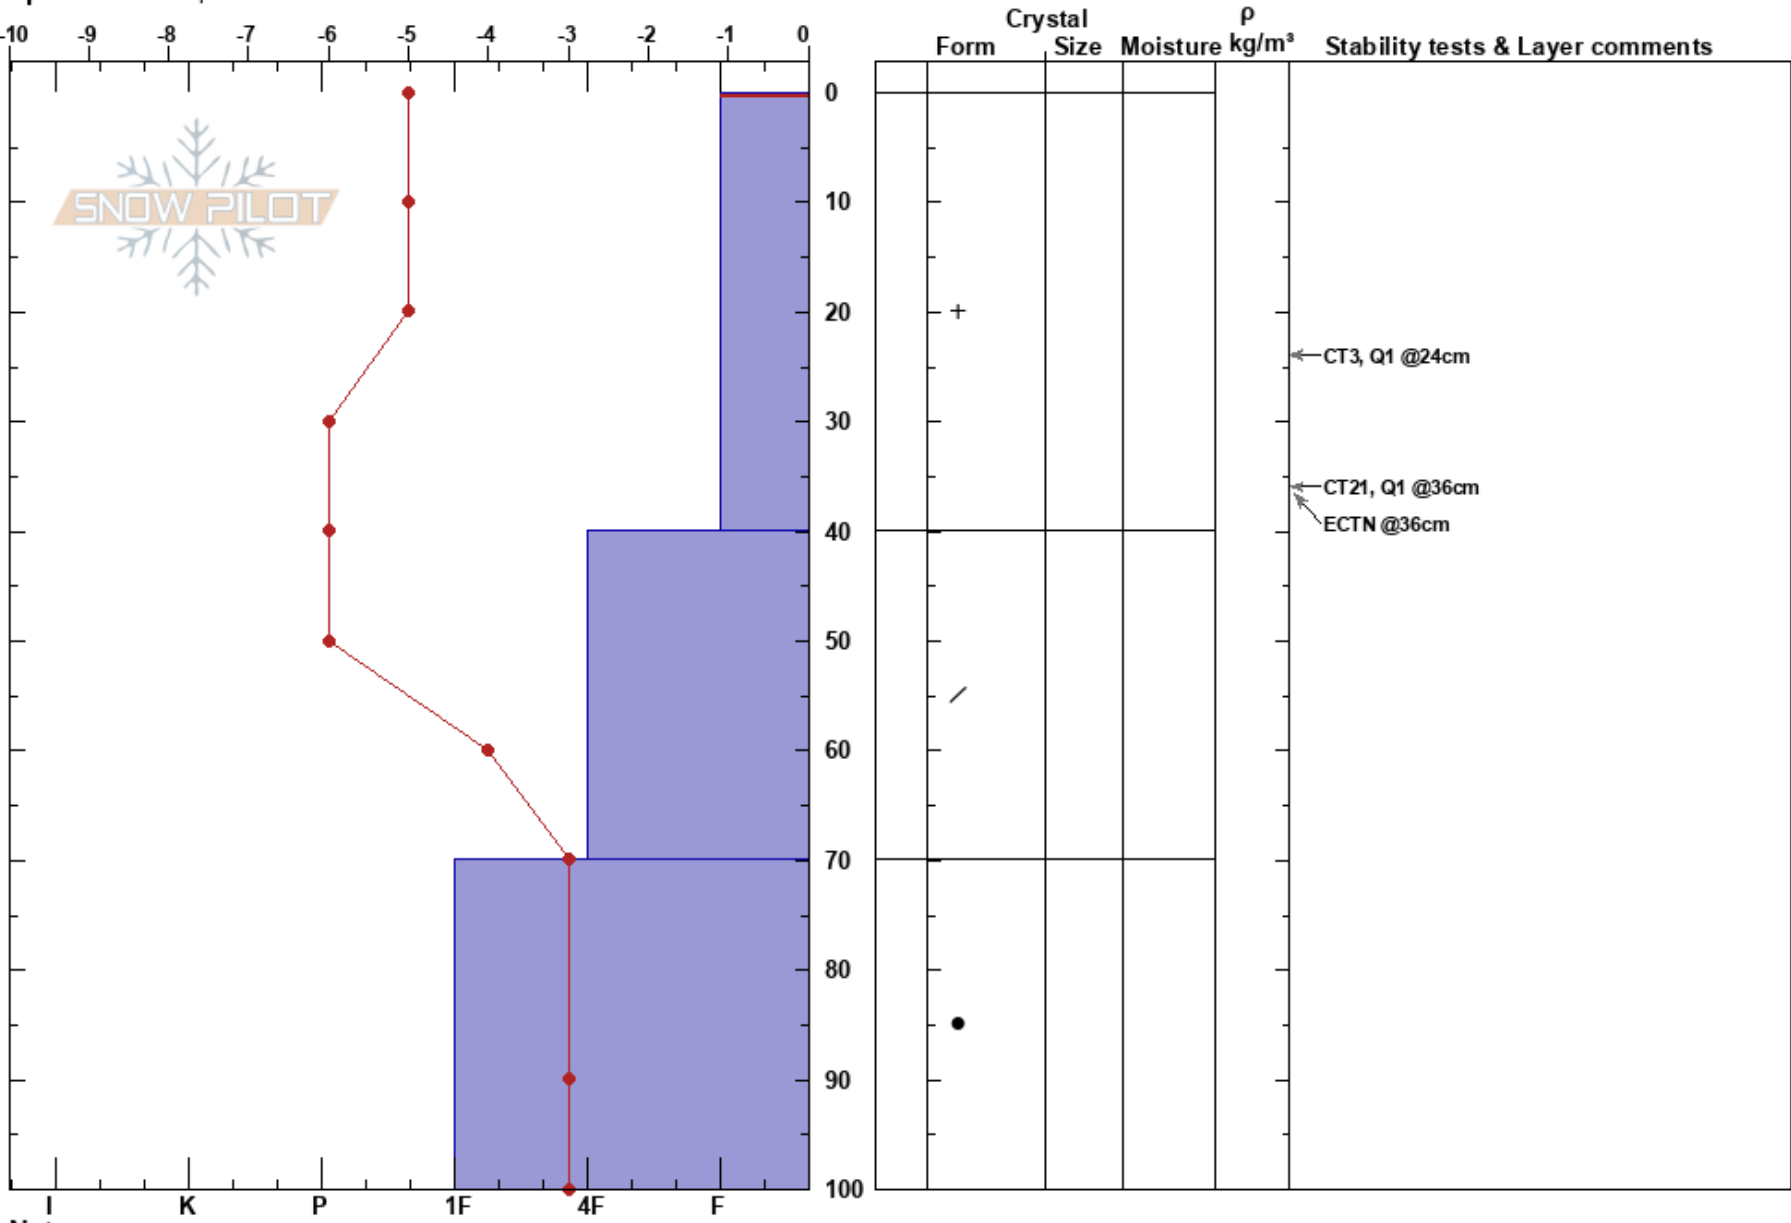

East of Boreal  
 Donner Pass Area  
 CA  
 Elevation: 7102 ft  
 Aspect: NE  
 Specifics: Poor pit location

Milan Korsos  
 02/23/2017 - 2:49pm  
 Co-ord: 39.33458N, -120.33353W  
 Slope Angle: 31°  
 Wind Loading:

Stability:  
 Air Temperature: -9°C  
 Sky Cover: BKN  
 Precipitation: S-1  
 Wind: Calm

Layer Notes:  
 0-40cm: Problematic layer

Notes: