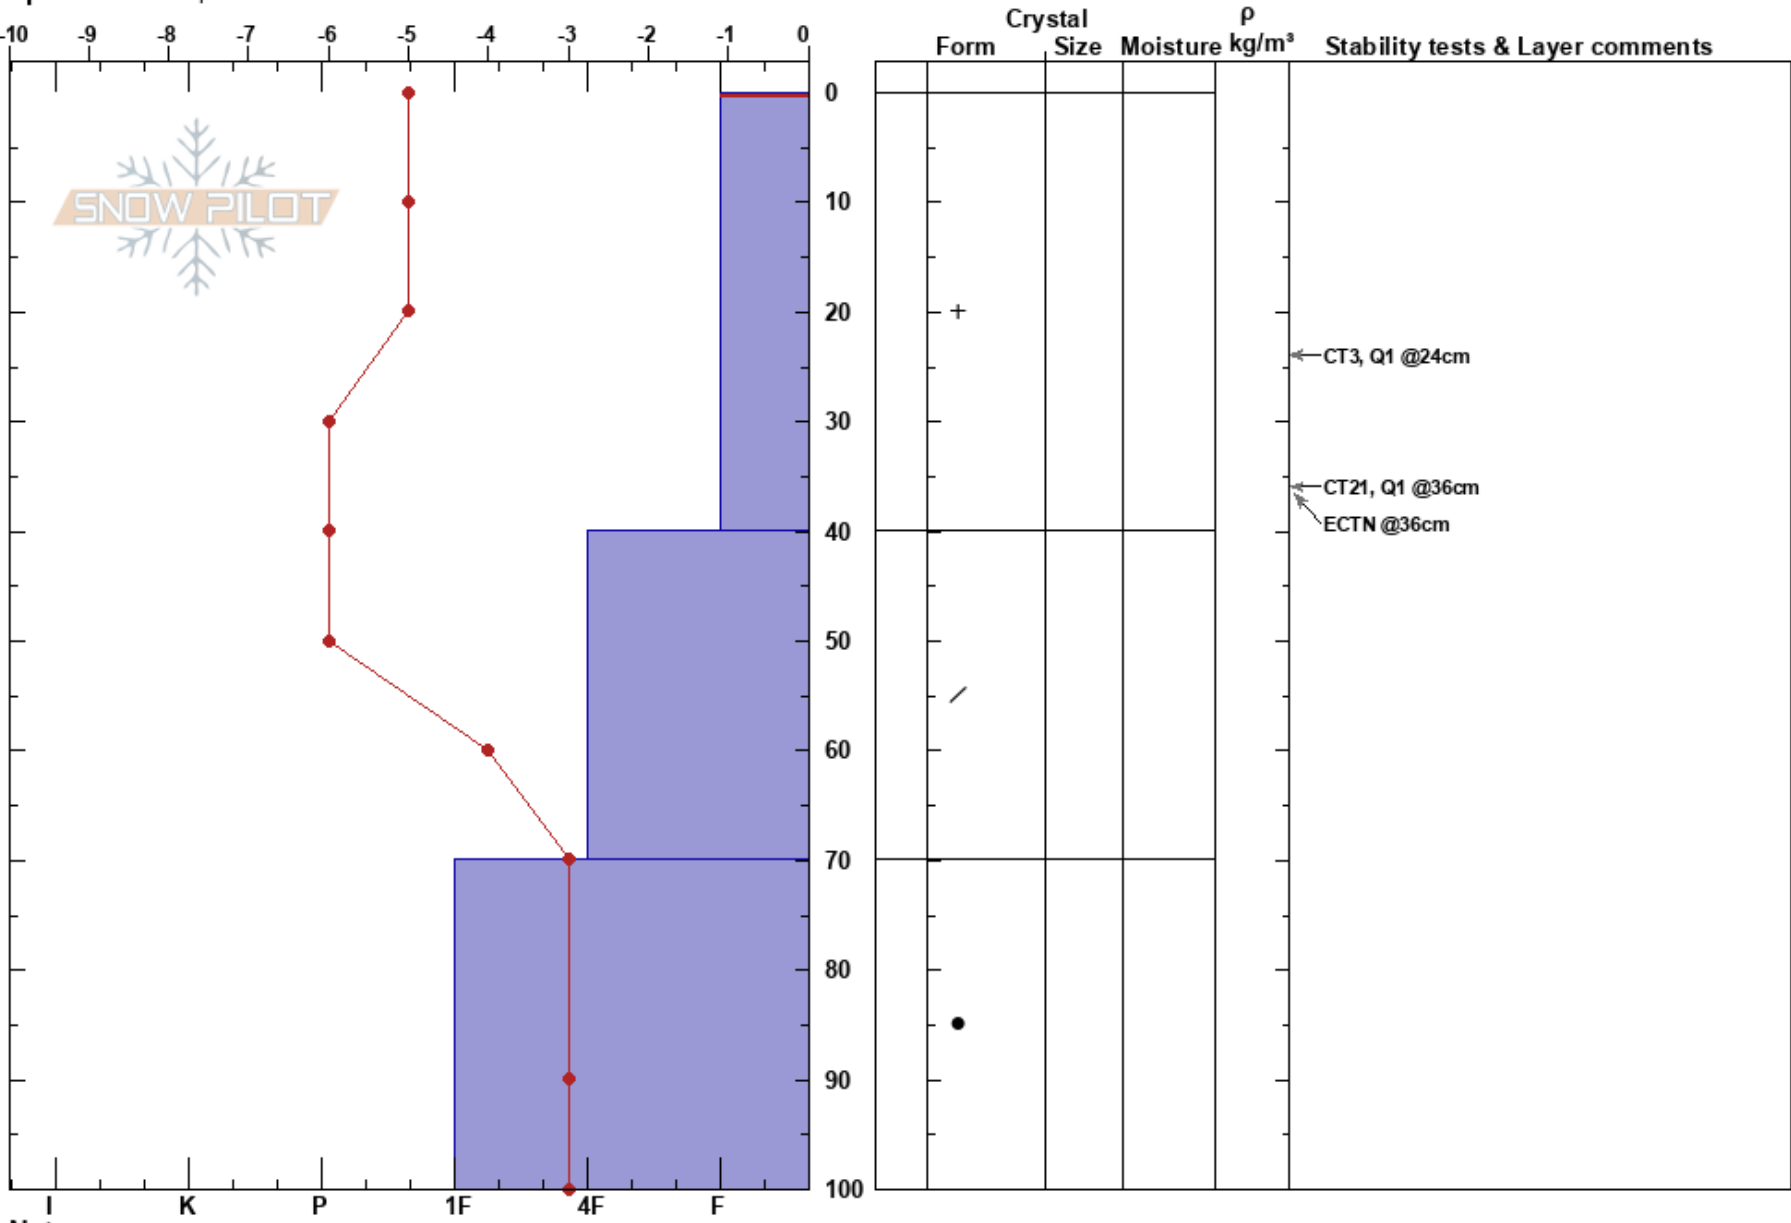

East of Boreal
 Donner Pass Area
 CA
 Elevation: 7102 ft
 Aspect: NE
 Specifics: Poor pit location

Milan Korsos
 02/23/2017 - 2:49pm
 Co-ord: 39.33458N, -120.33353W
 Slope Angle: 31°
 Wind Loading:

Stability:
 Air Temperature: -9°C
 Sky Cover: BKN
 Precipitation: S-1
 Wind: Calm

Layer Notes:
 0-40cm: Problematic layer

Notes: