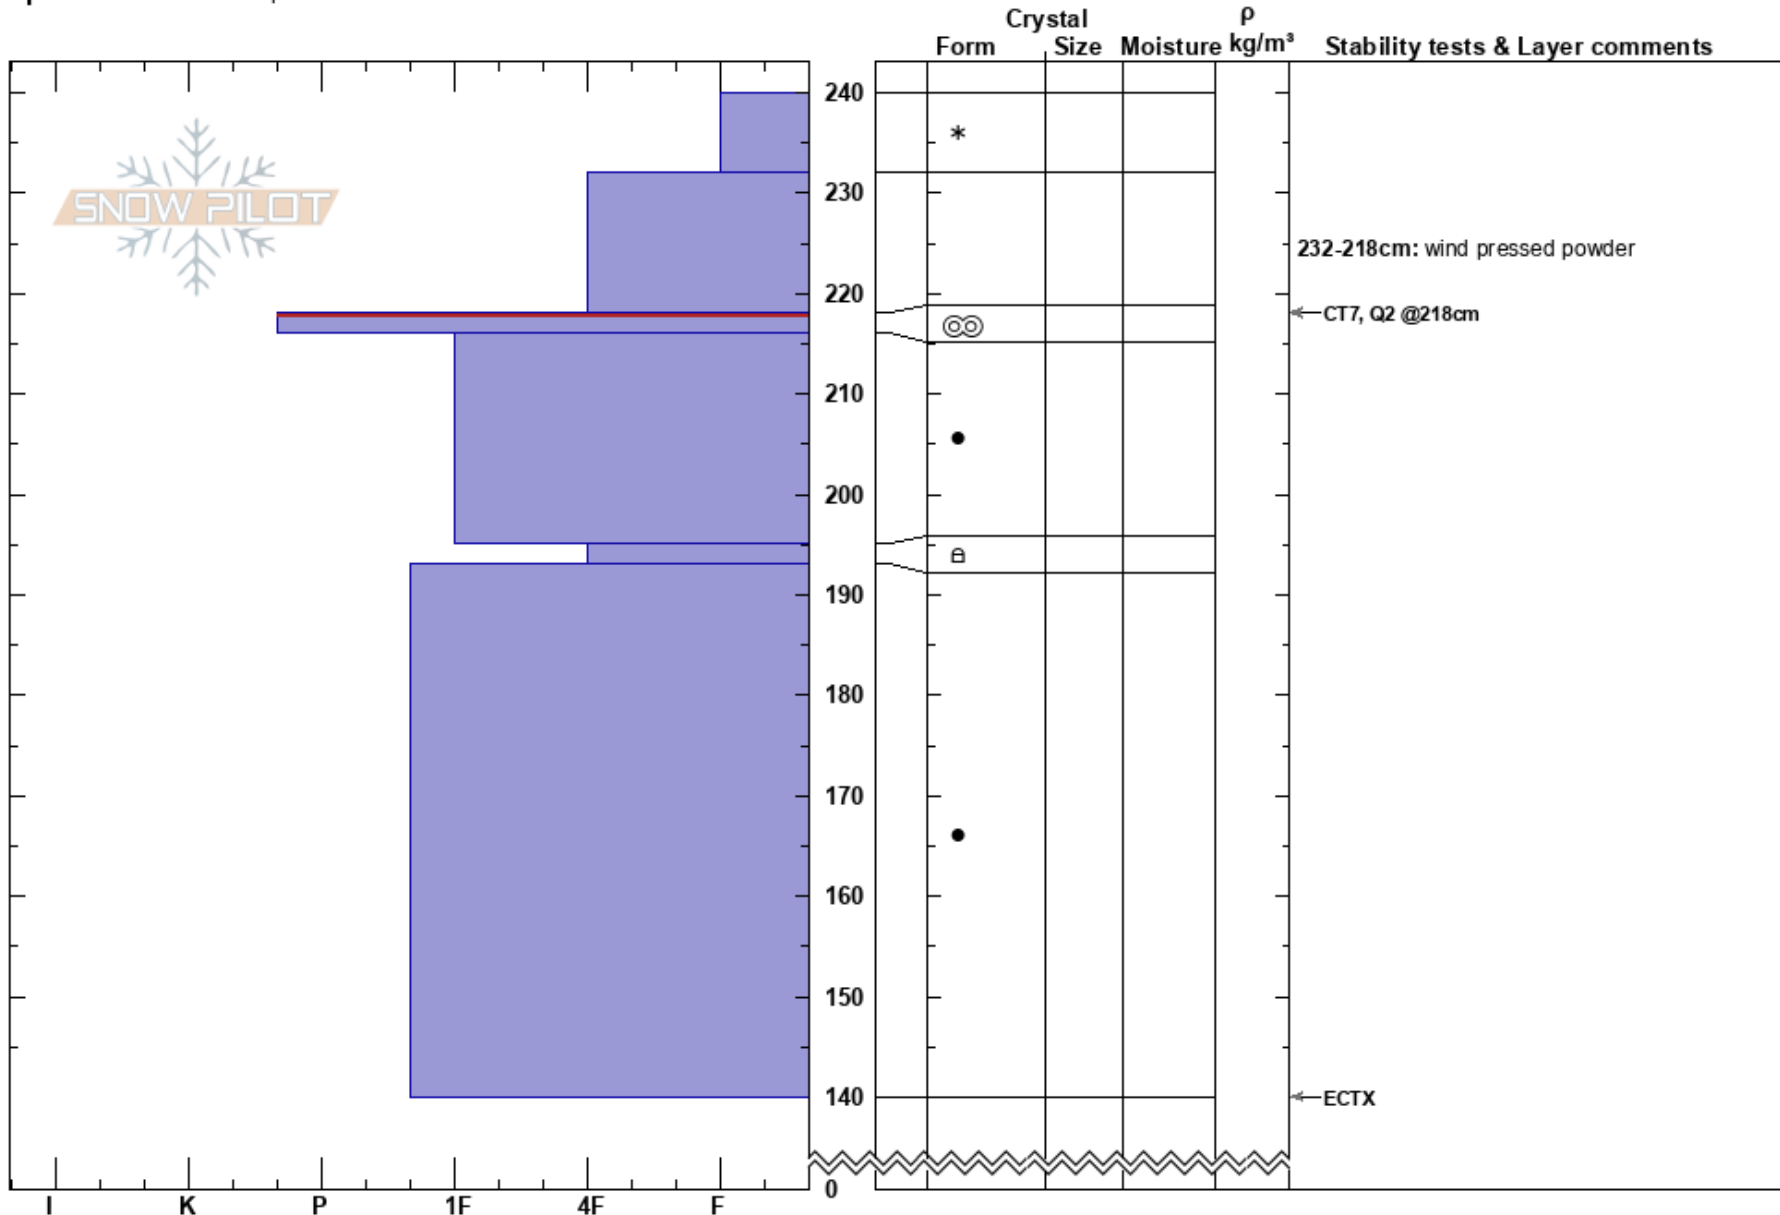

upper Pebble Creek
 Beartooths
 MT
Elevation: 9900 ft
Aspect: 260°
Specifics: We skied slope

Beau Fredlund
 02/23/2017 - 2:00pm
Co-ord: 45.02535N, -110.00565E
Slope Angle: 32°
Wind Loading:

Stability:
Air Temperature: -10°C
Sky Cover: OVC
Precipitation: NO
Wind: NE

HS:240
PS: 20
 232-218cm: wind pressed powder
 218-216cm: Problematic layer

Notes: