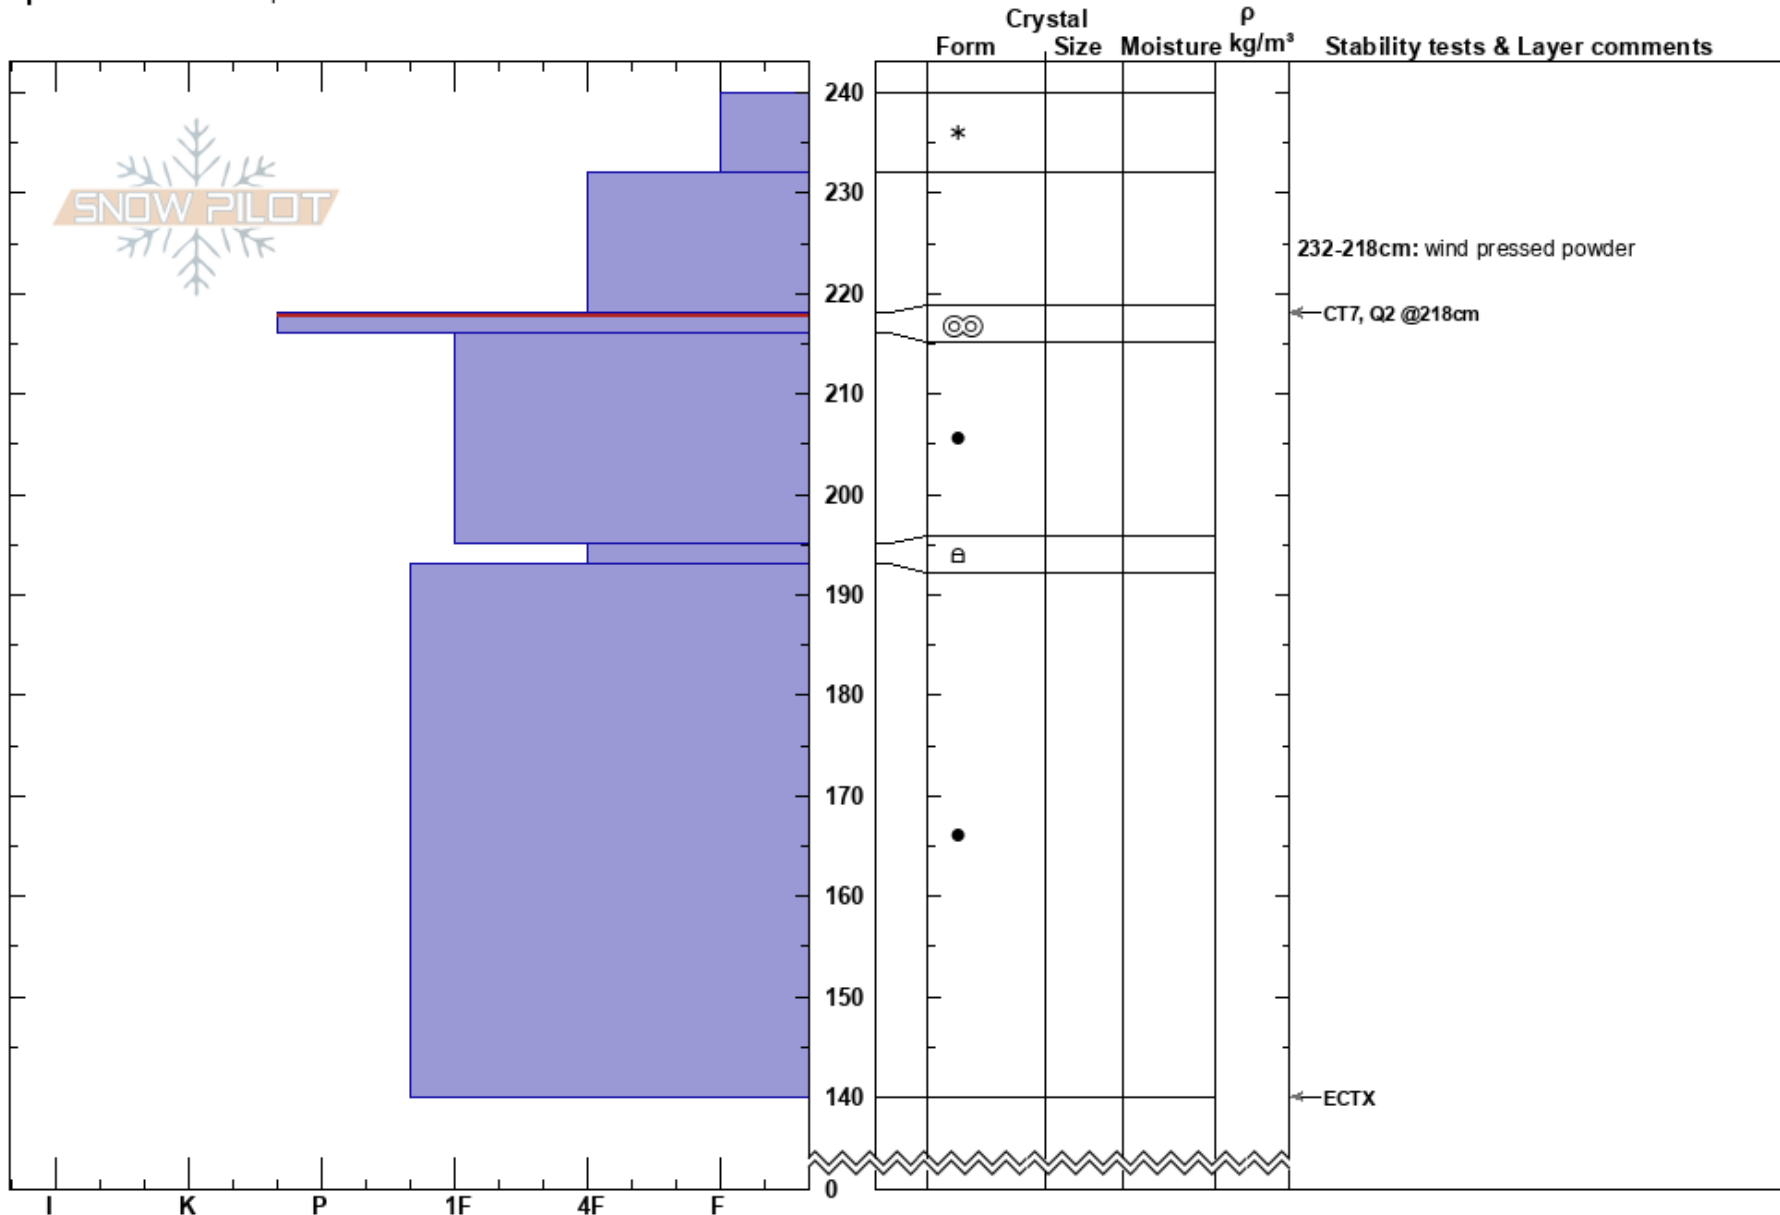

upper Pebble Creek
 Beartooths
 MT
 Elevation: 9900 ft
 Aspect: 260°
 Specifics: We skied slope

Beau Fredlund
 02/23/2017 - 2:00pm
 Co-ord: 45.02535N, -110.00565E
 Slope Angle: 32°
 Wind Loading:

Stability: **HS:240**
 Air Temperature: -10°C PS: 20
 Sky Cover: OVC
 Precipitation: NO
 Wind: NE
 232-218cm: wind pressed powder
 218-216cm: Problematic layer