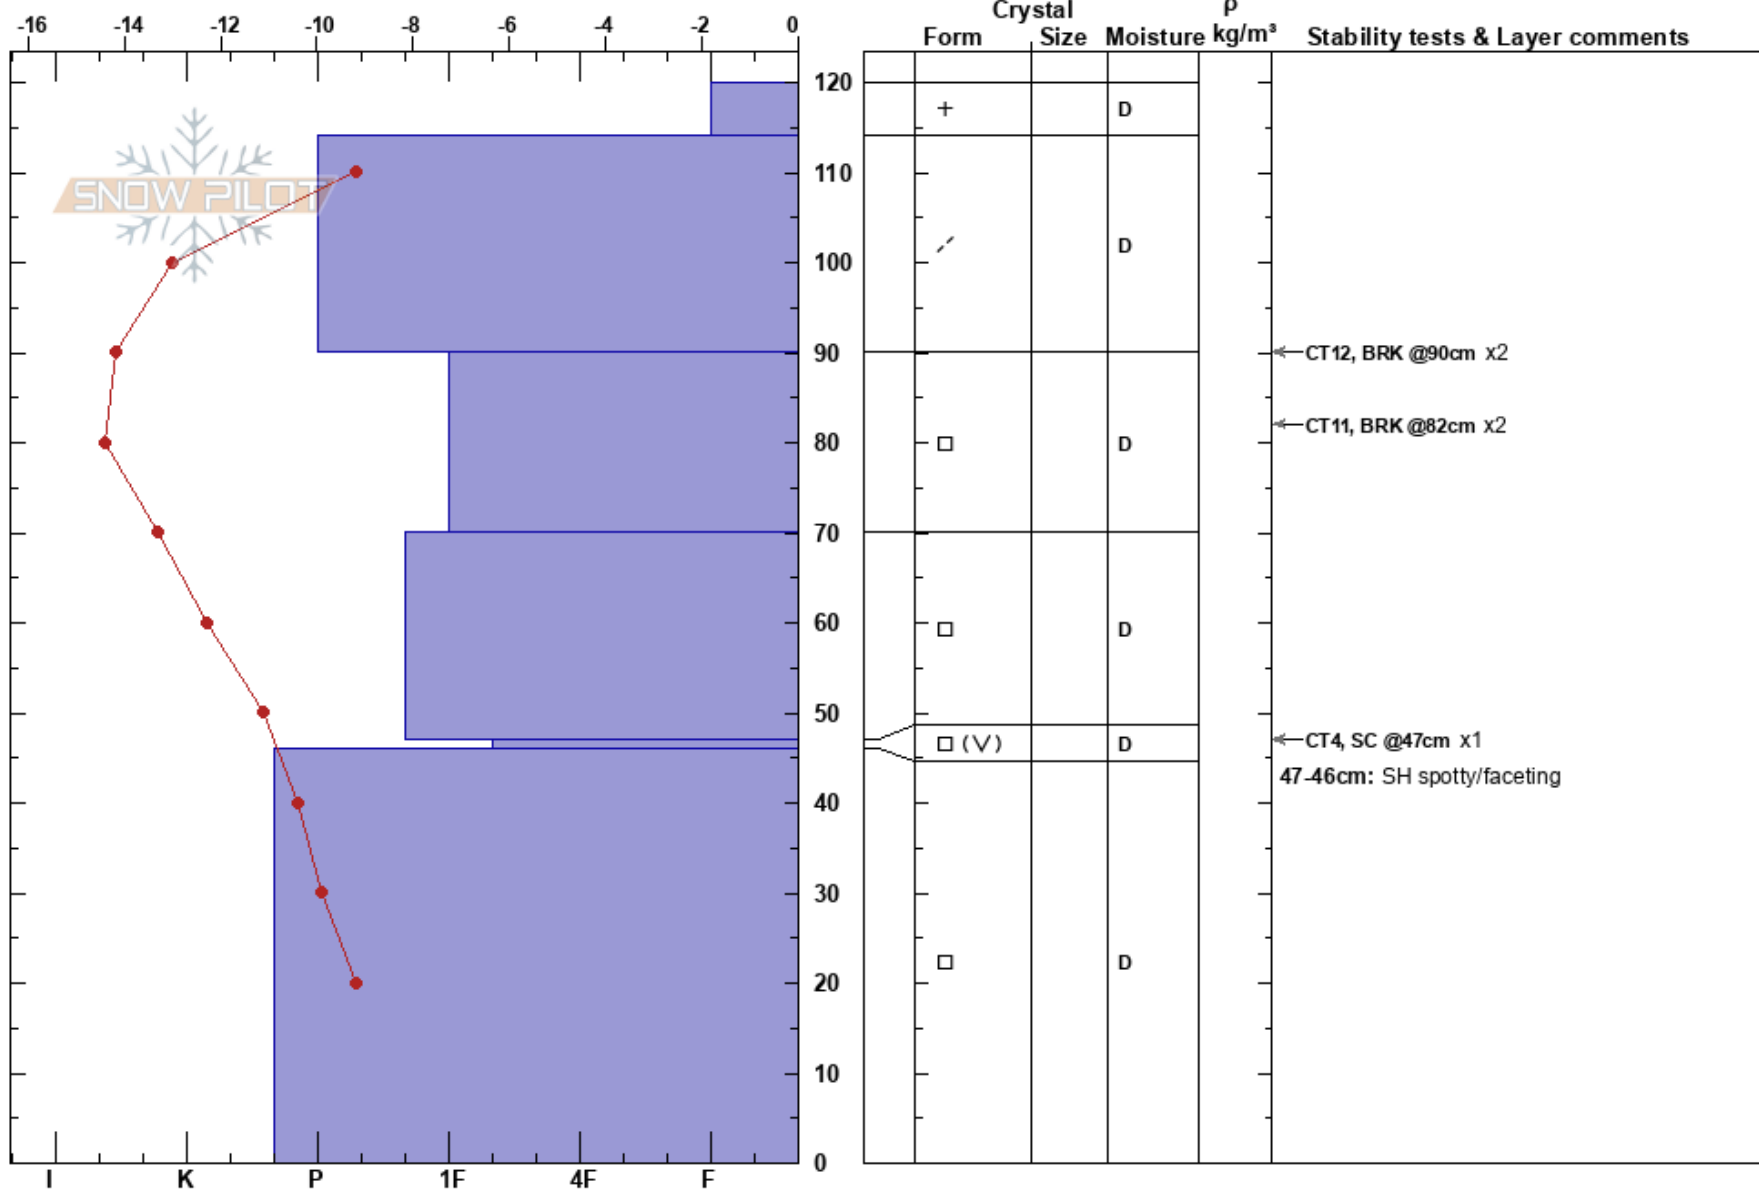

colt shoulder  
 Storm Mtn  
 BC  
**Elevation:** 1730 m  
**Aspect:** SE  
**Specifics:**

Storm Mountain  
 20/01/2020 - 12:00  
**Co-ord:**  
**Slope Angle:** 28°  
**Wind Loading:**

**Stability:**  
**Air Temperature:** -4.2°C  
**Sky Cover:** OVC  
**Precipitation:** S1  
**Wind:** S Light Breeze

**HS:** 120  
**Layer Notes:**  
 47-46cm: SH spotty/faceting

**Notes:** Pit location: Open tree line near ridge top  
 Did 3 column tests  
 PF 65  
 PS 5  
 HS 210cm