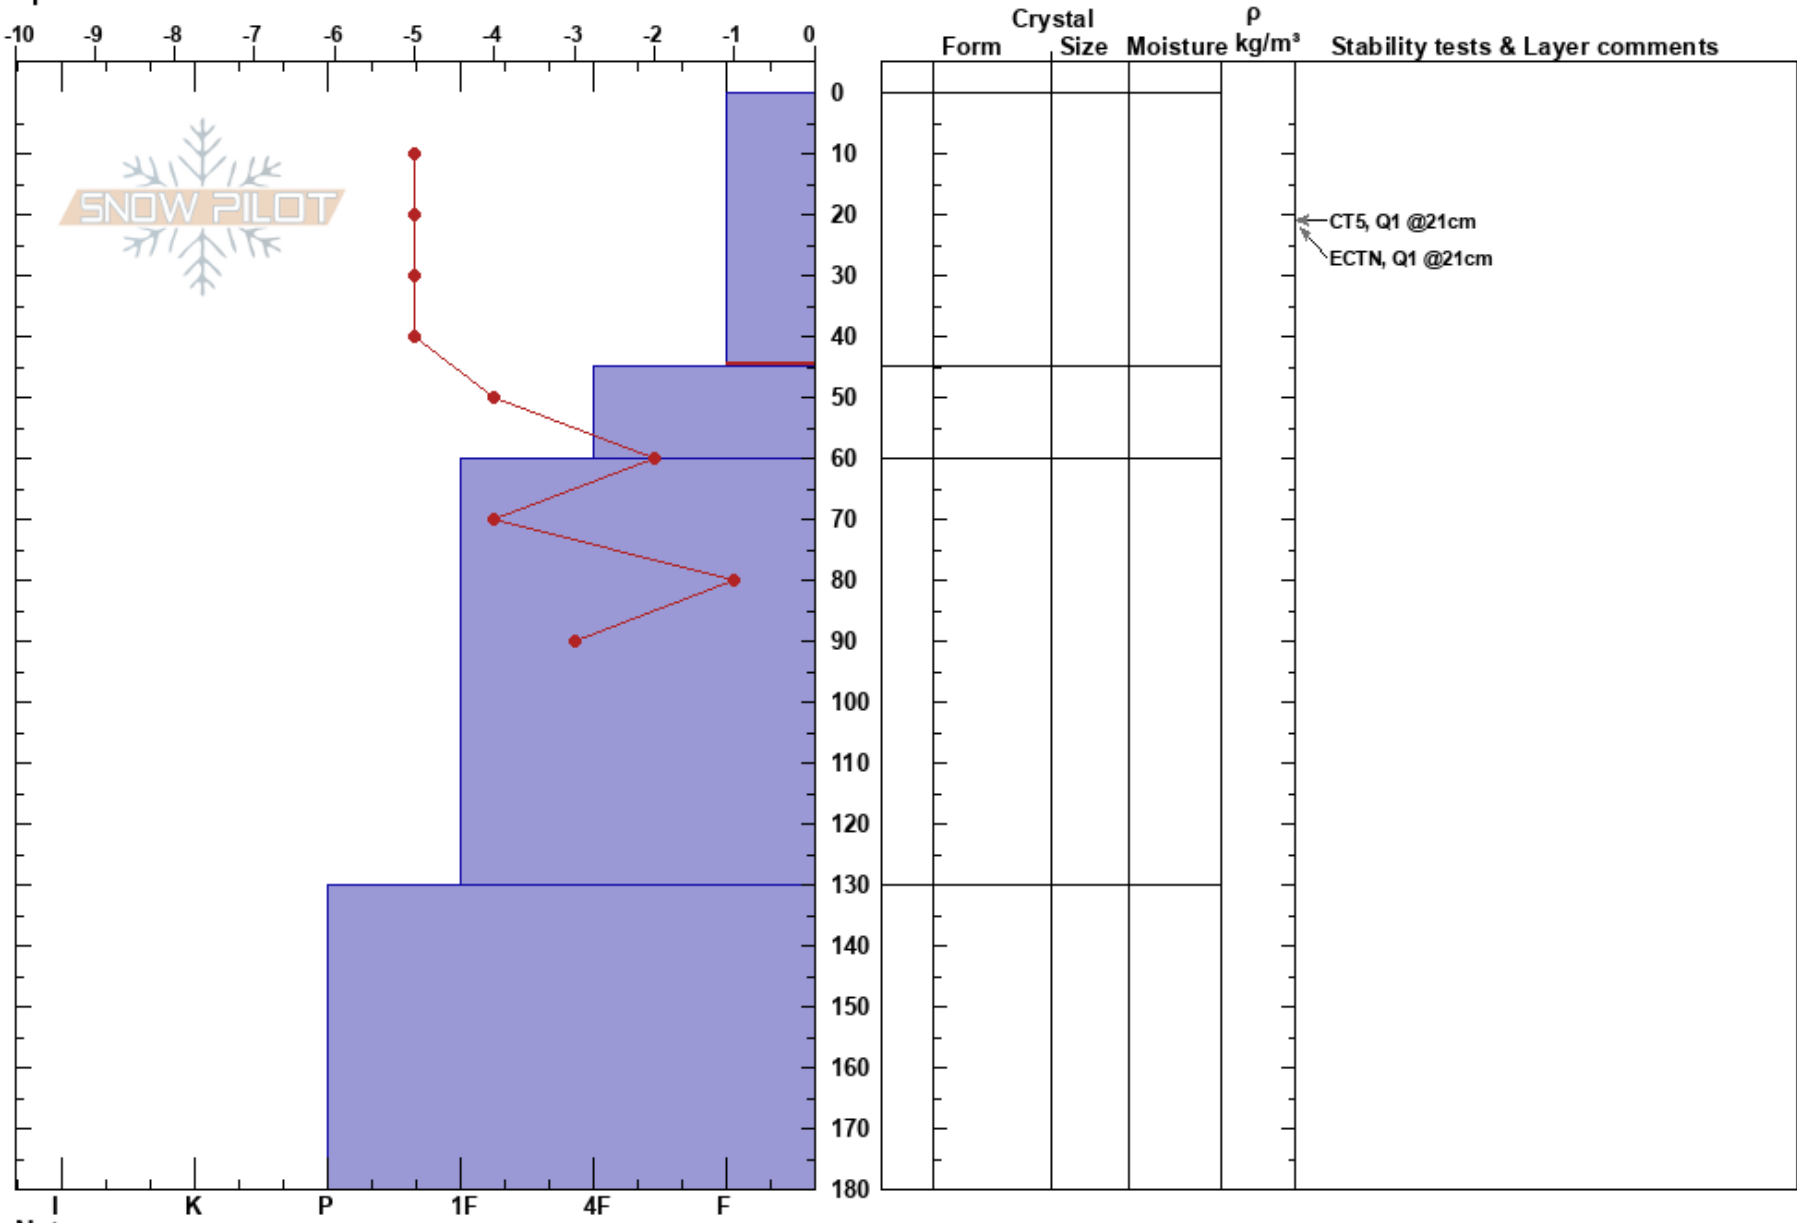

Boreal Ridge snow park  
 Castle Peak Area  
 CA  
 Elevation: 7250 ft  
 Aspect: NE  
 Specifics:

Kevin Mecham  
 02/23/2017 - 2:00pm  
 Co-ord:  
 Slope Angle: 27°  
 Wind Loading: previous

Stability: Good  
 Air Temperature: -5°C  
 Sky Cover: BKN  
 Precipitation: S-1  
 Wind: Calm

PS: 30  
 0-45cm: Problematic layer

Notes: Occasional snow flurries.