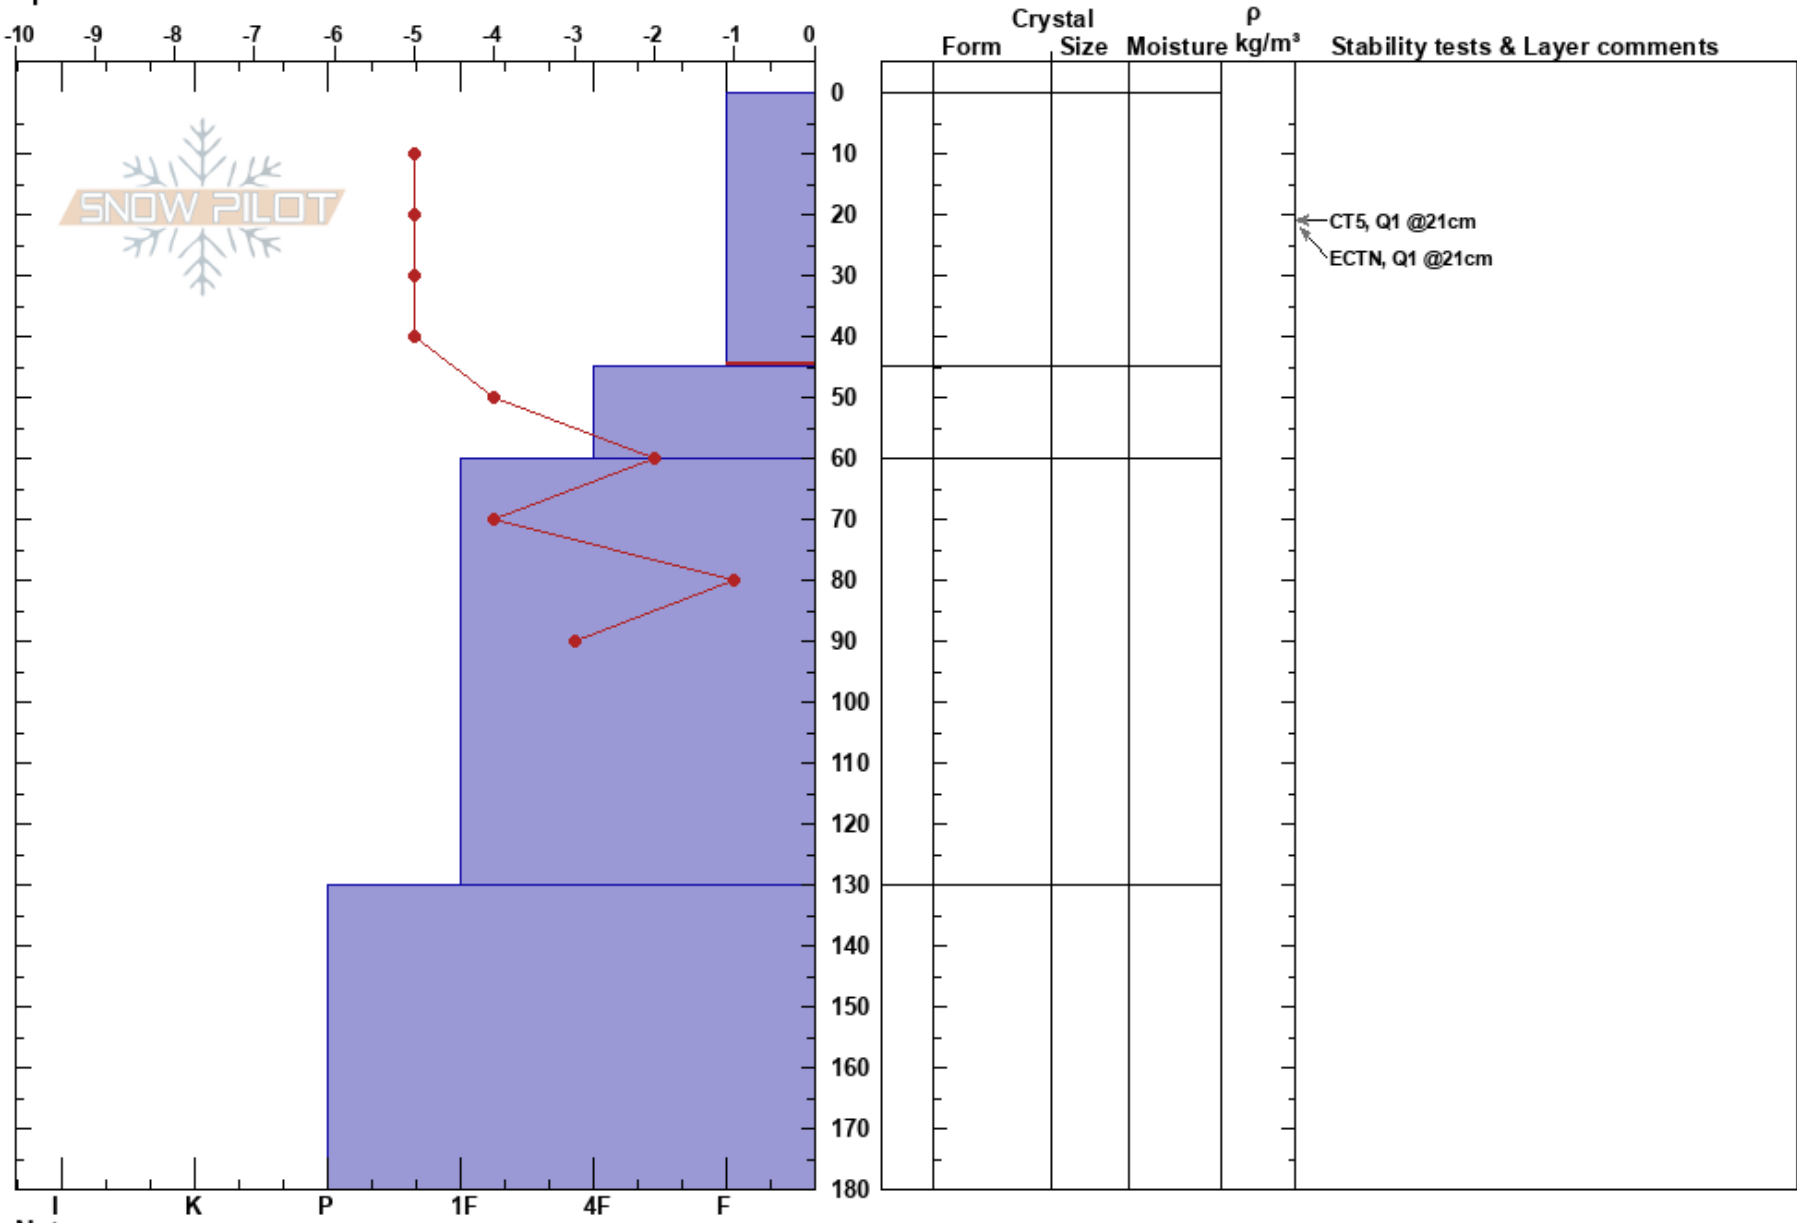

Boreal Ridge snow park
 Castle Peak Area
 CA
 Elevation: 7250 ft
 Aspect: NE
 Specifics:

Kevin Mecham
 02/23/2017 - 2:00pm
 Co-ord:
 Slope Angle: 27°
 Wind Loading: previous

Stability: Good
 Air Temperature: -5°C
 Sky Cover: BKN
 Precipitation: S-1
 Wind: Calm

PS: 30
 0-45cm: Problematic layer

Notes: Occasional snow flurries.