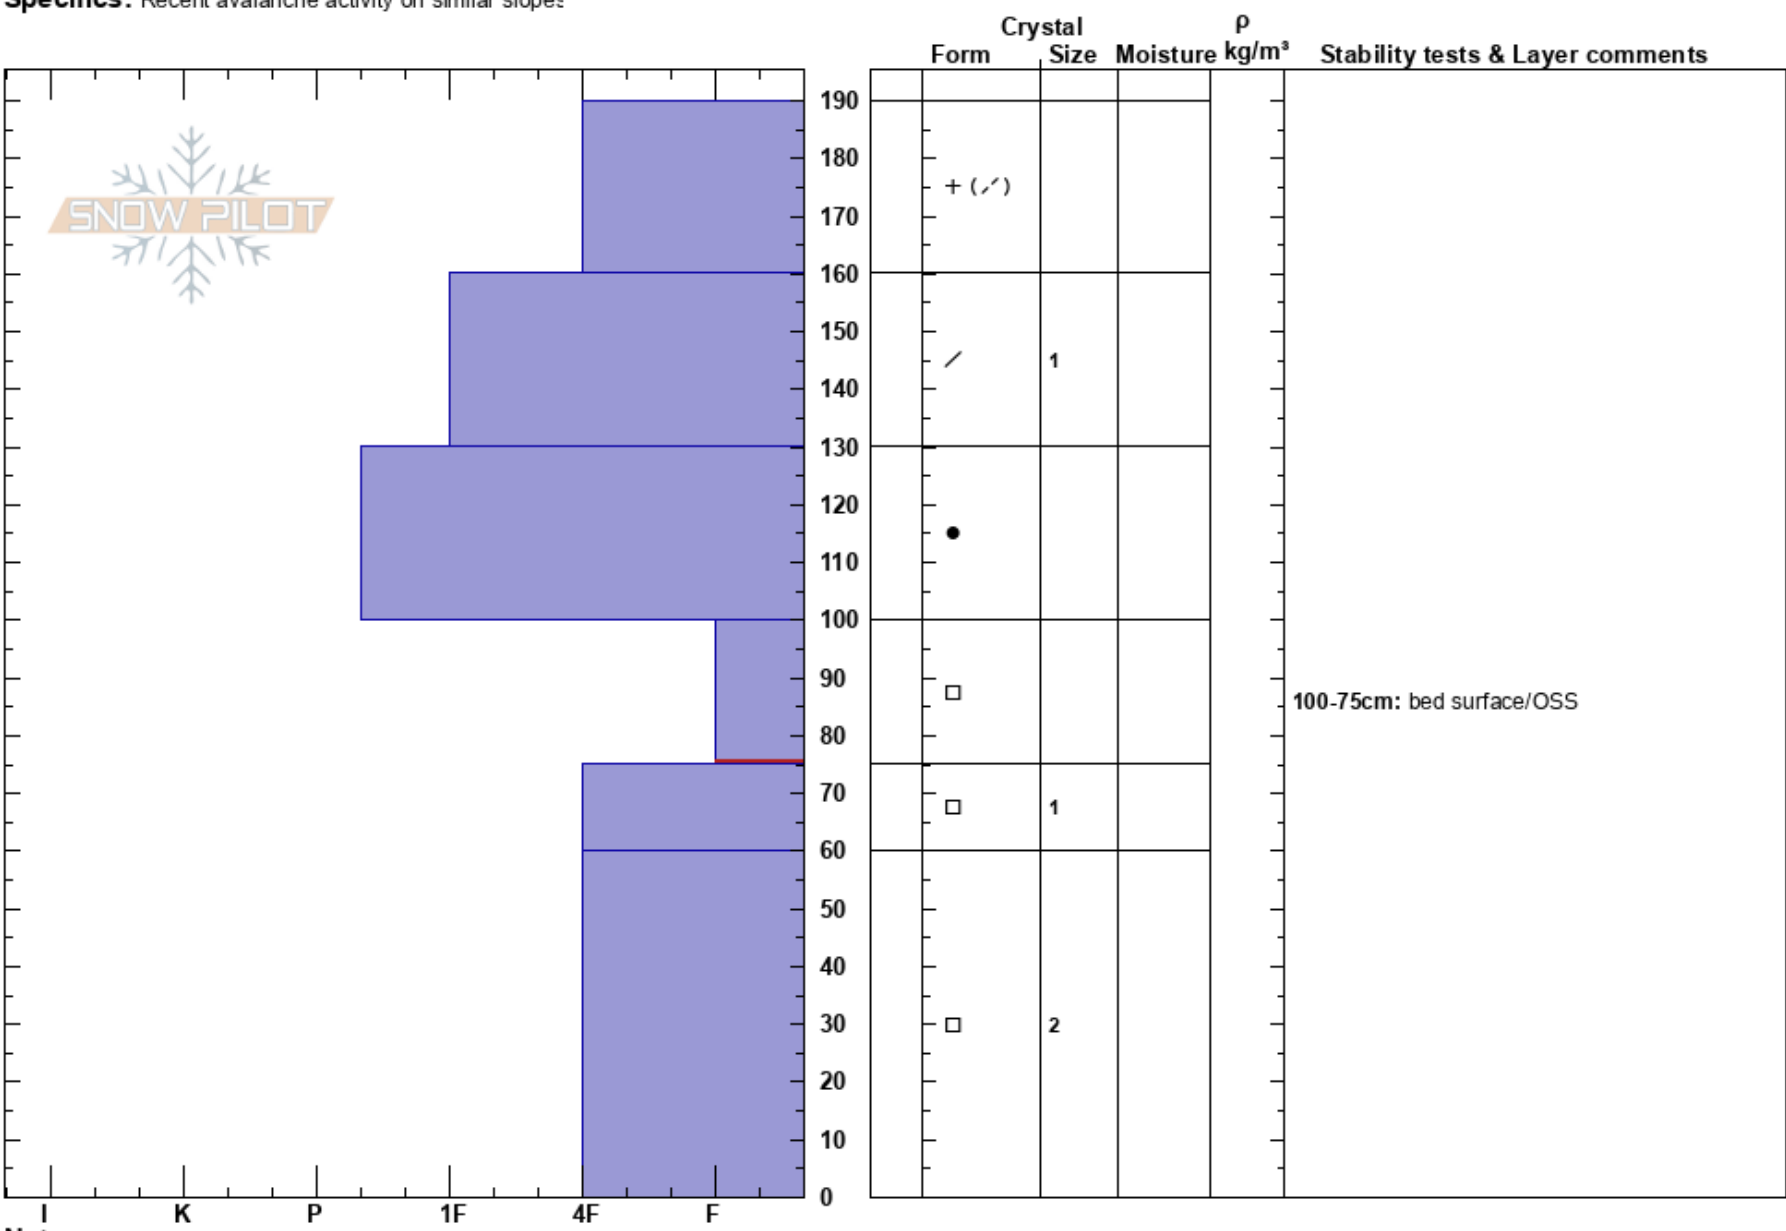

Needle Dick
 Park Range
 CO
Elevation: 10281 ft
Aspect: NW
Specifics: Recent avalanche activity on similar slopes

Eric Deering
 01/20/2020 - 10:00am
Co-ord: 40.55175N, -106.72780W
Slope Angle: 40°
Wind Loading: previous

Stability: Good
Air Temperature: 20°F
Sky Cover: FEW
Precipitation: NO
Wind: W Calm

HS: 190
Layer Notes:
 100-75cm: bed surface/OSS
 100-75cm: Problematic layer

Notes: Crown profile from slide on 1/19/20