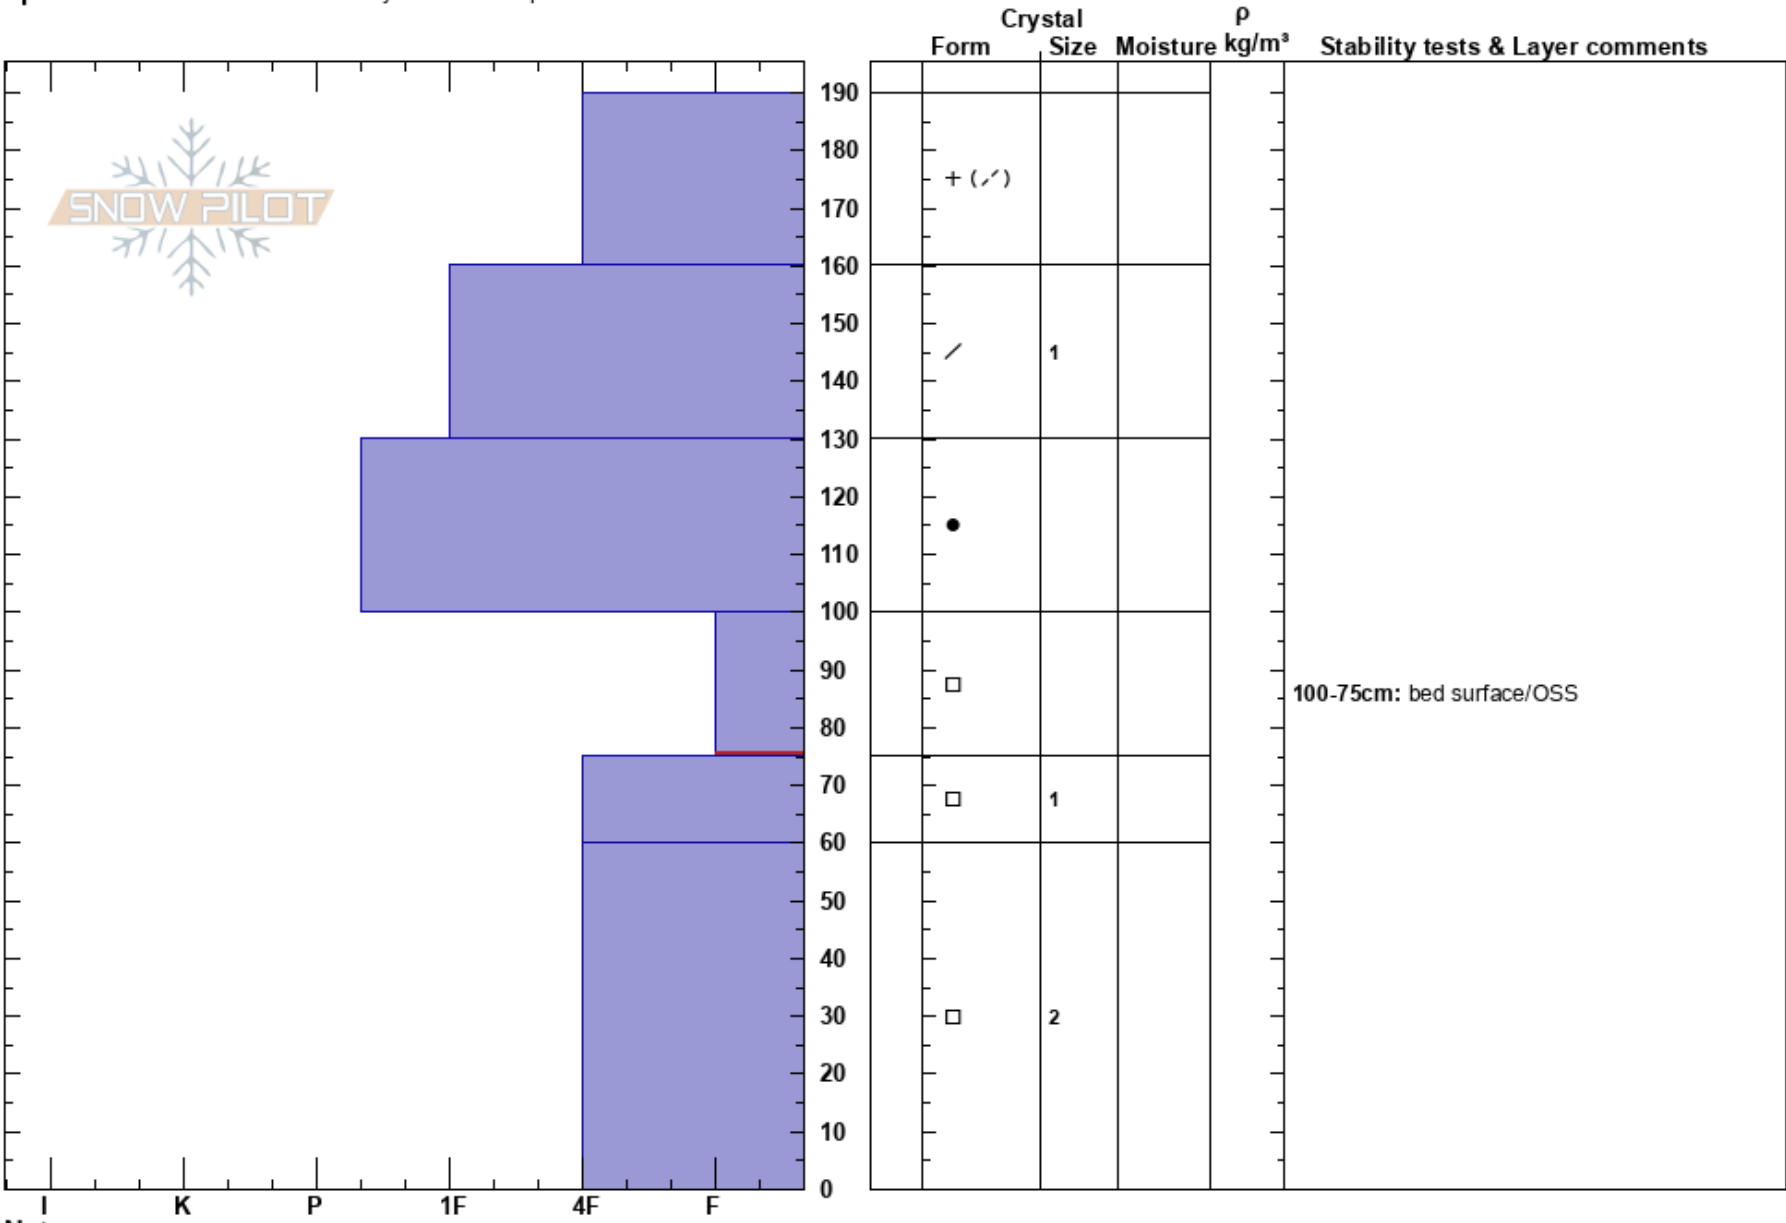

Needle Dick
 Park Range
 CO
 Elevation: 10281 ft
 Aspect: NW
 Specifics: Recent avalanche activity on similar slopes

Eric Deering
 01/20/2020 - 10:00am
 Co-ord: 40.55175N, -106.72780W
 Slope Angle: 40°
 Wind Loading: previous

Stability: Good
 Air Temperature: 20°F
 Sky Cover: FEW
 Precipitation: NO
 Wind: W Calm

HS: 190
 100-75cm: bed surface/OSS
 100-75cm: Problematic layer

Notes: Crown profile from slide on 1/19/20