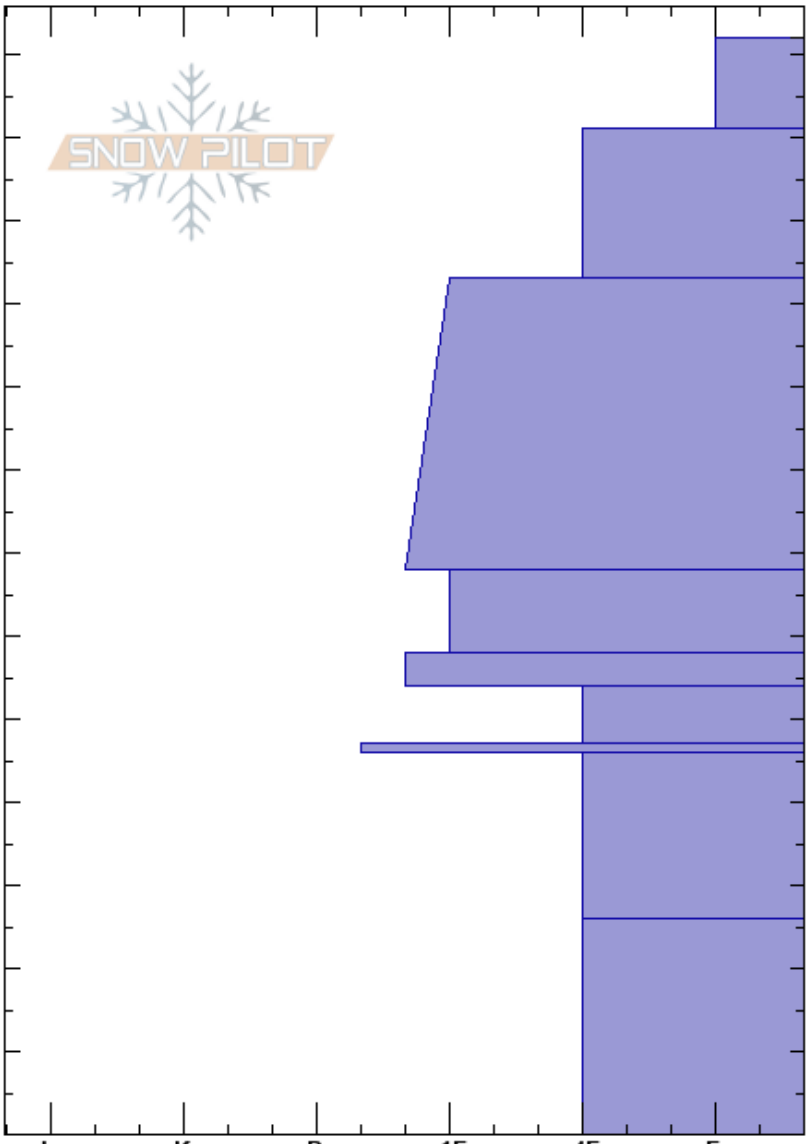

Coldsmoke
 Uinta Range
 UT
 Elevation: 10700 ft
 Aspect: 20°
 Specifics:

Jason Boyer
 01/20/2020 - 1:00pm
 Co-ord: 40.84520N, -111.01690W
 Slope Angle: 34°
 Wind Loading: previous

Stability:
 Air Temperature:
 Sky Cover: OVC
 Precipitation: NO
 Wind: SE Moderate

HS:132
 PF:40 54-47cm:Problematic layer
 PS:25

Height (cm)	Crystal		Moisture	ρ kg/m ³	Stability tests & Layer comments
	Form	Size			
132	/	0.3-1			
120	/	0.5			←ECTN13 @116cm
110	/	0.5			←ECTN16 @111cm
100	/	0.3-0.5			
90	/	0.3-0.5			
80	/	0.3-0.5			
70	/	0.3-0.5			
60	/	0.3-0.5			
55	⊙(●)	(0.3)			←ECTP21 @54cm on FCxr 1mm
50	⊖	0.5-1			
45	⊙				
40	⊖	1-1.5			
30	⊖	1-1.5			
20	⊖	1-2			
10	⊖	1-2			
0					