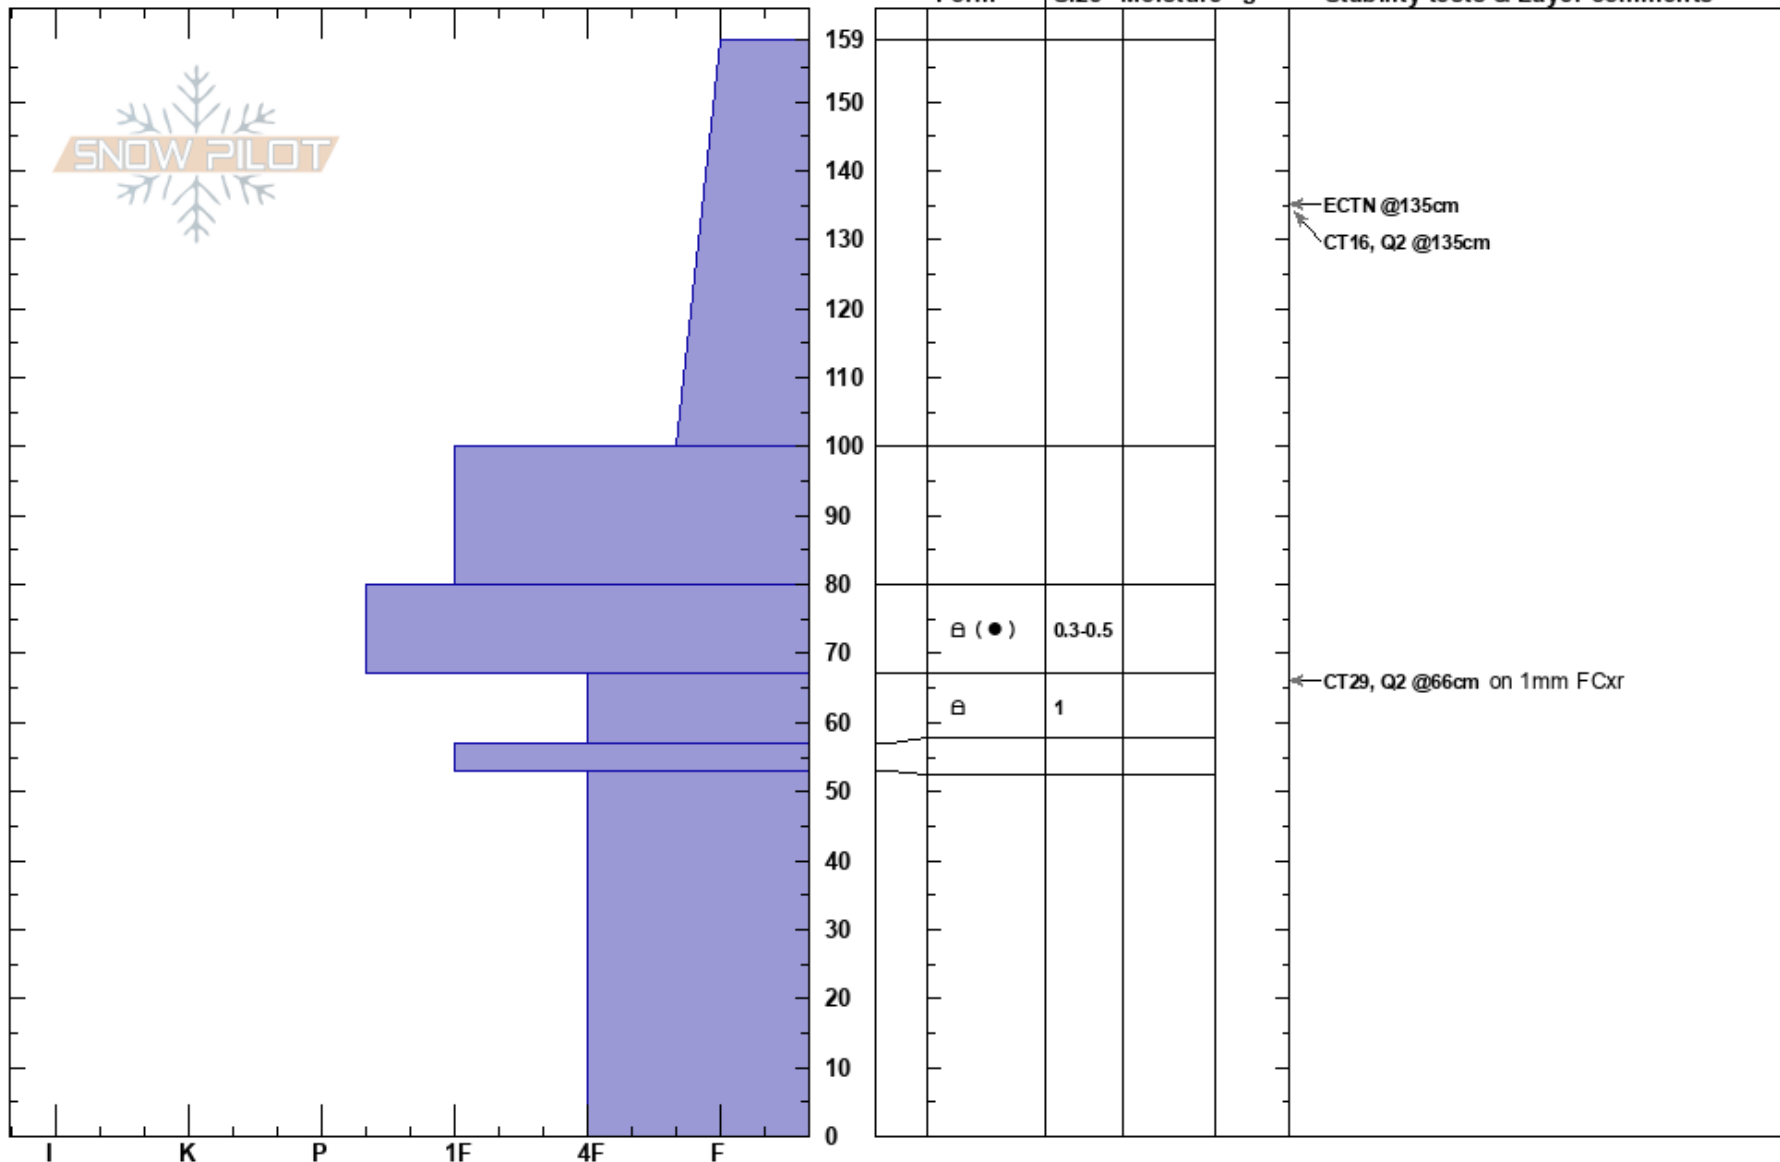

Big Kahuna  
 Uinta Range  
 UT  
 Elevation: 10250 ft  
 Aspect: 88°

Jason Boyer  
 01/20/2020 - 10:10am  
 Co-ord: 40.83484N, -111.07060W  
 Slope Angle: 39°  
 Wind Loading: previous

Stability:  
 Air Temperature: HS:159 PF:40 67-57cm:Problematic layer  
 Sky Cover: BKN PS: 15  
 Precipitation: NO  
 Wind: SE Light Breeze

Specifics: Recent avalanche activity on similar slopes; We skied slope

Notes: