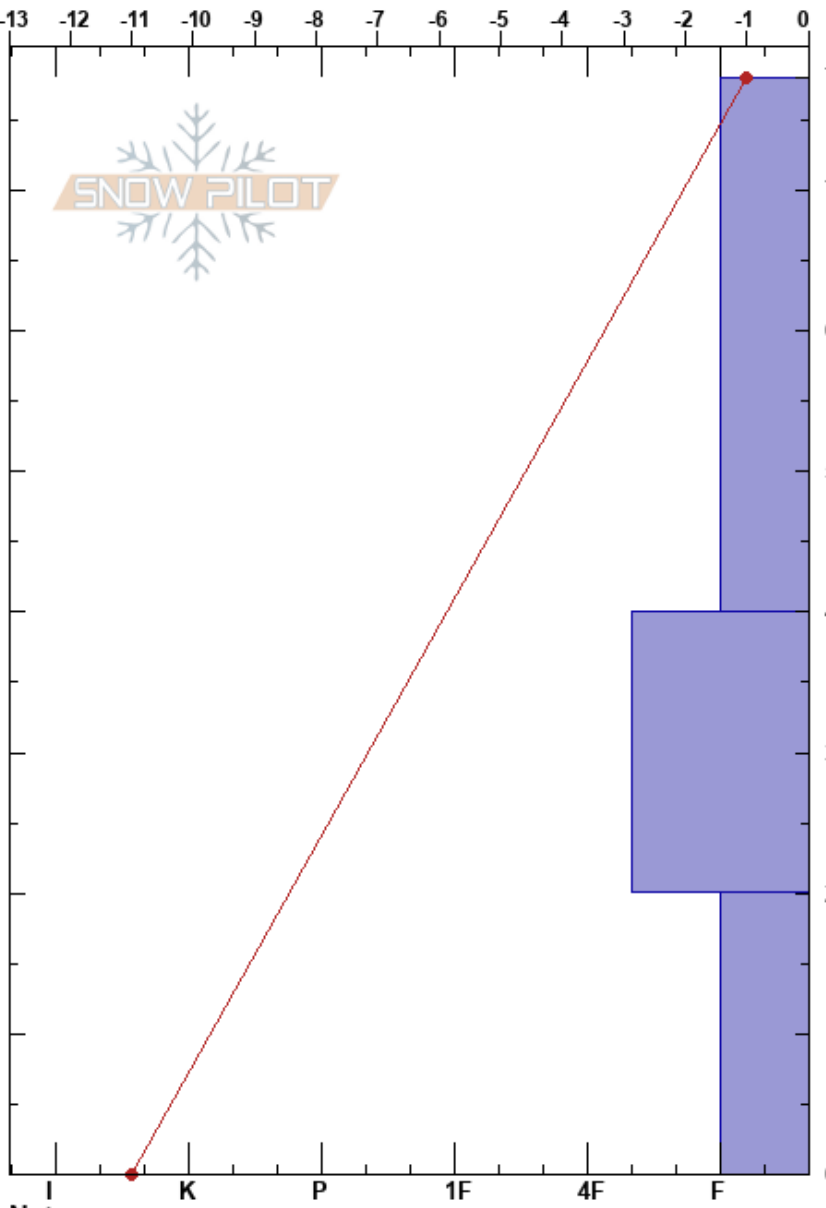

Taylor Park
 Taylor Park
 CO
 Elevation: 9532 ft
 Aspect:

SOAMS Army
 01/16/2020 - 11:00am
 Co-ord: 13S 362399E 4297938N
 Slope Angle:
 Wind Loading: previous

Stability:
 Air Temperature: -5°C
 Sky Cover: OVC
 Precipitation: NO
 Wind:
 HS:78
 PF:78
 PS:35
 Layer Notes:
 40-20cm: Problematic layer

Specifics: Recent avalanche activity on different slopes

Form	Crystal		ρ kg/m ³	Stability tests & Layer comments
	Size	Moisture		
□ (□)				
⊖				
^				

CTN
 ECTX

Notes: Conducted by SOAMS
 CT, SW, JG