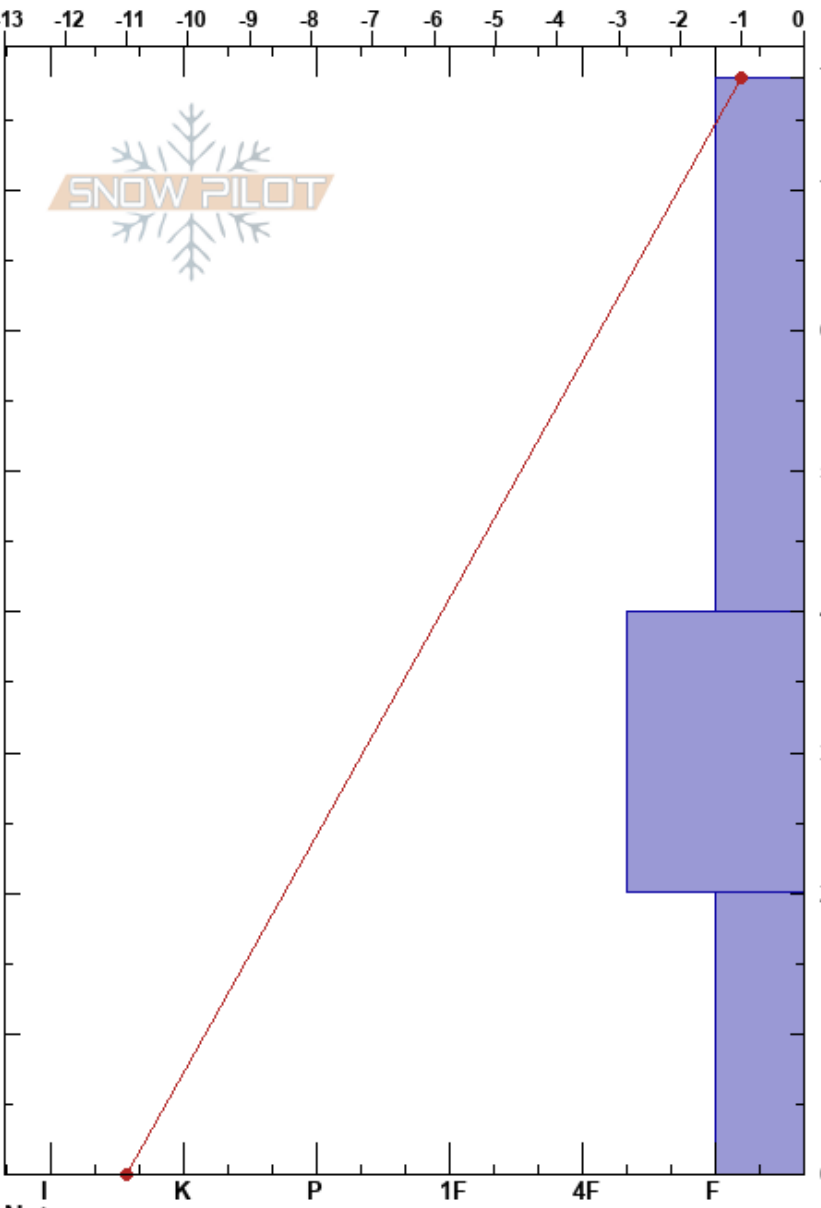

Taylor Park  
 Taylor Park  
 CO  
 Elevation: 9532 ft  
 Aspect:

SOAMS Army  
 01/16/2020 - 11:00am  
 Co-ord: 13S 362399E 4297938N  
 Slope Angle:  
 Wind Loading: previous

Stability:  
 Air Temperature: -5°C  
 Sky Cover: OVC  
 Precipitation: NO  
 Wind:  
 HS:78  
 PF:78  
 PS:35  
 Layer Notes:  
 40-20cm: Problematic layer

Specifics: Recent avalanche activity on different slopes

Form	Crystal		$\rho$ kg/m <sup>3</sup>	Stability tests & Layer comments
	Size	Moisture		
□ (□)				
⊖				
^				

Notes: Conducted by SOAMS  
 CT, SW, JG