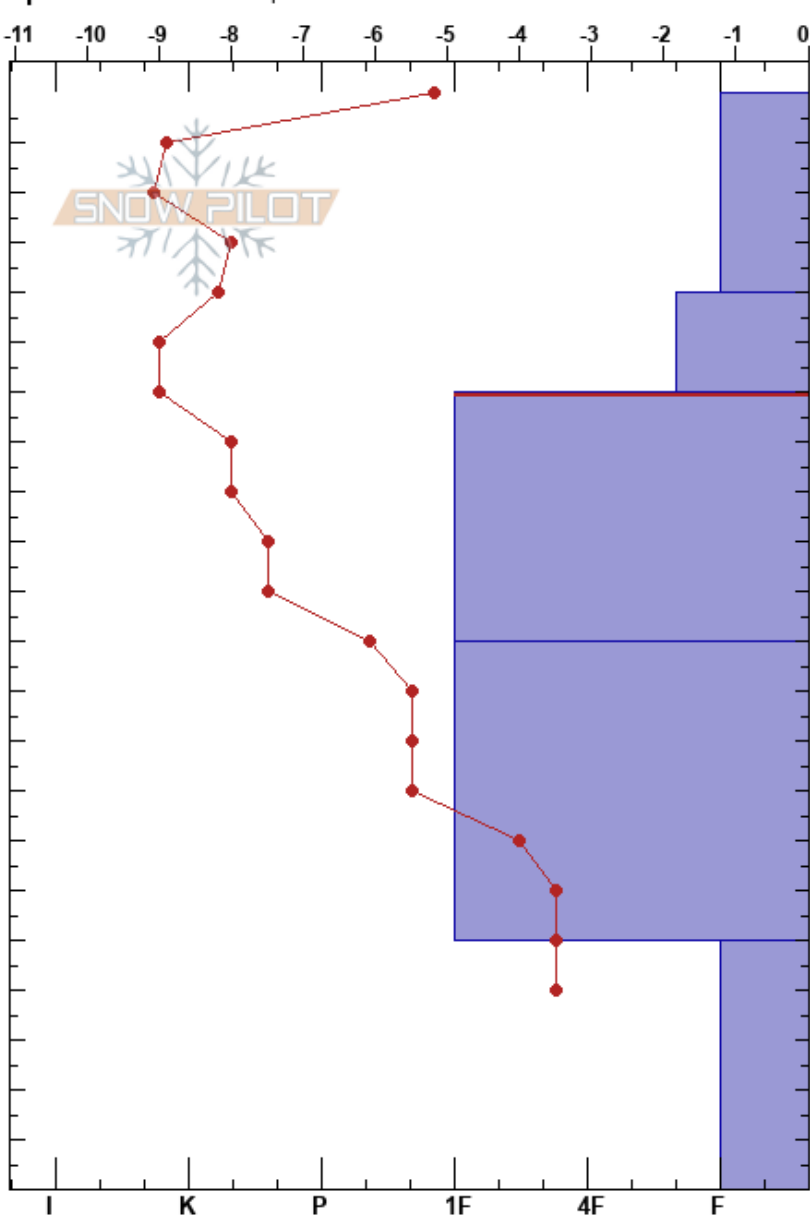

GTNP Shadow Peak 2/3
 Teton Range
 WY
 Elevation: 2859 m
 Aspect: NE
 Specifics: We skied slope

Karsten von Hoesslin
 01/09/2020 - 1:10pm
 Co-ord: 43.71633N, -110.77950E
 Slope Angle: 30°
 Wind Loading: no

Stability: Very Good
 Air Temperature: -9°C
 Sky Cover: BKN
 Precipitation: S-1
 Wind: SW Light Breeze

HS:220
 PF:50
 PS:20
 60-110cm: Problematic layer
 170-220cm: Basal Facets

Form	Crystal		Moisture	ρ kg/m ³	Stability tests & Layer comments
	Size				
*	3				
*	2-3	D			← ECTN5 @20cm
*	(/)	1-2	D		← CT5, SC @36cm ← CT10, SC @40cm ← PST137/150 (Arr) @55cm
⊖	1-2	D			← CT21, SC @100cm
□	1-2	D			
□	3-5	D			170-220cm: Basal Facets

Notes: Treed area with ideal spacing. No wind loading. Grass found.