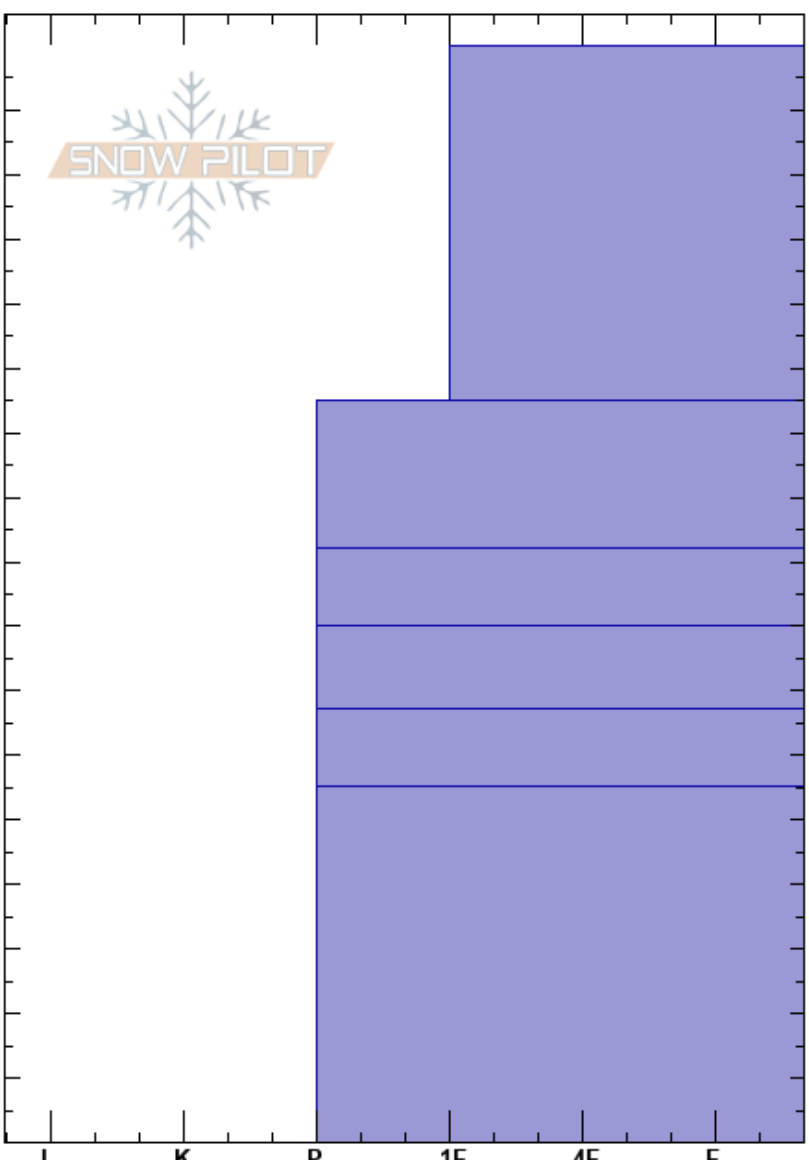

Malyo 2nd Terrace W
 Rila
 Bulgaria
Elevation: 2220 m
Aspect: W
Specifics: Poor pit location

Petar Raykov
 19/01/2020 - 12:00
Co-ord: 42.17830N, 23.37384E
Slope Angle: 28°
Wind Loading: previous

Stability:
Air Temperature: -5°C
Sky Cover: CLR
Precipitation: NO
Wind: Calm

HS:170 **Layer Notes:**

Depth (cm)	Crystal		Moisture	ρ kg/m ³	Stability tests & Layer comments
	Form	Size			
0					
10					
20					
30					
40					
50					
60					← CT27, Q3 @55cm
70					
80					
90					
100					
110					
120					
130					
140					
150					
160					
170					