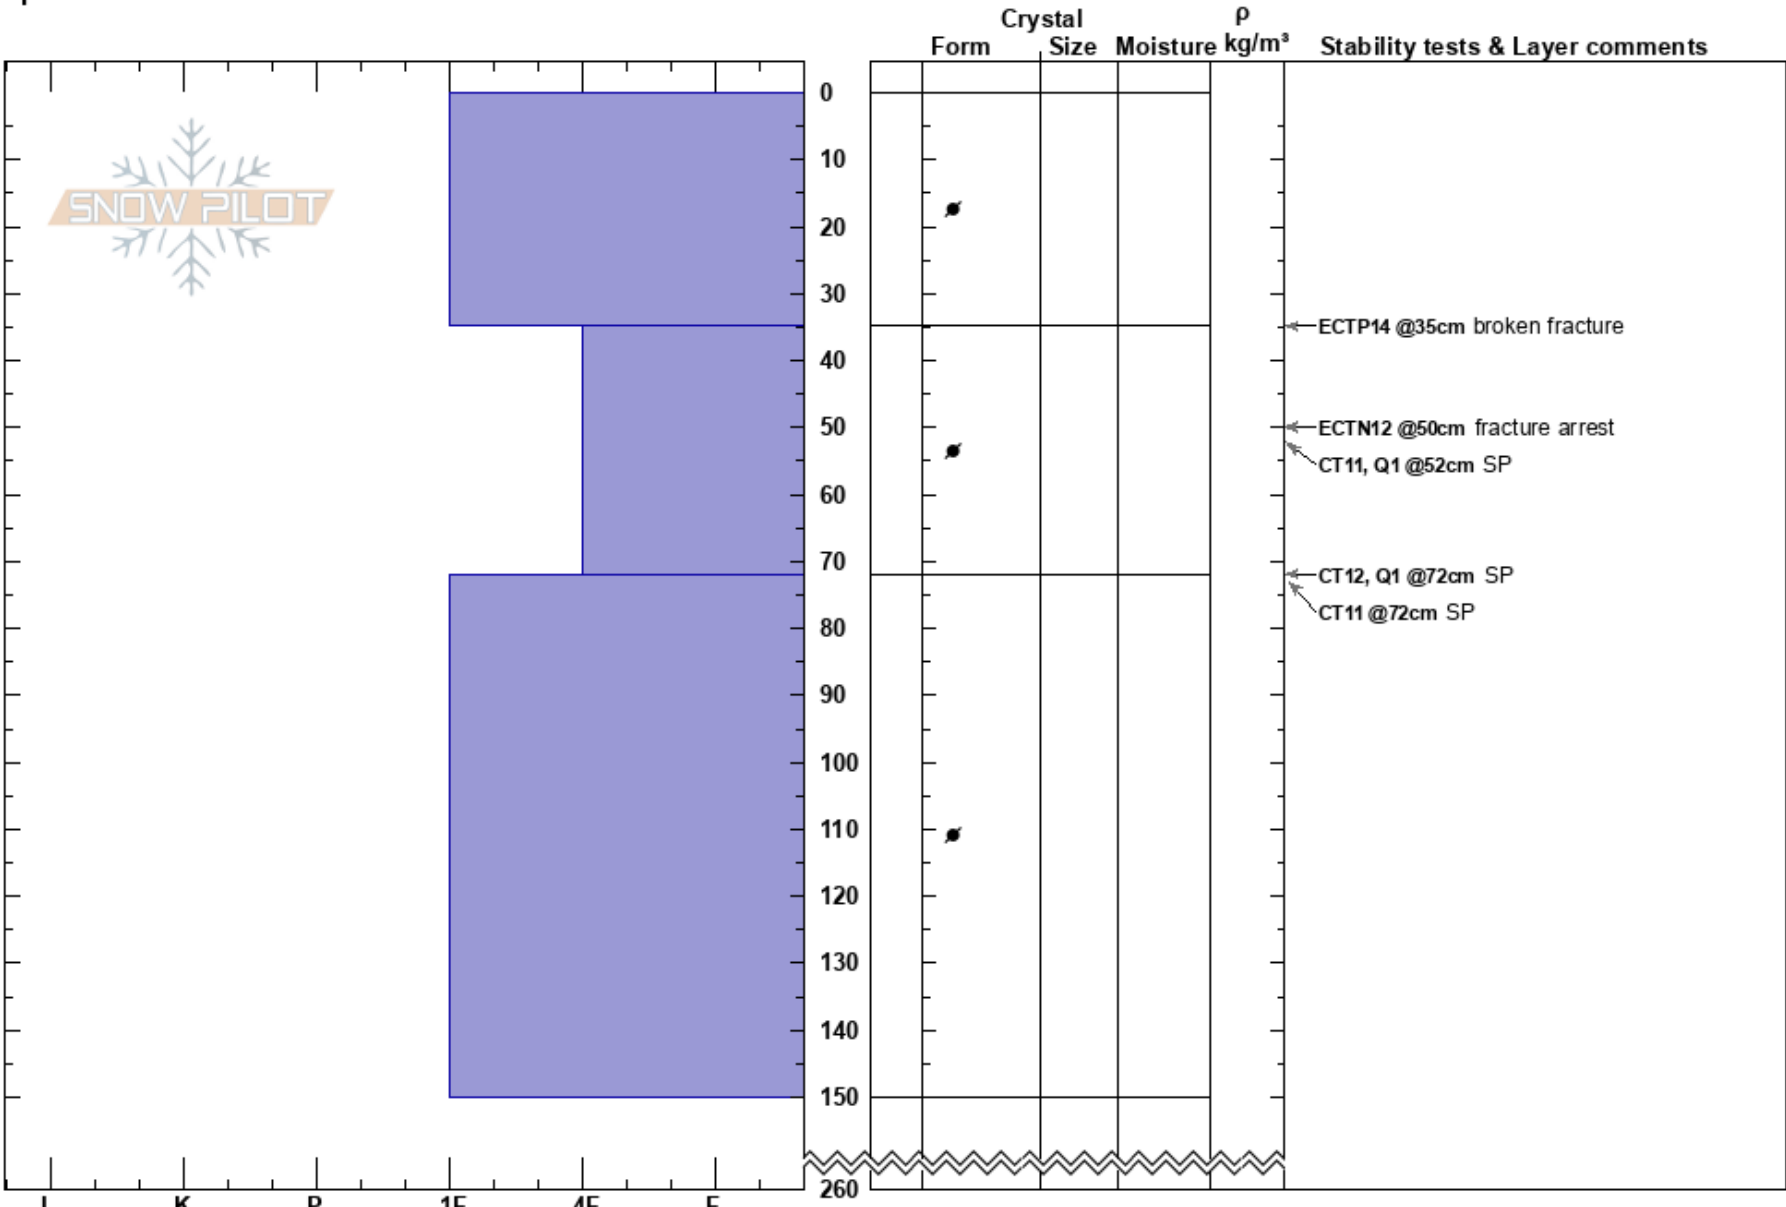

Old Ski Bowl Right  
 Mt. Shasta  
 CA  
 Elevation: 8963 ft  
 Aspect: 170°  
 Specifics:

Ryan Sorenson  
 01/19/2020 - 12:00pm  
 Co-ord: 41.37472N, -122.19955W  
 Slope Angle: 30°  
 Wind Loading: previous

Stability: **HS:260**  
 Air Temperature: 1°C PF:46 35-72cm:Problematic layer  
 Sky Cover: SCT  
 Precipitation: NO  
 Wind: NW Light Breeze

Notes: