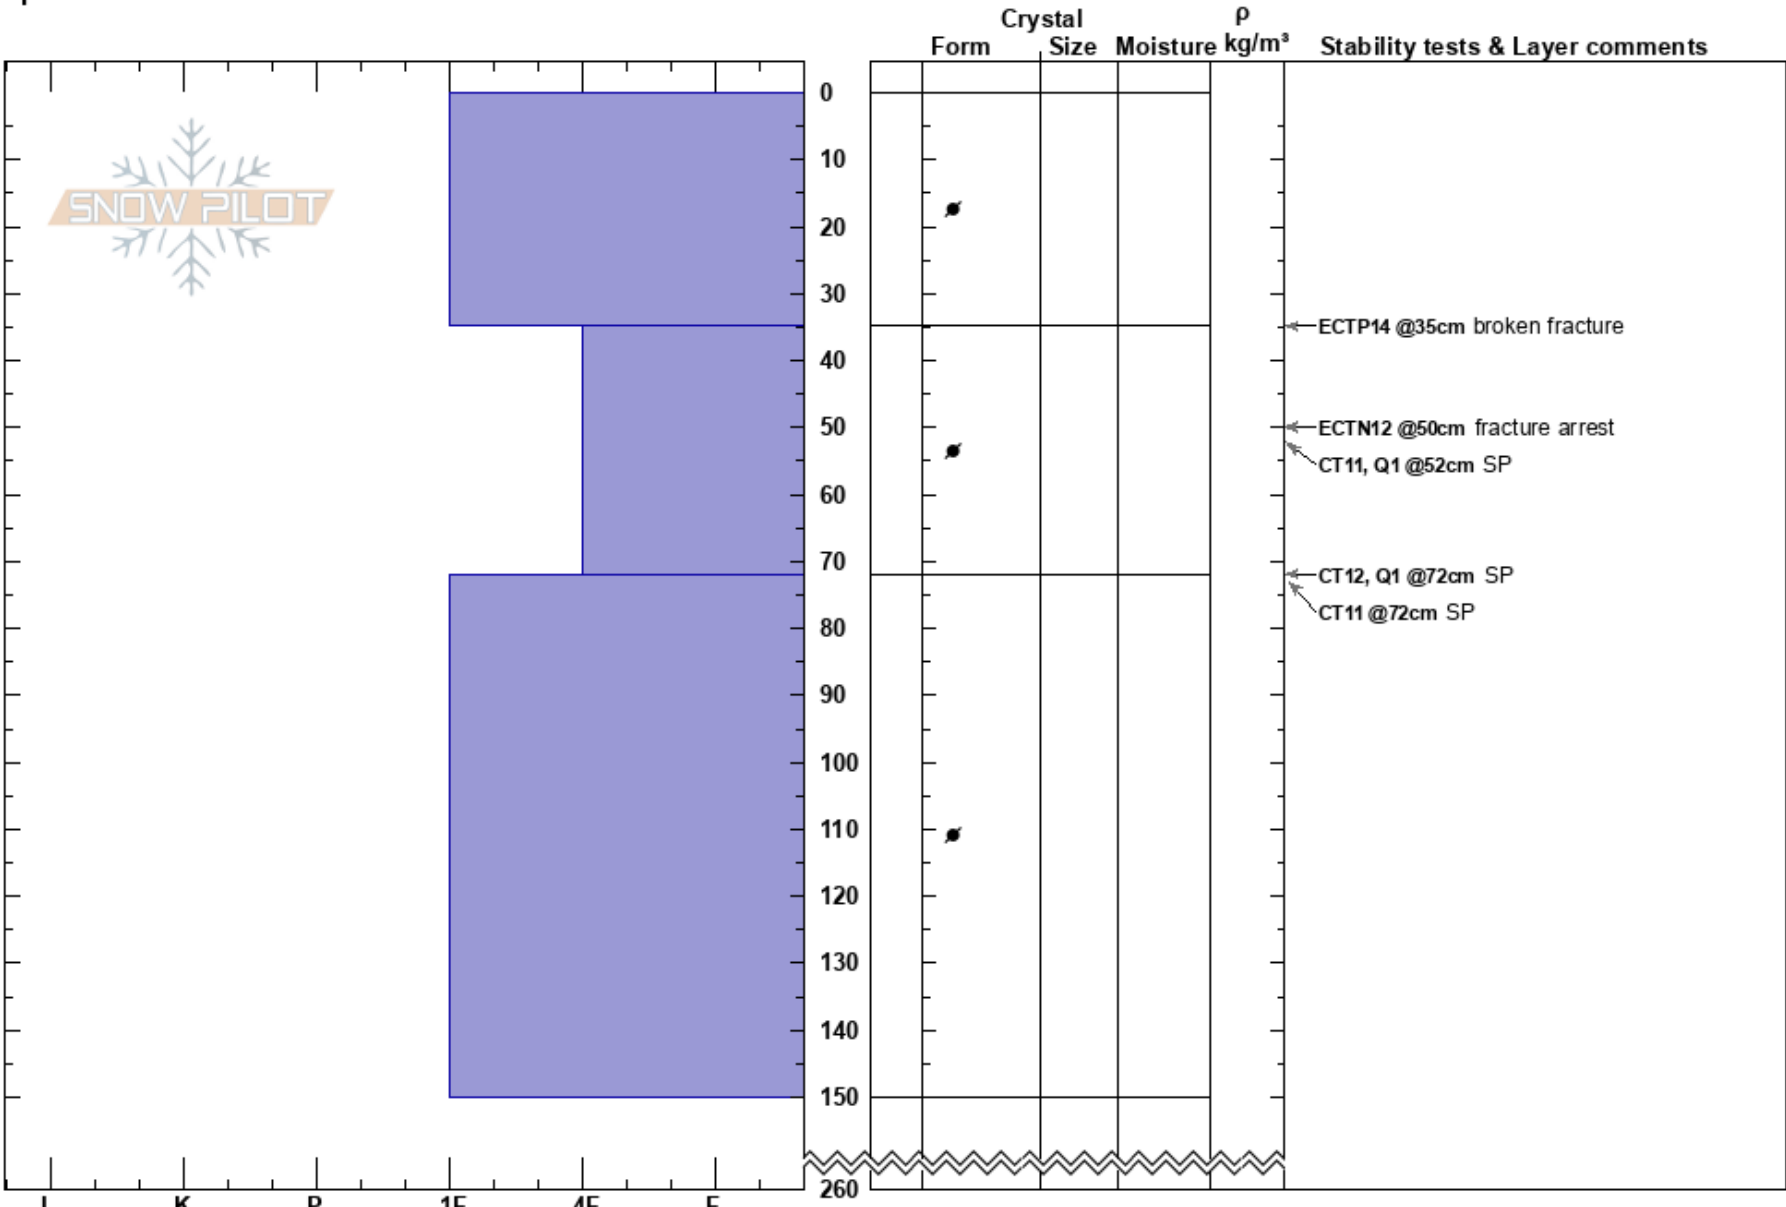

Old Ski Bowl Right
 Mt. Shasta
 CA
 Elevation: 8963 ft
 Aspect: 170°
 Specifics:

Ryan Sorenson
 01/19/2020 - 12:00pm
 Co-ord: 41.37472N, -122.19955W
 Slope Angle: 30°
 Wind Loading: previous

Stability: **HS:260**
 Air Temperature: 1°C PF:46 35-72cm:Problematic layer
 Sky Cover: SCT
 Precipitation: NO
 Wind: NW Light Breeze

Notes: I K P 1F 4F F