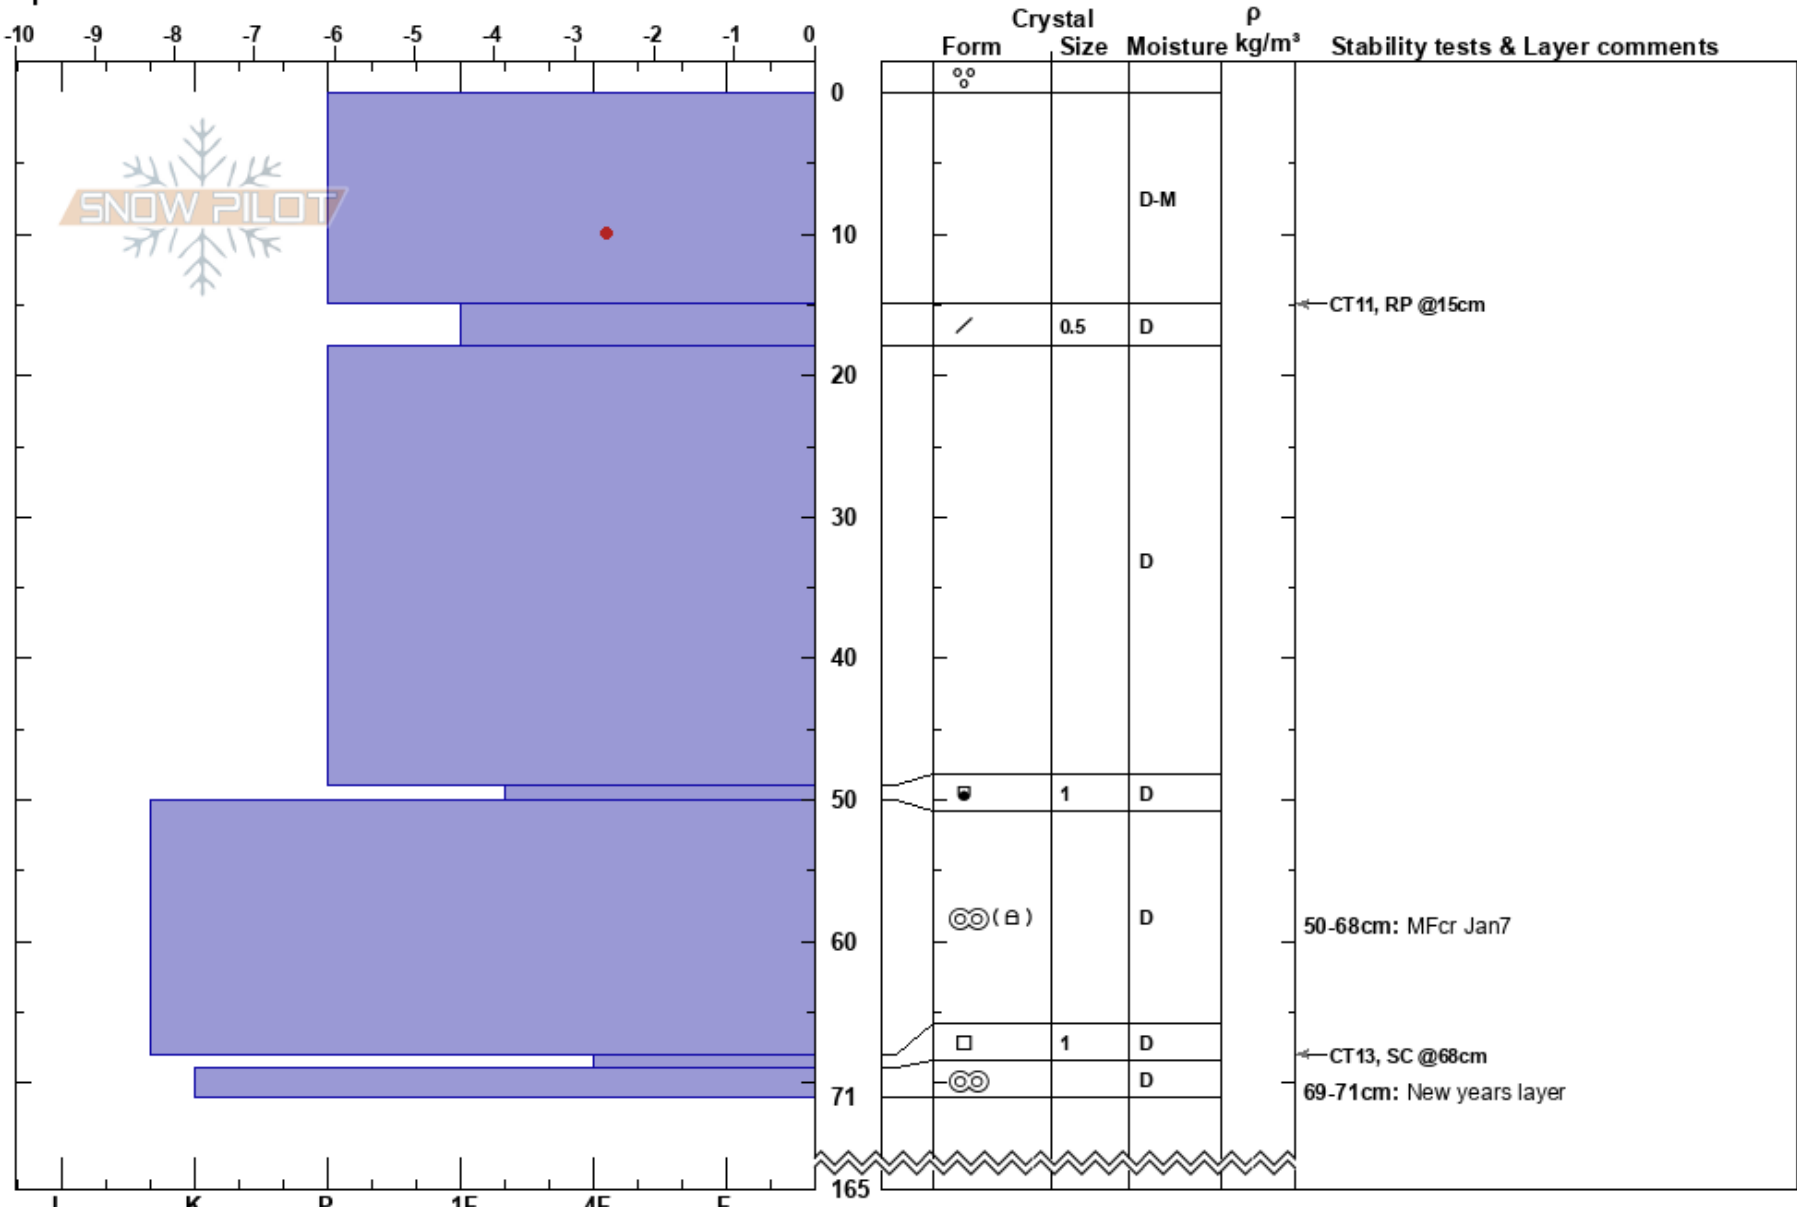

Vallientjahke TL
 Gardfjället
 Sweden
Elevation: 801 m
Aspect: NE
Specifics:

Stefan Lundin
 20/01/2020 - 12:00
Co-ord: 65.38466N, 15.85713E
Slope Angle: 27°
Wind Loading: no

Stability:
Air Temperature: -0.7°C
Sky Cover: OVC
Precipitation: S1
Wind: NW Strong

HS: 165
PF: 5
Layer Notes:
 50-68cm: MFcr Jan7
 68-69cm: Problematic layer
 69-71cm: New years layer

Notes: