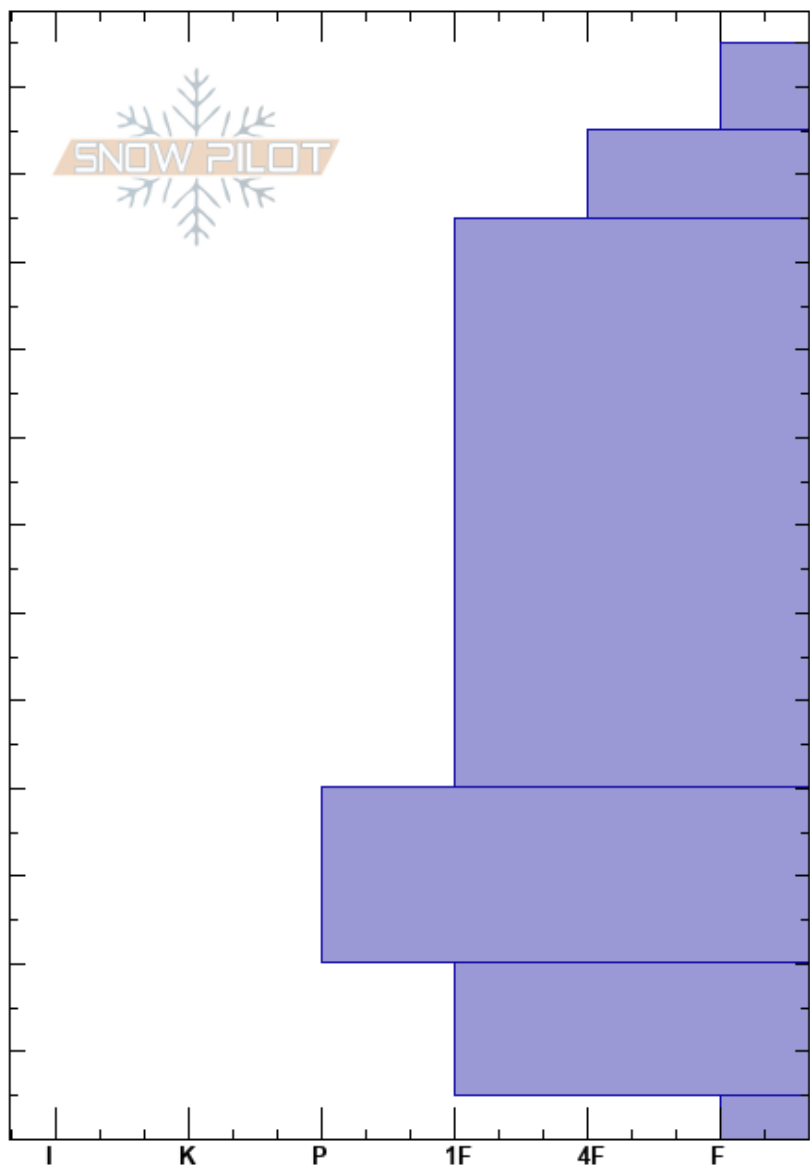

Malio 2nd Terasa N  
 Rila  
 Bulgaria  
 Elevation: 2350 m  
 Aspect: N  
 Specifics:

Dimitar Berov  
 19/01/2020 - 12:00  
 Co-ord: 42.17335N, 23.37357E  
 Slope Angle: 30°  
 Wind Loading:

Stability: **HS:125** **Layer Notes:**  
 Air Temperature: -4°C  
 Sky Cover: CLR  
 Precipitation: NO  
 Wind:

Height (cm)	Crystal		Moisture	$\rho$ kg/m <sup>3</sup>	Stability tests & Layer comments
	Form	Size			
125					
120					
115					← CT17, Q3 @115cm stable snowpack
110					
100					
90					← CT23, Q3 @90cm stable snowpack
80					
70					
60					
50					
40					
30					
20					
10					← CT27, Q3 @10cm stable snowpack
0					