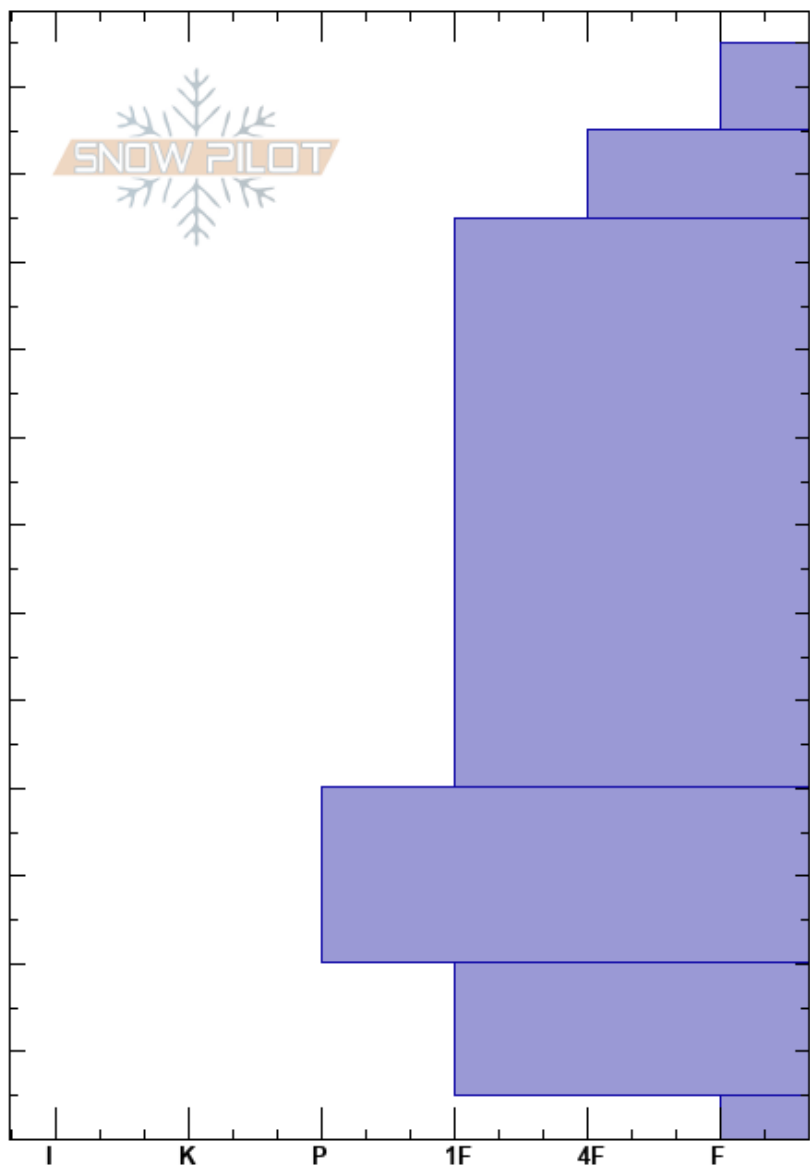

Malio 2nd Terasa N  
 Rila  
 Bulgaria  
 Elevation: 2350 m  
 Aspect: N  
 Specifics:

Dimitar Berov  
 19/01/2020 - 12:00  
 Co-ord: 42.17335N, 23.37357E  
 Slope Angle: 30°  
 Wind Loading:

Stability:  
 Air Temperature: -4°C  
 Sky Cover: CLR  
 Precipitation: NO  
 Wind:

HS:125

Layer Notes:

Height (cm)	Crystal		Moisture	$\rho$ kg/m <sup>3</sup>	Stability tests & Layer comments
	Form	Size			
125					
120					
115					← CT17, Q3 @115cm stable snowpack
110					
100					
90					← CT23, Q3 @90cm stable snowpack
80					
70					
60					
50					
40					
30					
20					
10					← CT27, Q3 @10cm stable snowpack
0					