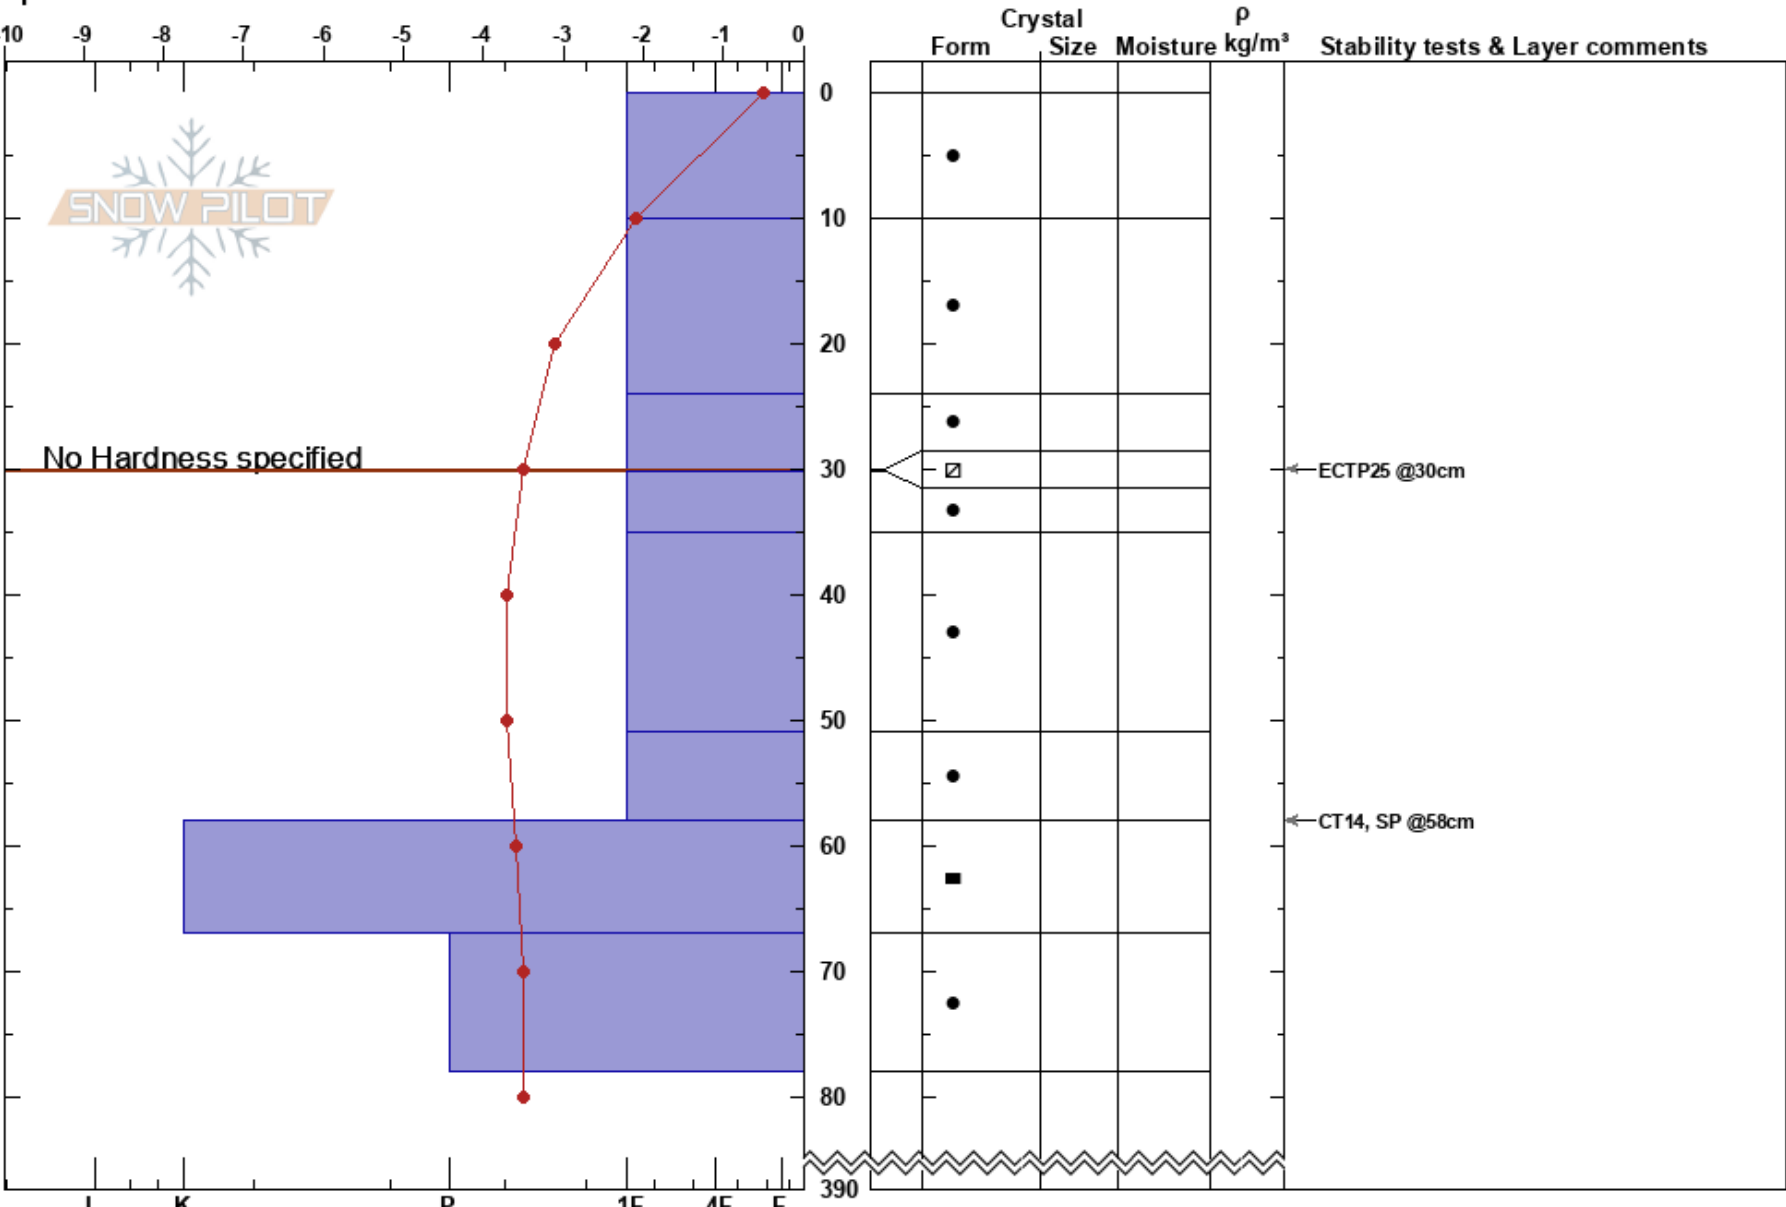

200120  
 Södra Jämtland  
 Sweden  
 Elevation: 908 m  
 Aspect: E  
 Specifics:

Robie Islam  
 20/01/2020 - 10:15  
 Co-ord:  
 Slope Angle: 32°  
 Wind Loading:

Stability:  
 Air Temperature: 1.3°C  
 Sky Cover: OVC  
 Precipitation: RL  
 Wind: W Moderate

HS:390  
 PF:10  
 Layer Notes:

No Hardness specified

Notes: Mycket skarar mellan lager av runda