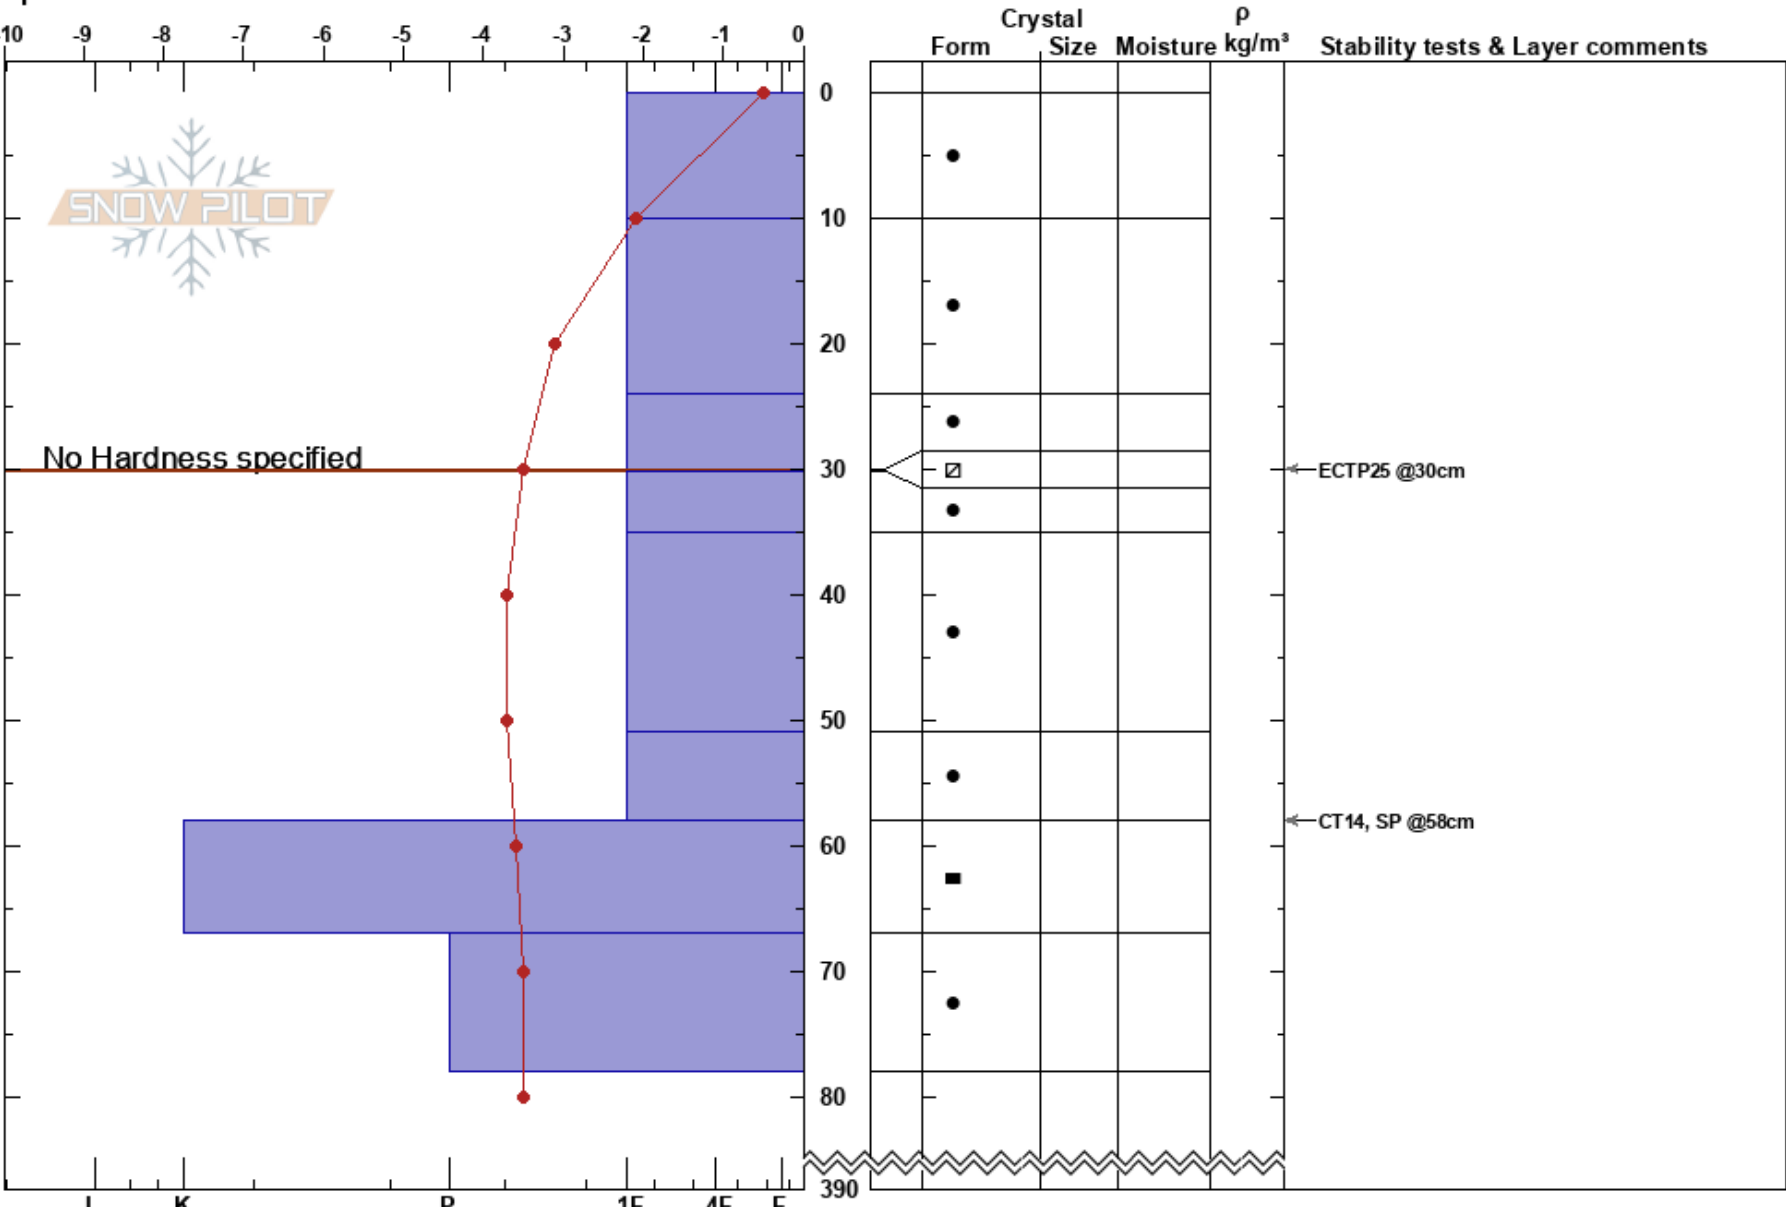

200120
 Södra Jämtland
 Sweden
 Elevation: 908 m
 Aspect: E
 Specifics:

Robie Islam
 20/01/2020 - 10:15
 Co-ord:
 Slope Angle: 32°
 Wind Loading:

Stability:
 Air Temperature: 1.3°C
 Sky Cover: OVC
 Precipitation: RL
 Wind: W Moderate

HS:390
 PF:10
 Layer Notes:

No Hardness specified

Notes: Mycket skarar mellan lager av runda