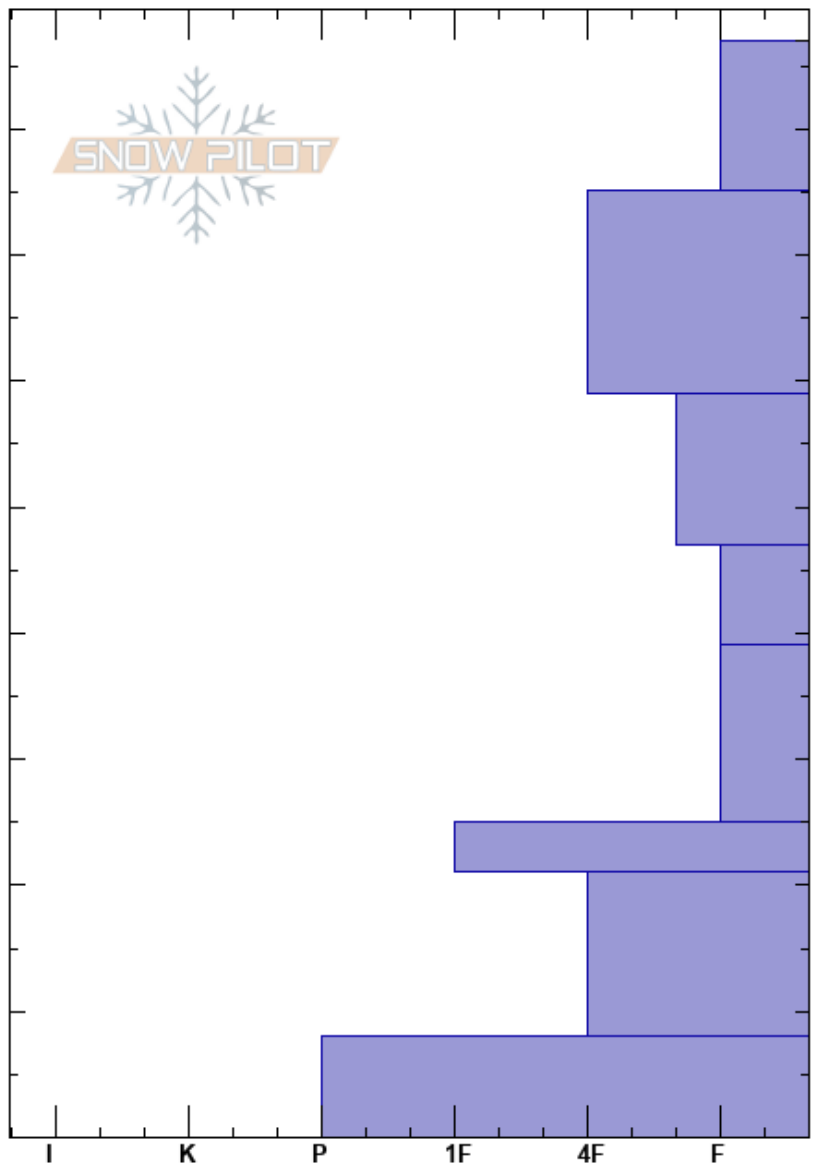

Bradley's Left
 Bridger Range
 MT
 Elevation: 7820 ft
 Aspect: NE
 Specifics:

Isaac Fleming
 01/19/2020 - 1:00pm
 Co-ord:
 Slope Angle: 32°
 Wind Loading:

Stability:
 Air Temperature: -4.5°C
 Sky Cover: FEW
 Precipitation: NO
 Wind: Calm
 HS:87
 PF:35
 PS: 15
 39-25cm: Problematic layer

Crystal Form	Crystal Size	Moisture	ρ kg/m ³	Stability tests & Layer comments
/	0.5			
/	0.5-1			
•	0.3-0.5			
•	1			
•	1			
□	2			
•	2-3			← ECTP16 @25cm
□	3			
⊙	0.5			

Notes: