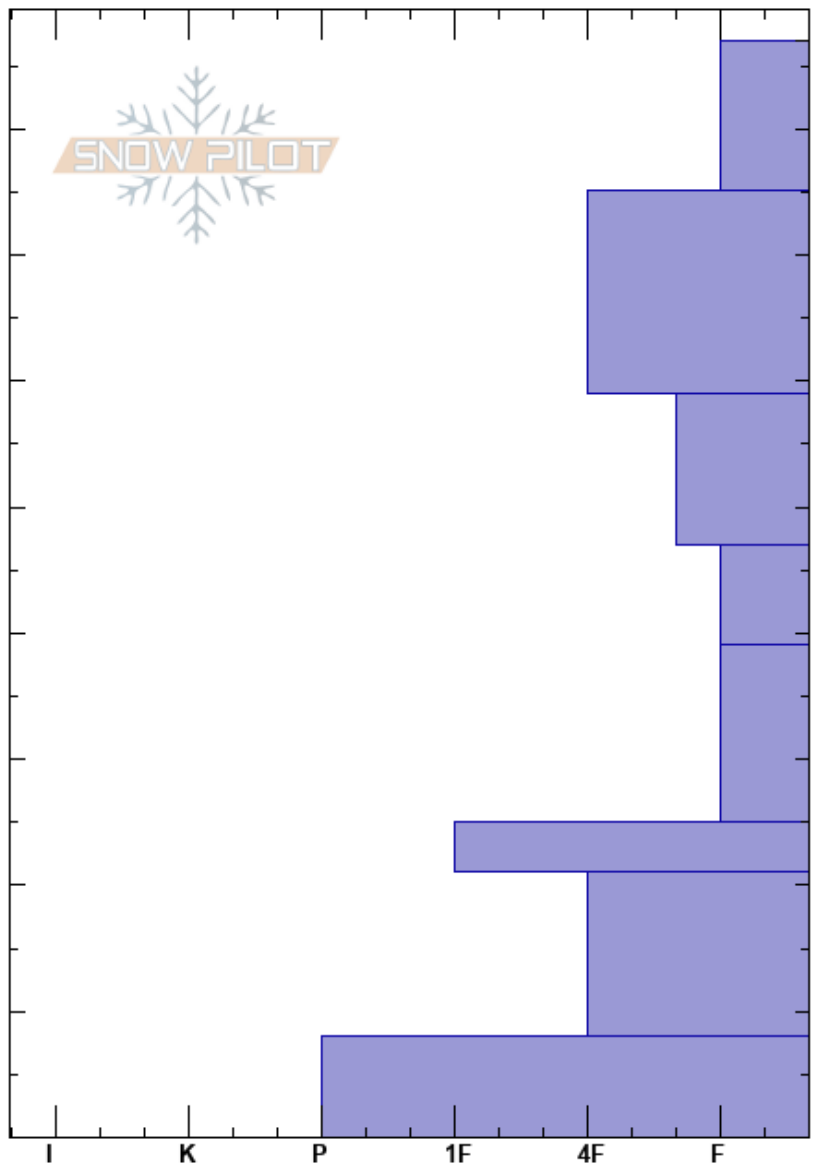

Bradley's Left  
 Bridger Range  
 MT  
 Elevation: 7820 ft  
 Aspect: NE  
 Specifics:

Isaac Fleming  
 01/19/2020 - 1:00pm  
 Co-ord:  
 Slope Angle: 32°  
 Wind Loading:

Stability:  
 Air Temperature: -4.5°C  
 Sky Cover: FEW  
 Precipitation: NO  
 Wind: Calm  
 HS:87  
 PF:35  
 PS: 15  
 39-25cm: Problematic layer

Crystal Form	Crystal Size	Moisture	$\rho$ kg/m <sup>3</sup>	Stability tests & Layer comments
/	0.5			
/	0.5-1			
•	0.3-0.5			
•	1			
•	1			
□	2			
•	2-3			← ECTP16 @25cm
□	3			
⊙	0.5			

Notes: