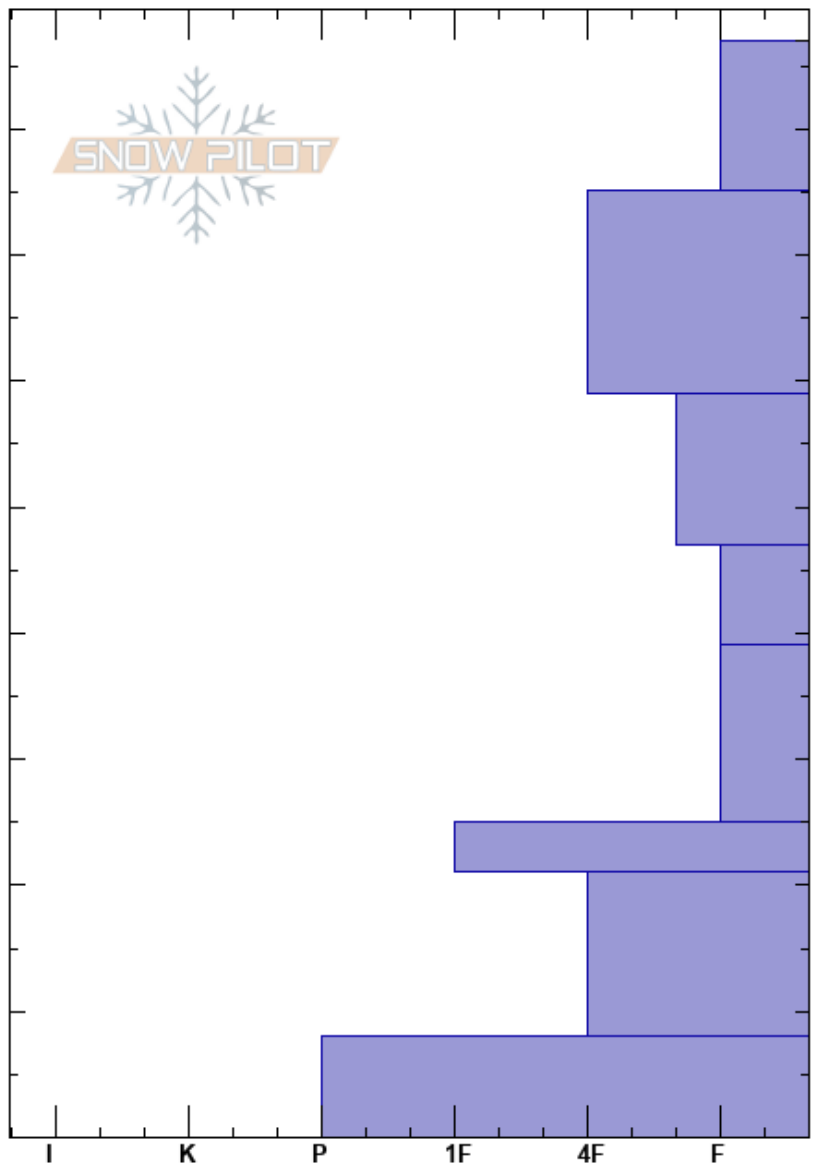

Bradley's Left
 Bridger Range
 MT
 Elevation: 7820 ft
 Aspect: NE
 Specifics:

Isaac Fleming
 01/19/2020 - 1:00pm
 Co-ord:
 Slope Angle: 32°
 Wind Loading:

Stability:
 Air Temperature: -4.5°C
 Sky Cover: FEW
 Precipitation: NO
 Wind: Calm
 HS:87
 PF:35
 PS: 15
 39-25cm: Problematic layer

Crystal Form	Crystal Size	Moisture	ρ kg/m ³	Stability tests & Layer comments
/	0.5			
/	0.5-1			
•	0.3-0.5			
•	1			
◼	1			
◻	2			
◻	2-3			← ECTP16 @25cm
◻	3			
⊙	0.5			

Notes: