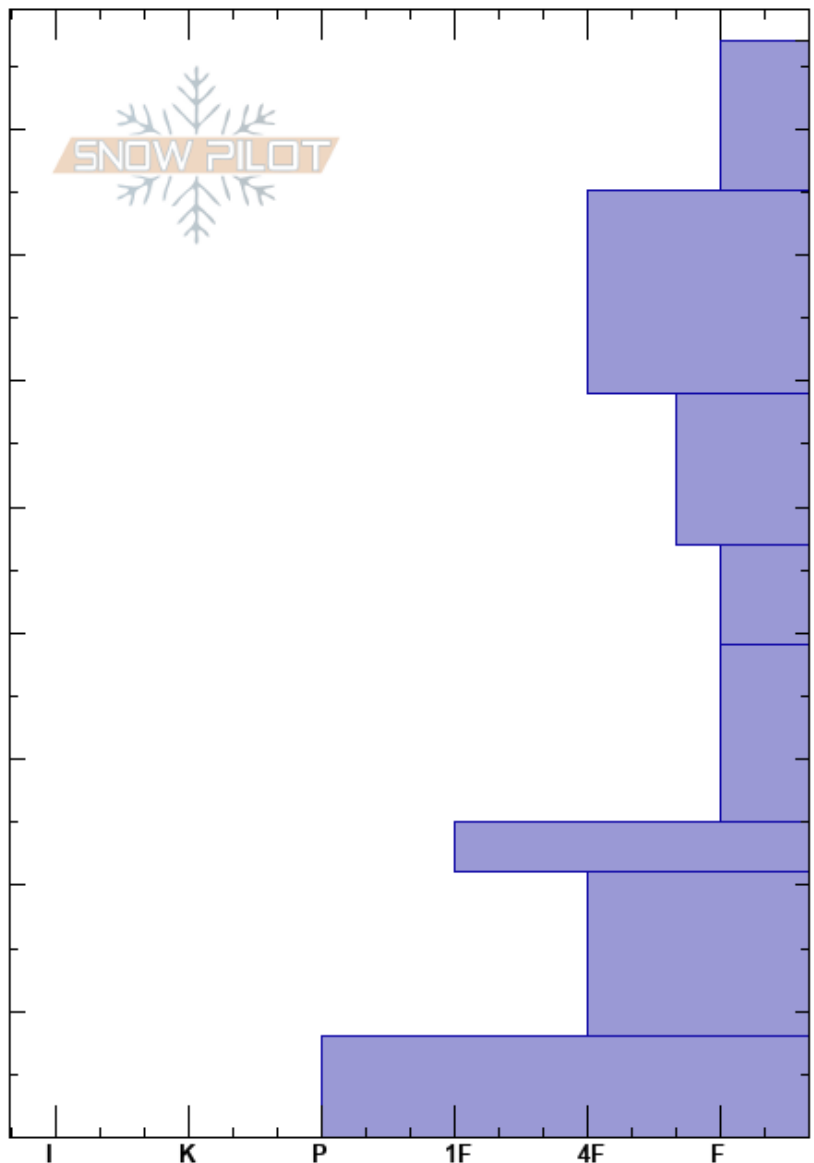

Bradley's Left  
 Bridger Range  
 MT  
 Elevation: 7820 ft  
 Aspect: NE  
 Specifics:

Isaac Fleming  
 01/19/2020 - 1:00pm  
 Co-ord:  
 Slope Angle: 32°  
 Wind Loading:

Stability:  
 Air Temperature: -4.5°C  
 Sky Cover: FEW  
 Precipitation: NO  
 Wind: Calm  
 HS:87  
 PF:35  
 PS: 15  
 39-25cm: Problematic layer

Crystal Form	Crystal Size	Moisture	$\rho$ kg/m <sup>3</sup>	Stability tests & Layer comments
/	0.5			
/	0.5-1			
•	0.3-0.5			
•	1			
◐	1			
◻	2			
◐	2-3			← ECTP16 @25cm
◻	3			
⊙	0.5			

Notes: