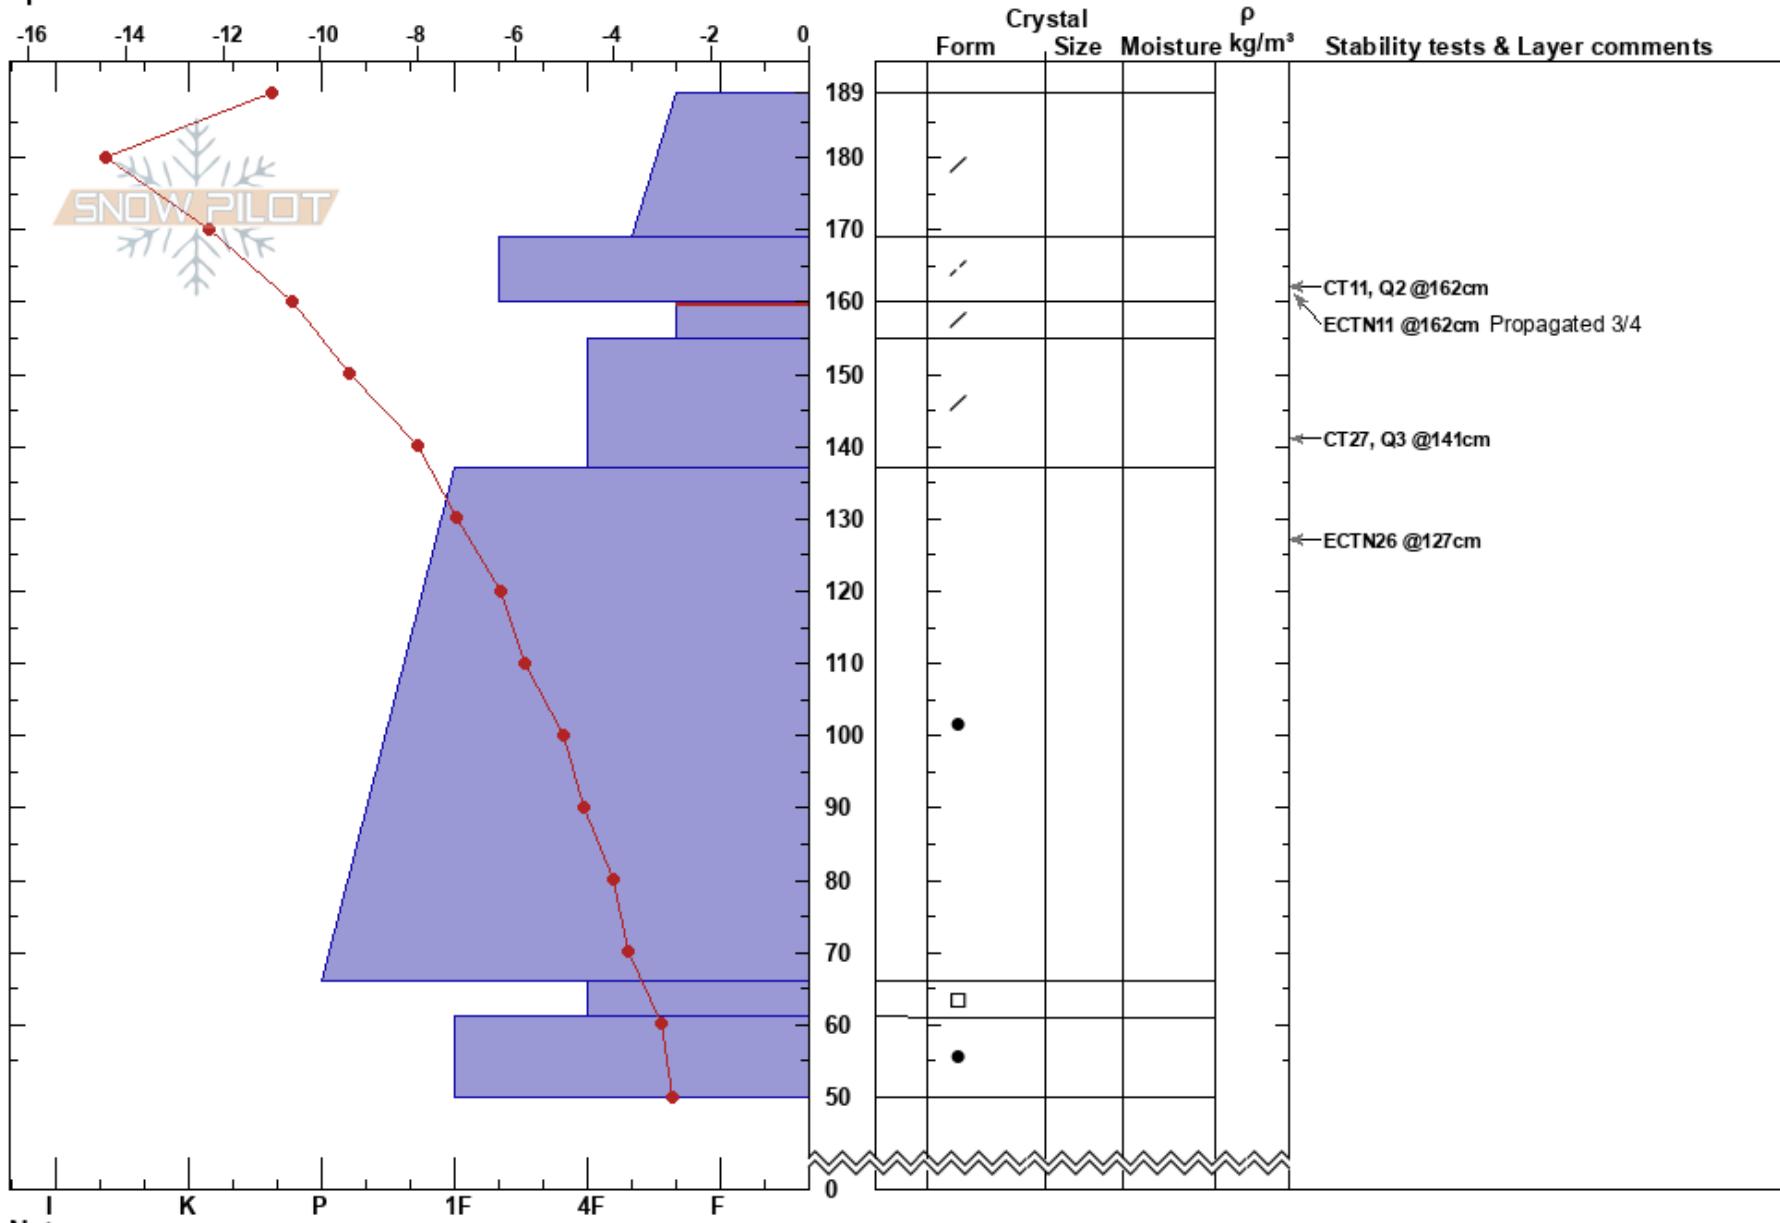

Box Elder
 Wasatch Range
 UT
 Elevation: 9150 ft
 Aspect: NE
 Specifics:

Bo Torrey
 01/19/2020 - 1:20pm
 Co-ord: 40.50118N, -111.70136W
 Slope Angle: 25°
 Wind Loading: no

Stability:
 Air Temperature: -4.7°C
 Sky Cover: CLR
 Precipitation: NO
 Wind: W Calm

HS:189
 Layer Notes:
 160-155cm:Problematic layer

Notes: