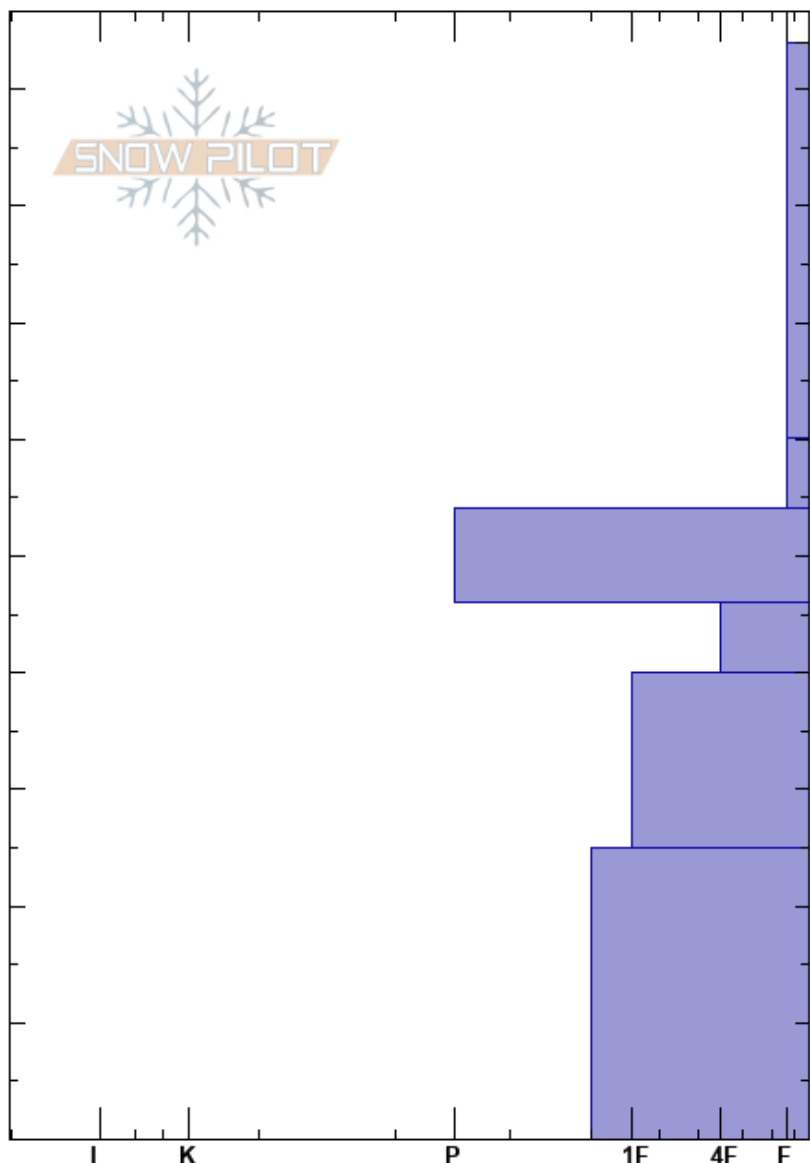

Heavenly Area- Raley's
Carson Range
CA

Mike Galgay
01/19/2020 - 1:40pm
Co-ord: 38.93880N, -119.92517W
Slope Angle: 21°
Wind Loading: previous

Stability: **HS:94**
Air Temperature: 3°C **PF:45** 60-54cm:Problematic layer
Sky Cover: BKN
Precipitation: NO
Wind: Calm

Elevation: 8634 ft
Aspect: N
Specifics: Pit dug in a Ski Area; Pit is representative of backcountry

Crystal Form	Crystal Size	Moisture	ρ kg/m ³	Stability tests & Layer comments
				← CT9, Q3 @84cm
+ (/)		M		
□				← CT15, Q1 @54cm
⊙ ⊙				← ECTP12 @54cm
□				
				← CT17, Q1 @40cm
a				

Notes: Snow surface rapidly warming- large rollerballs.