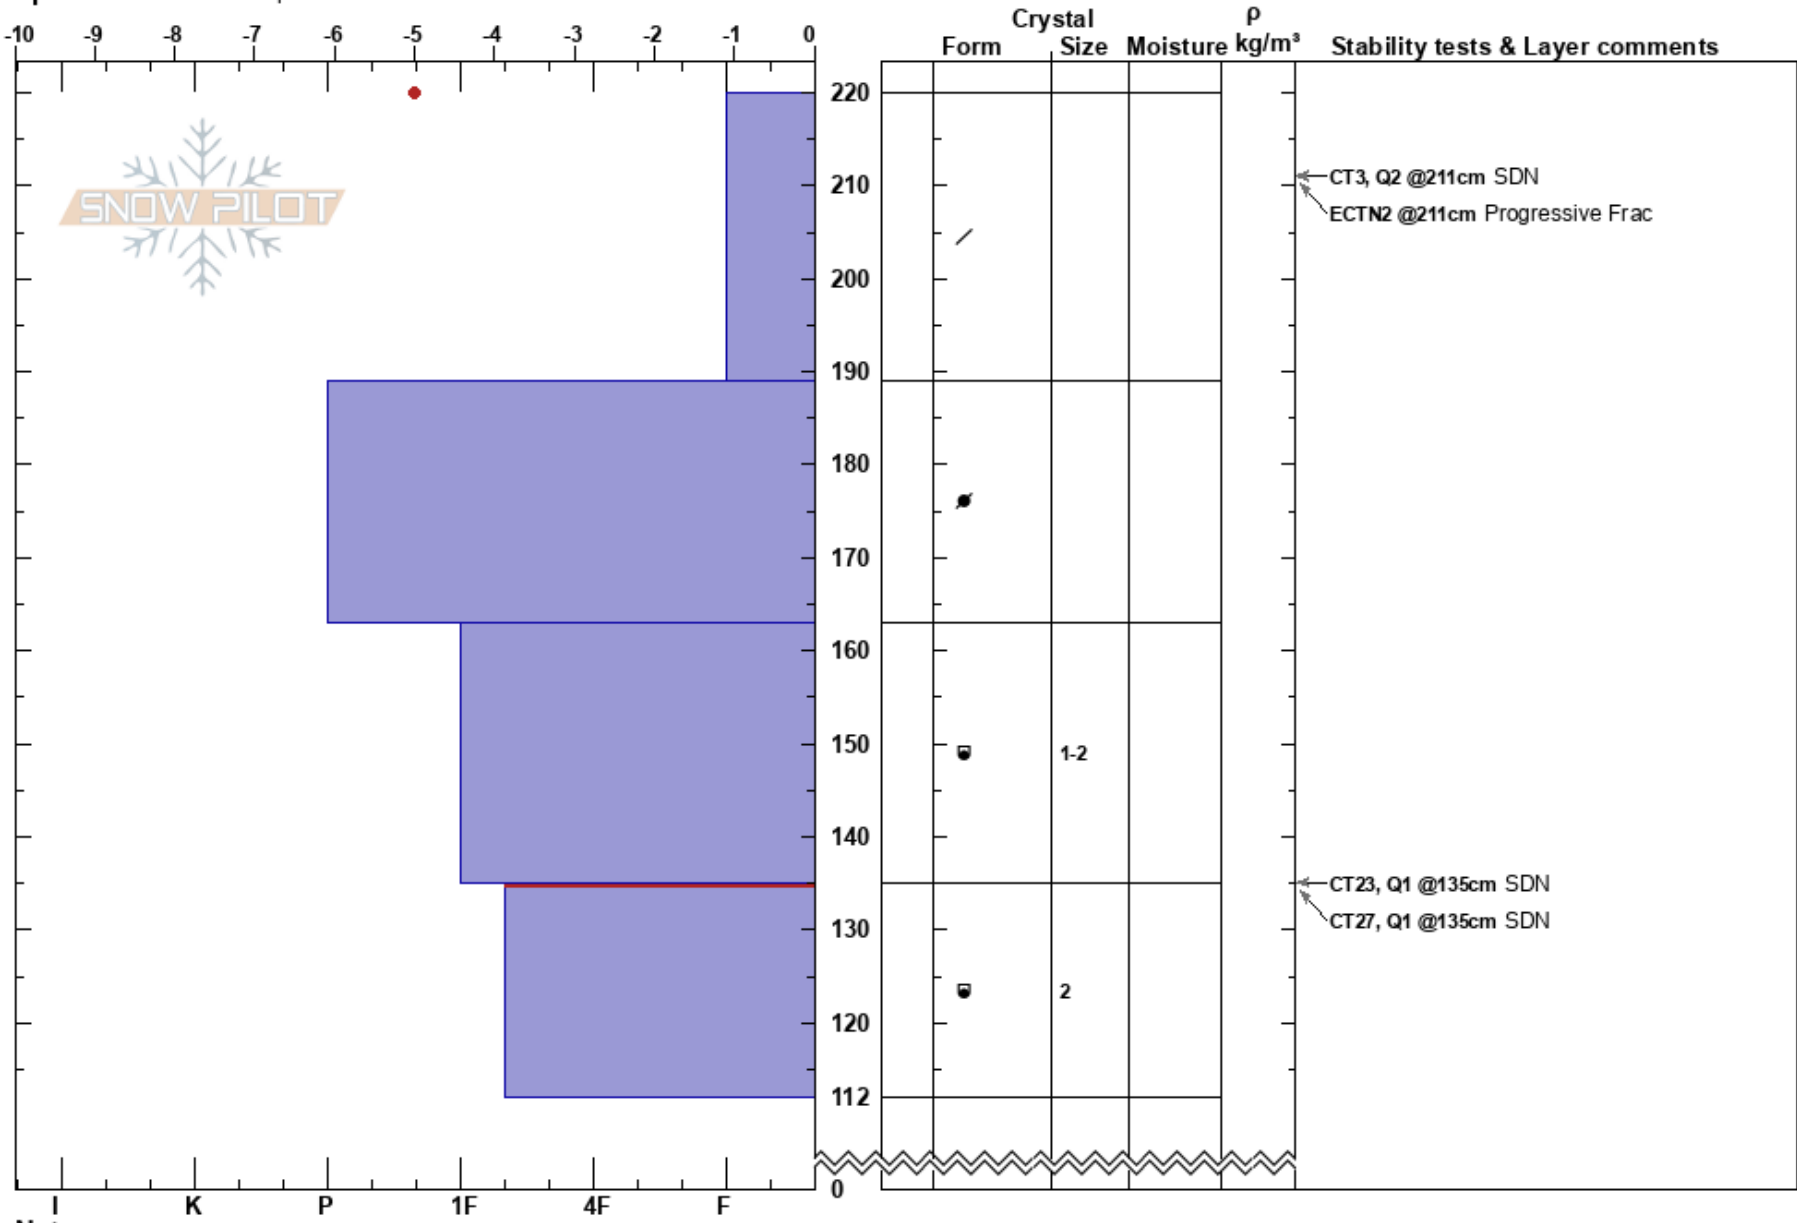

Mammoth Rock Bowl  
 Eastern Sierra Nevada  
 CA  
 Elevation: 9080 ft  
 Aspect: N  
 Specifics: We skied slope

Jason Hofman  
 01/19/2020 - 10:10am  
 Co-ord:  
 Slope Angle: 33°  
 Wind Loading: previous

Stability:  
 Air Temperature: 1°C  
 Sky Cover: BKN  
 Precipitation: NO  
 Wind: Calm  
 HS:220  
 PF:41  
 PS:23  
 135-112cm:Problematic layer

Notes: