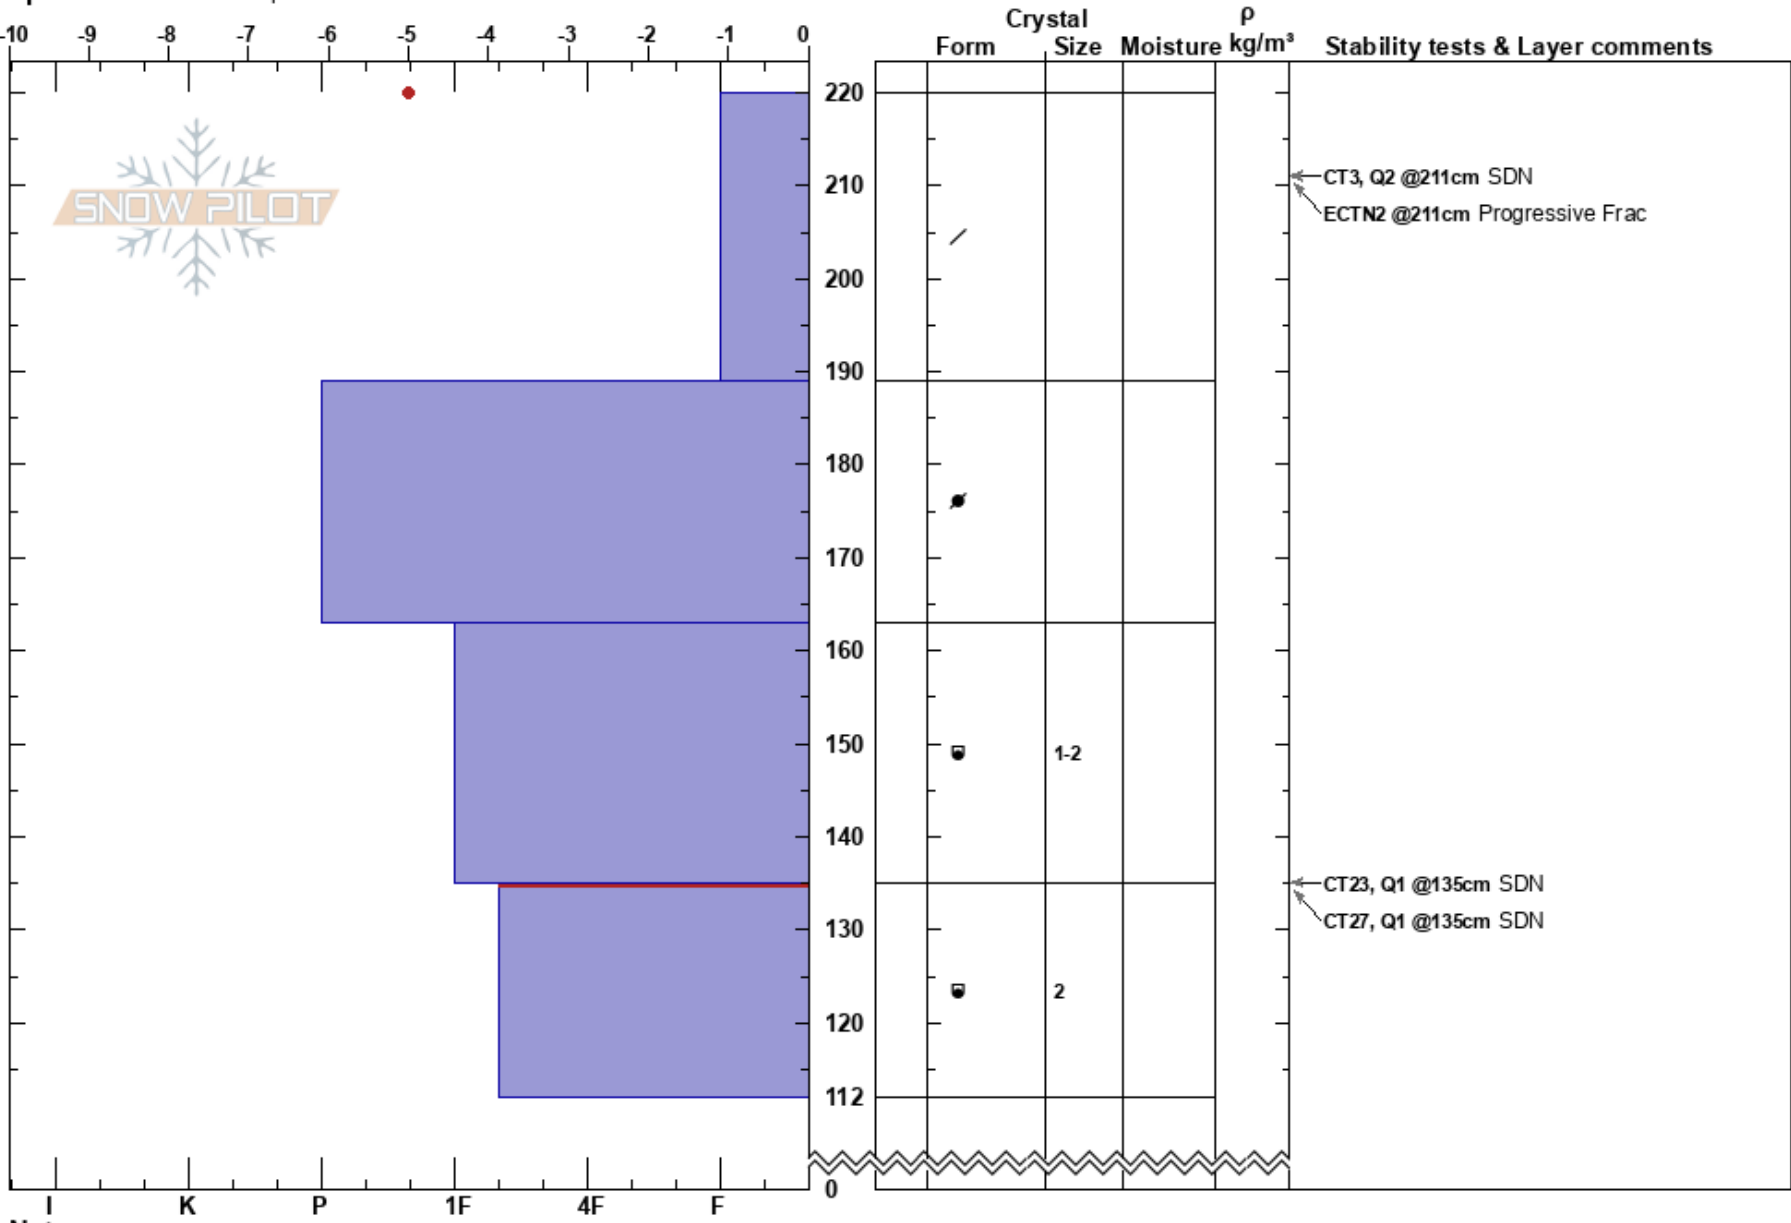

Mammoth Rock Bowl
 Eastern Sierra Nevada
 CA
Elevation: 9080 ft
Aspect: N
Specifics: We skied slope

Jason Hofman
 01/19/2020 - 10:10am
Co-ord:
Slope Angle: 33°
Wind Loading: previous

Stability:
Air Temperature: 1°C
Sky Cover: BKN
Precipitation: NO
Wind: Calm
HS:220
PF:41 135-112cm:Problematic layer
PS:23