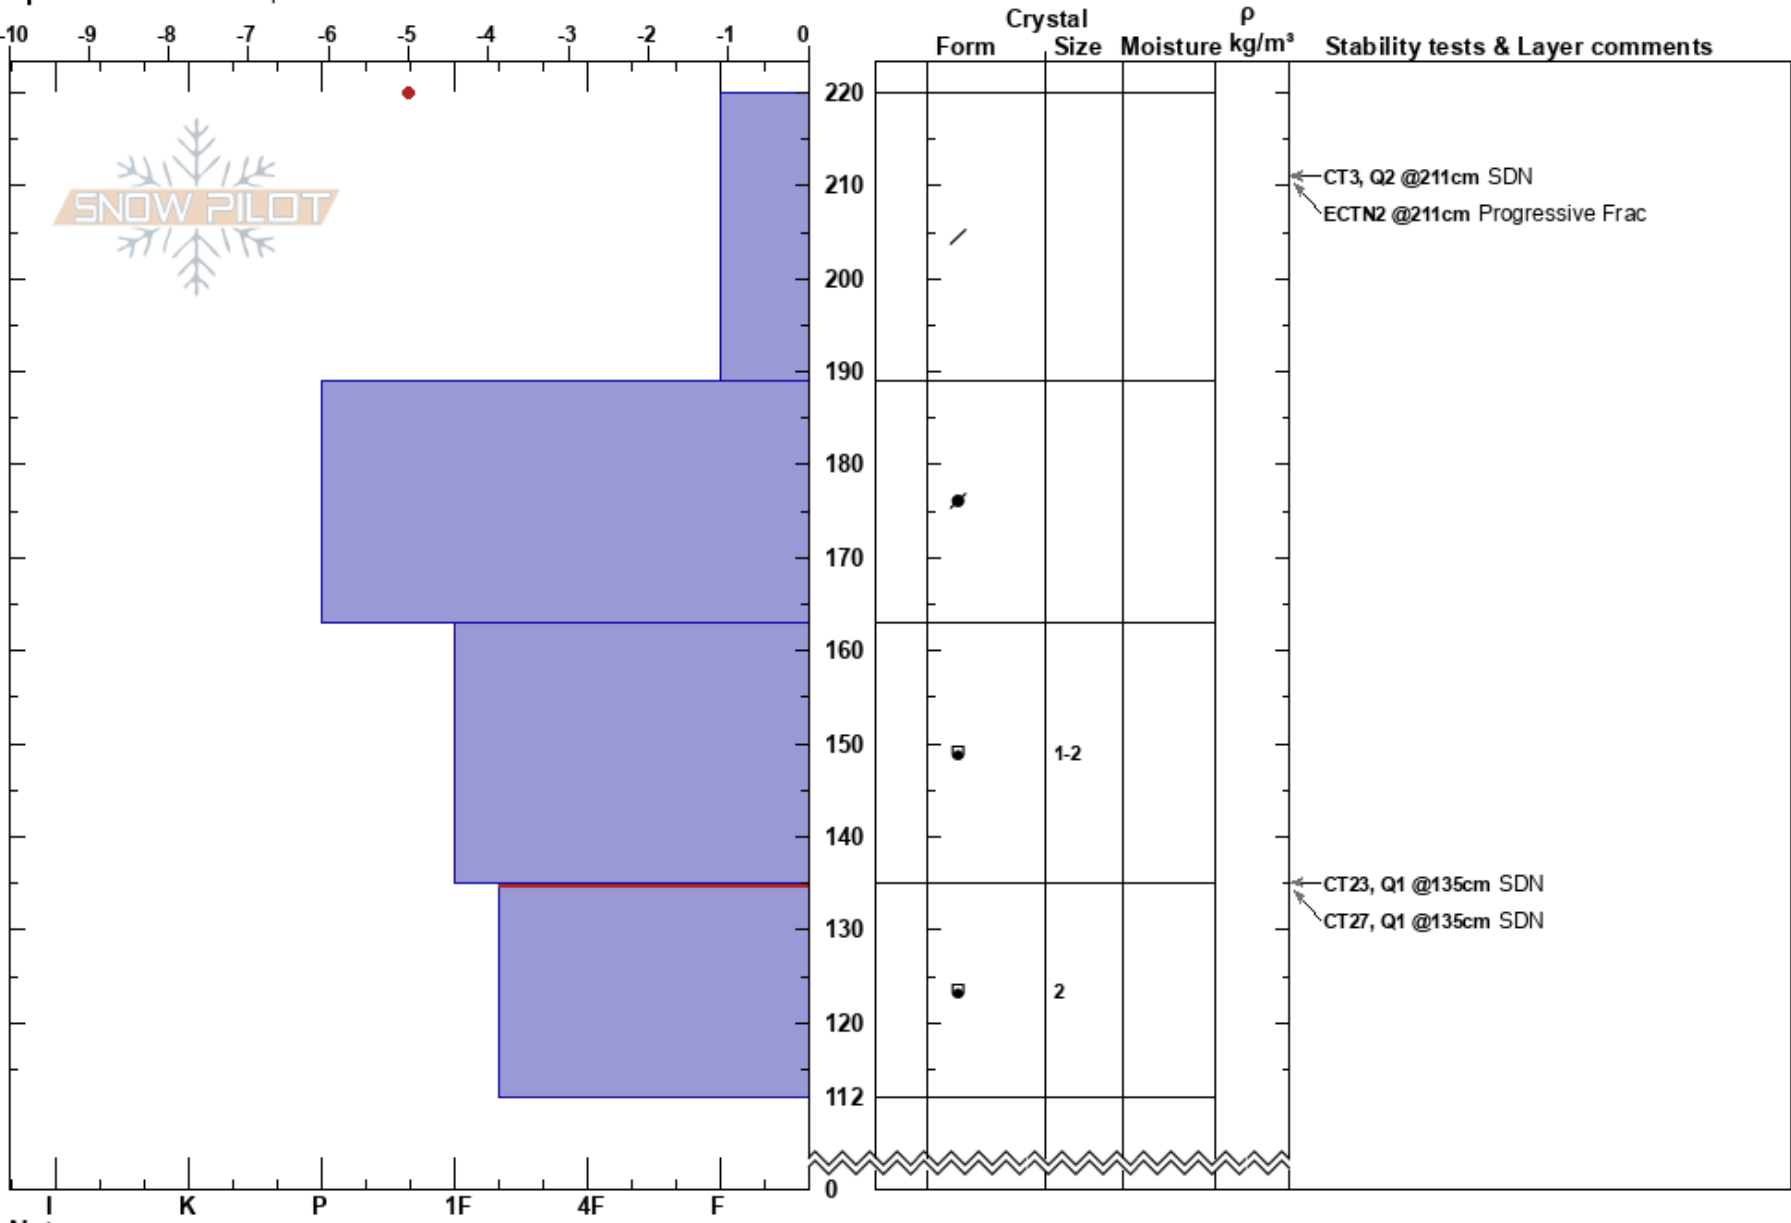

Mammoth Rock Bowl  
 Eastern Sierra Nevada  
 CA  
**Elevation:** 9080 ft  
**Aspect:** N  
**Specifics:** We skied slope

Jason Hofman  
 01/19/2020 - 10:10am  
**Co-ord:**  
**Slope Angle:** 33°  
**Wind Loading:** previous

**Stability:**  
**Air Temperature:** 1°C  
**Sky Cover:** BKN  
**Precipitation:** NO  
**Wind:** Calm  
**HS:**220  
**PF:**41  
**PS:**23  
 135-112cm:Problematic layer

Notes: